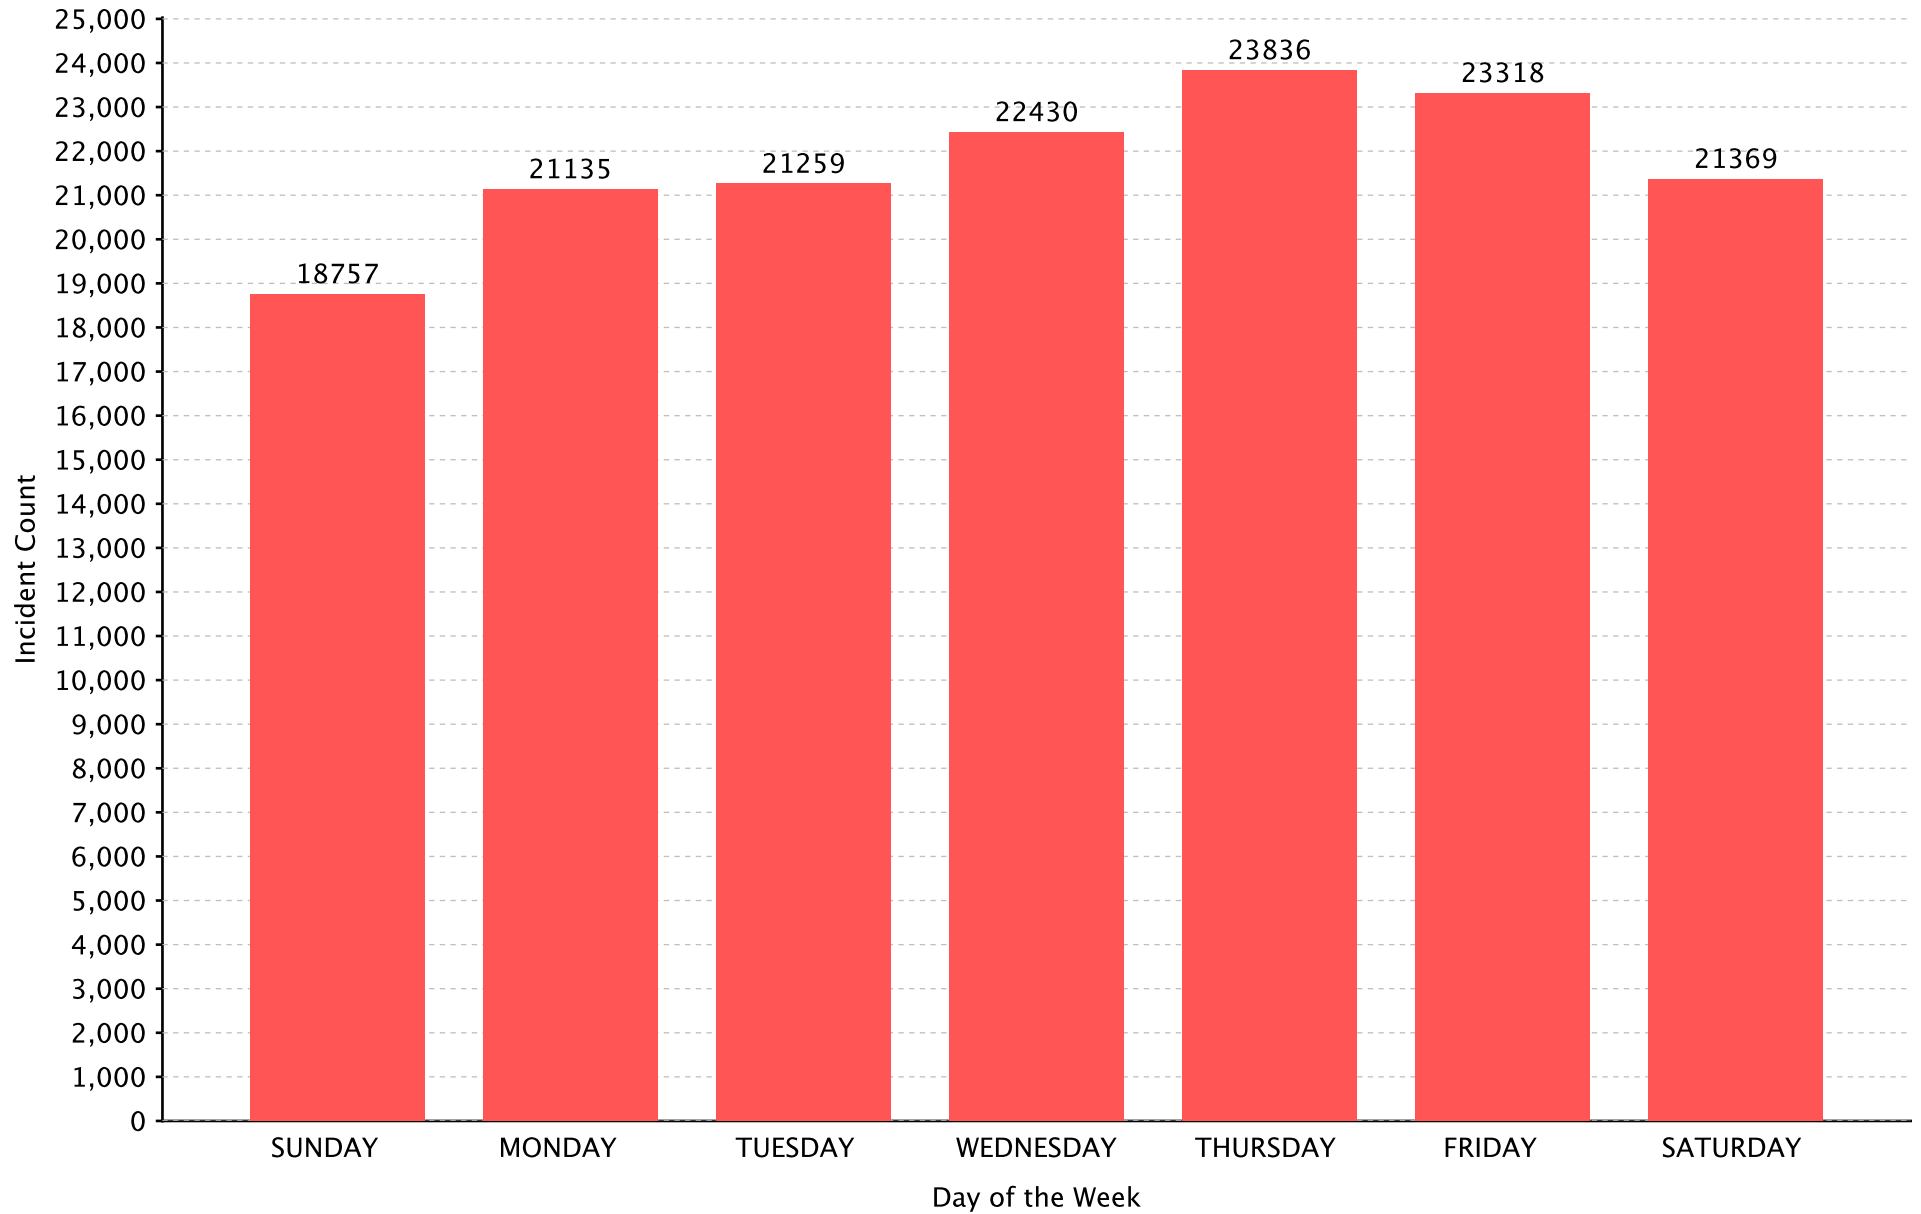

Incident By Time Series: Day of the Week

Report Period: From 01/01/2013 to 12/31/2013

Incident Total: 152,104

All Other Incidents