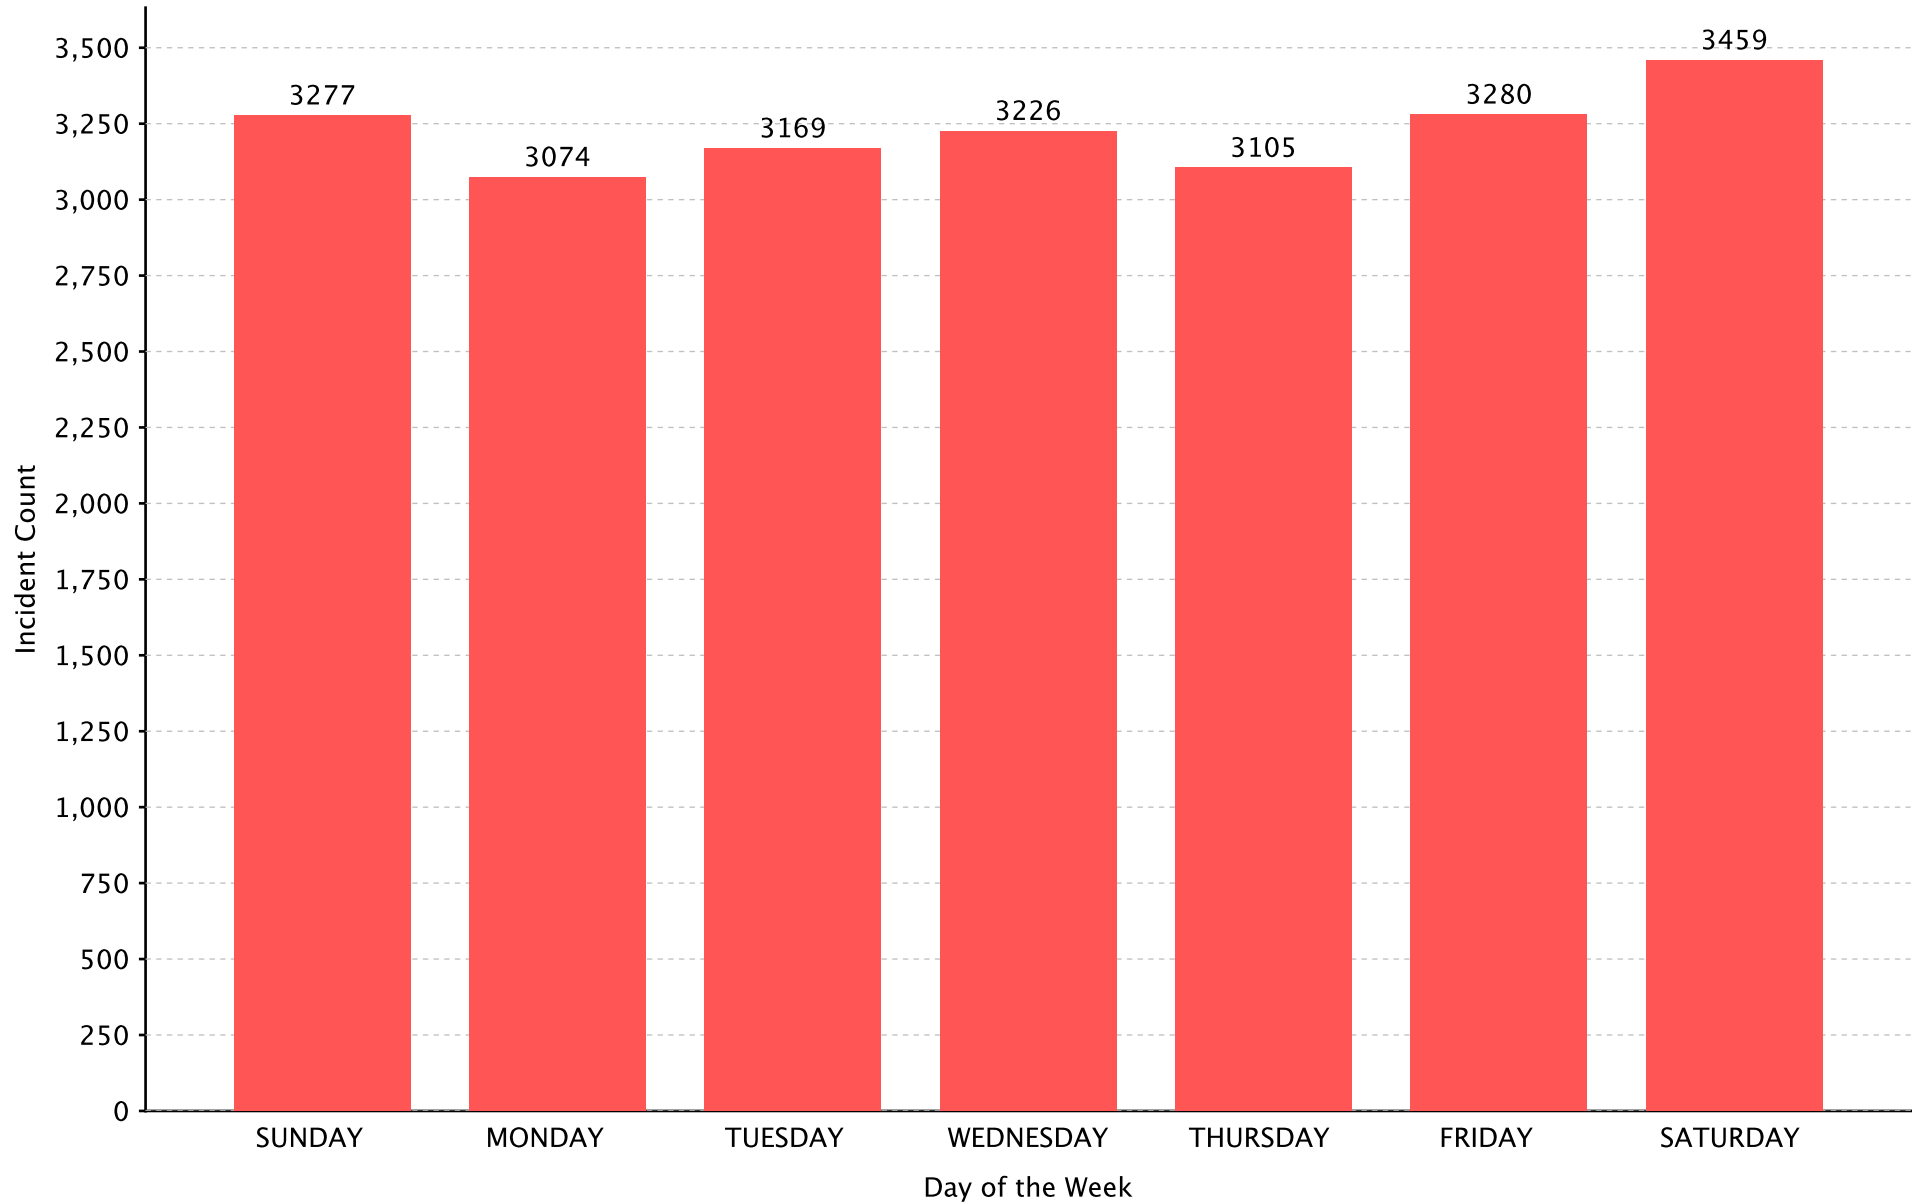

# Incident By Time Series: Day of the Week

Report Period: From 01/01/2013 to 12/31/2013

Incident Total: 757,776

## Total Incidents \*

\* - No Activity Incidents Excluded.

# Incident By Time Series: Day of the Week

Report Period: From 01/01/2013 to 12/31/2013

Incident Total: 22,590

# Incident By Time Series: Day of the Week

Report Period: From 01/01/2013 to 12/31/2013

Incident Total: 530,494