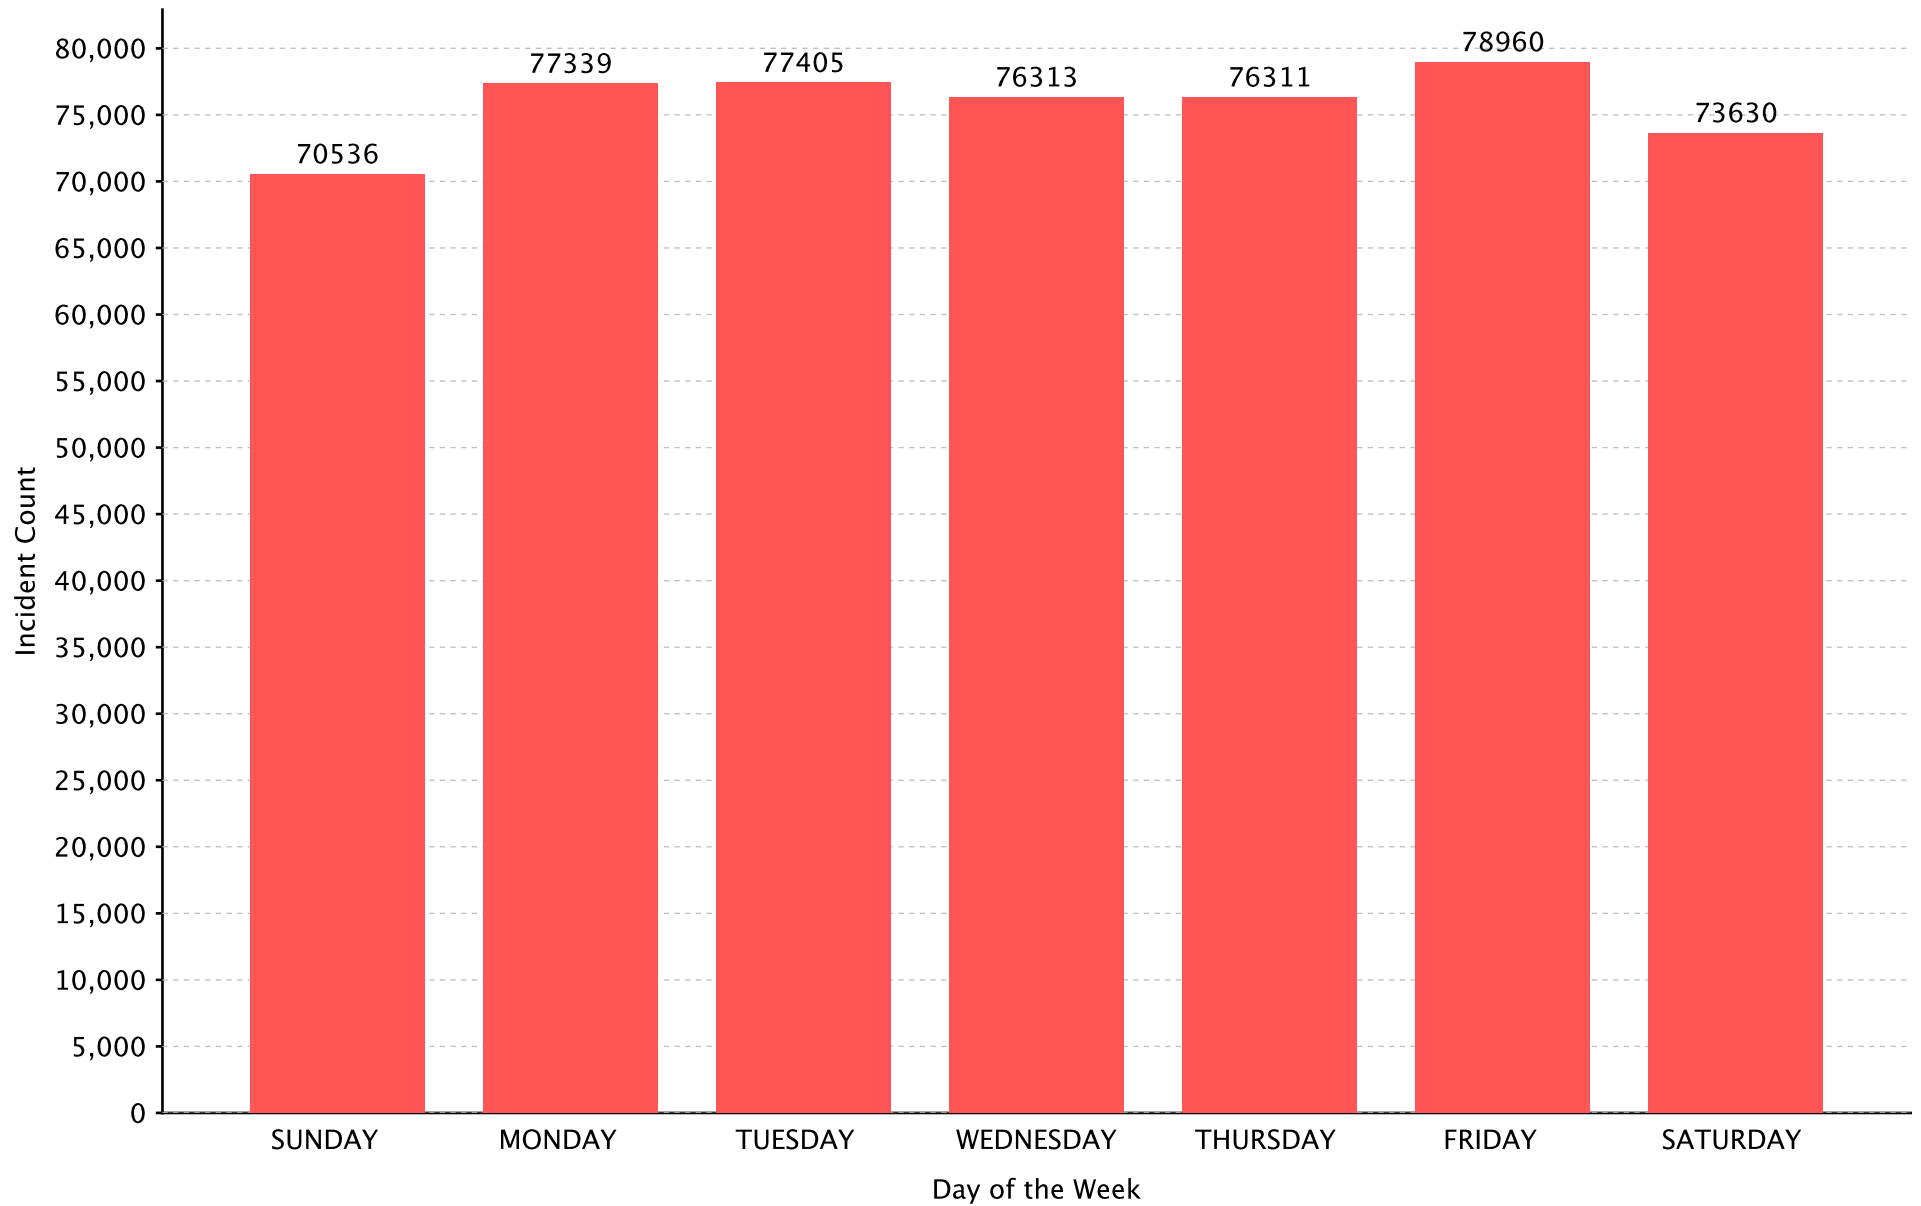

# Incident By Time Series: Day of the Week

Report Period: From 01/01/2013 to 12/31/2013

Incident Total: 757,776

# Incident By Time Series: Day of the Week

Report Period: From 01/01/2013 to 12/31/2013

Incident Total: 22,590

# Incident By Time Series: Day of the Week

Report Period: From 01/01/2013 to 12/31/2013

Incident Total: 530,494

# Incident By Time Series: Day of the Week

Report Period: From 01/01/2013 to 12/31/2013

Incident Total: 52,588