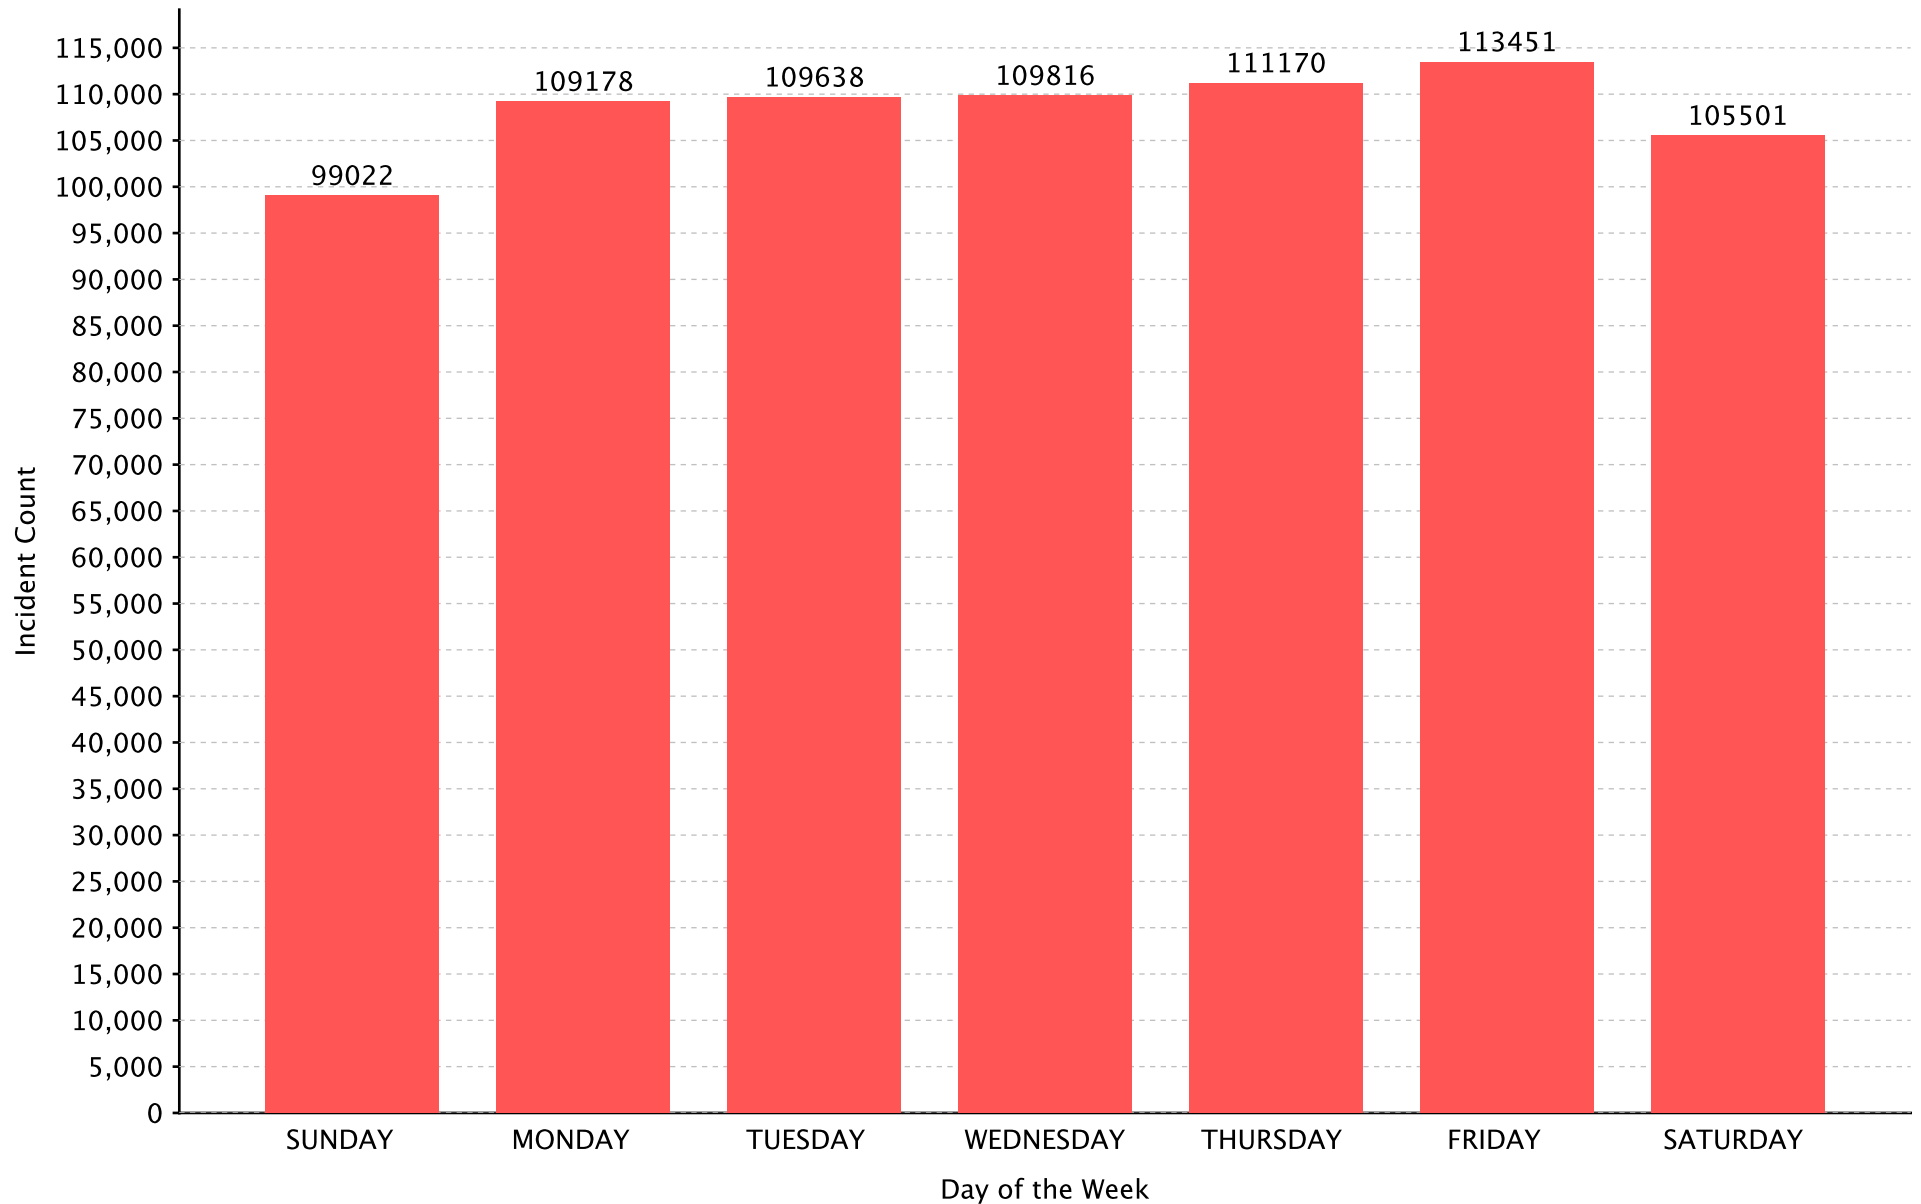

Incident By Time Series: Day of the Week

Report Period: From 01/01/2013 to 12/31/2013

Incident Total: 757,776

Total Incidents *

* - No Activity Incidents Excluded.