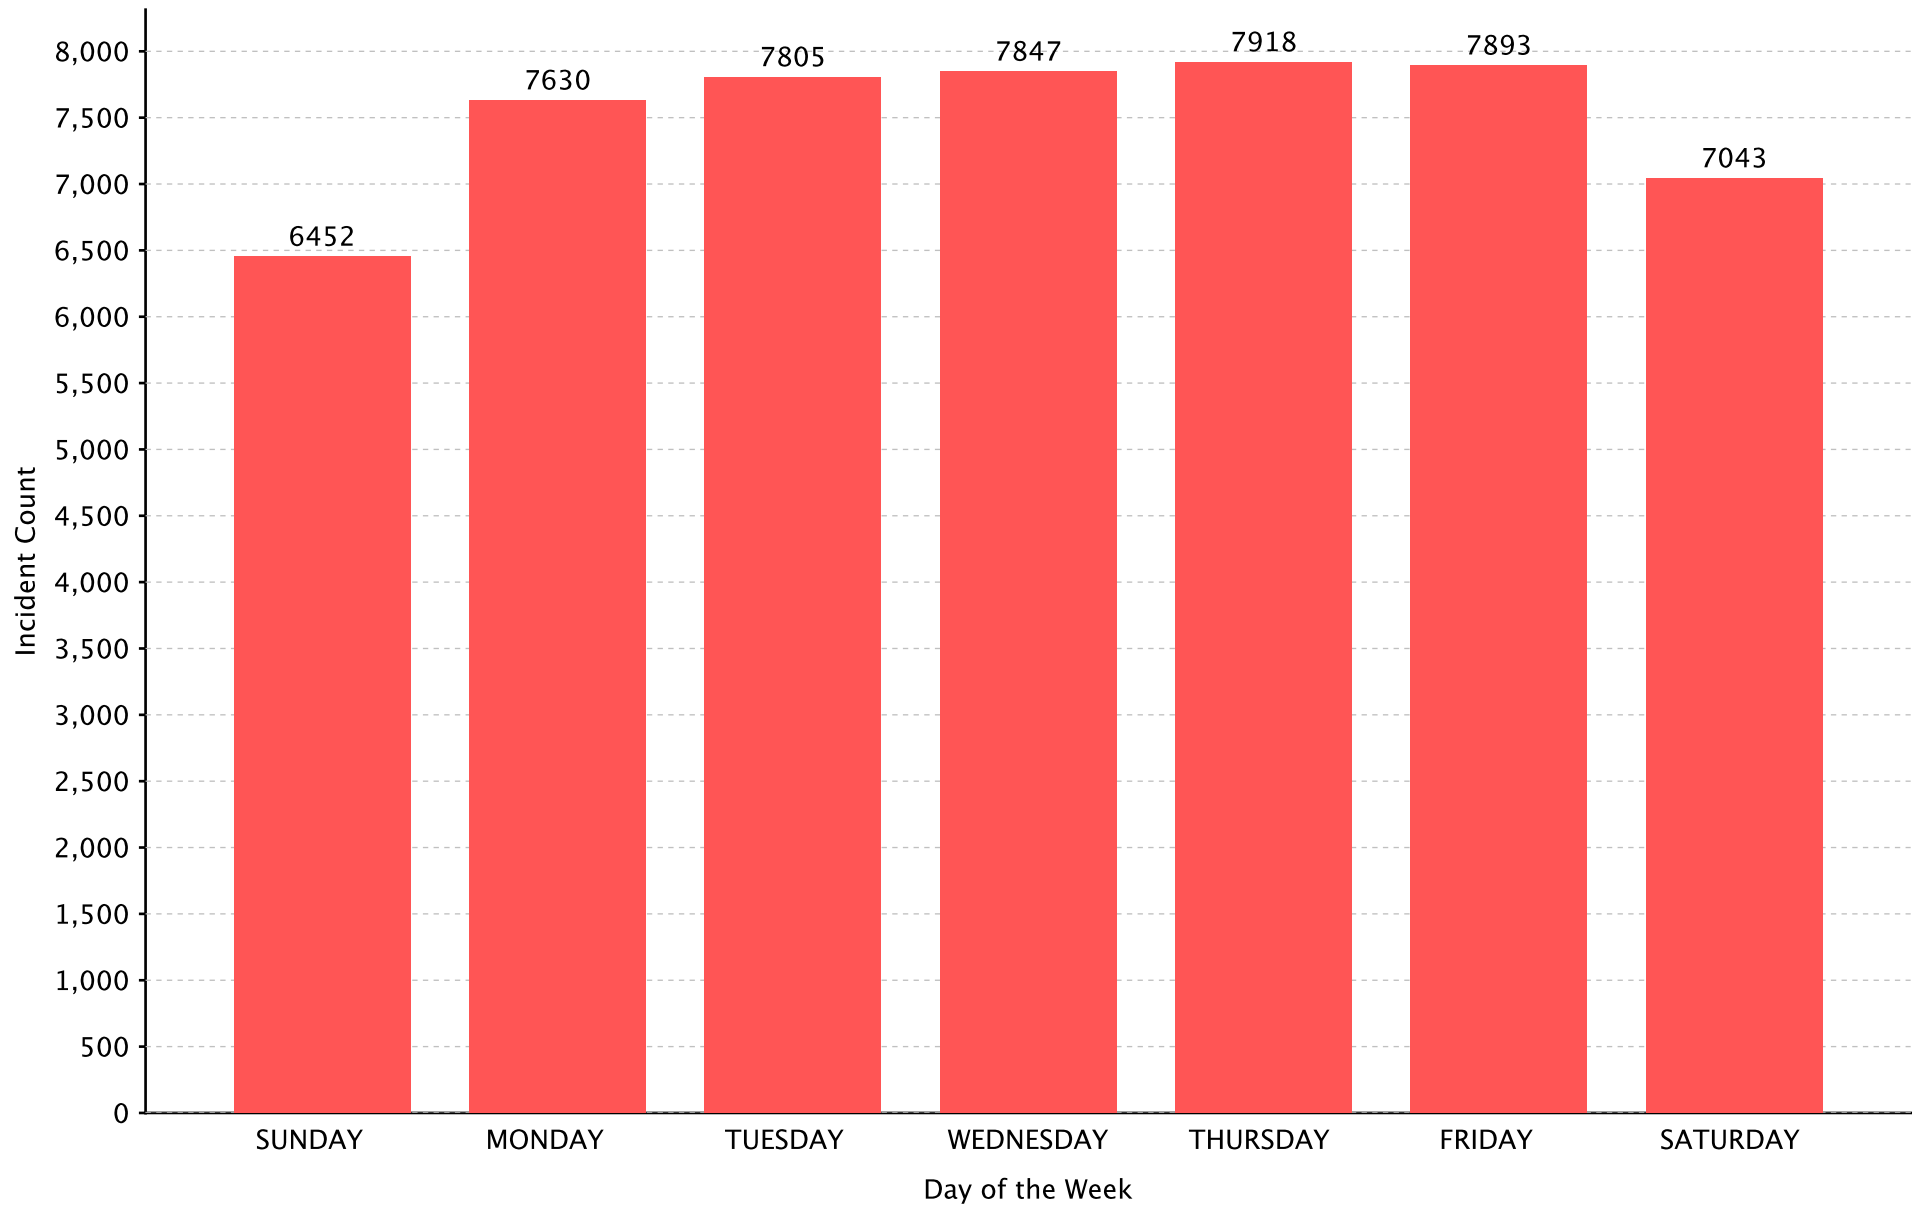

Incident By Time Series: Day of the Week

Report Period: From 01/01/2013 to 12/31/2013

Incident Total: 52,588

False Call Incidents