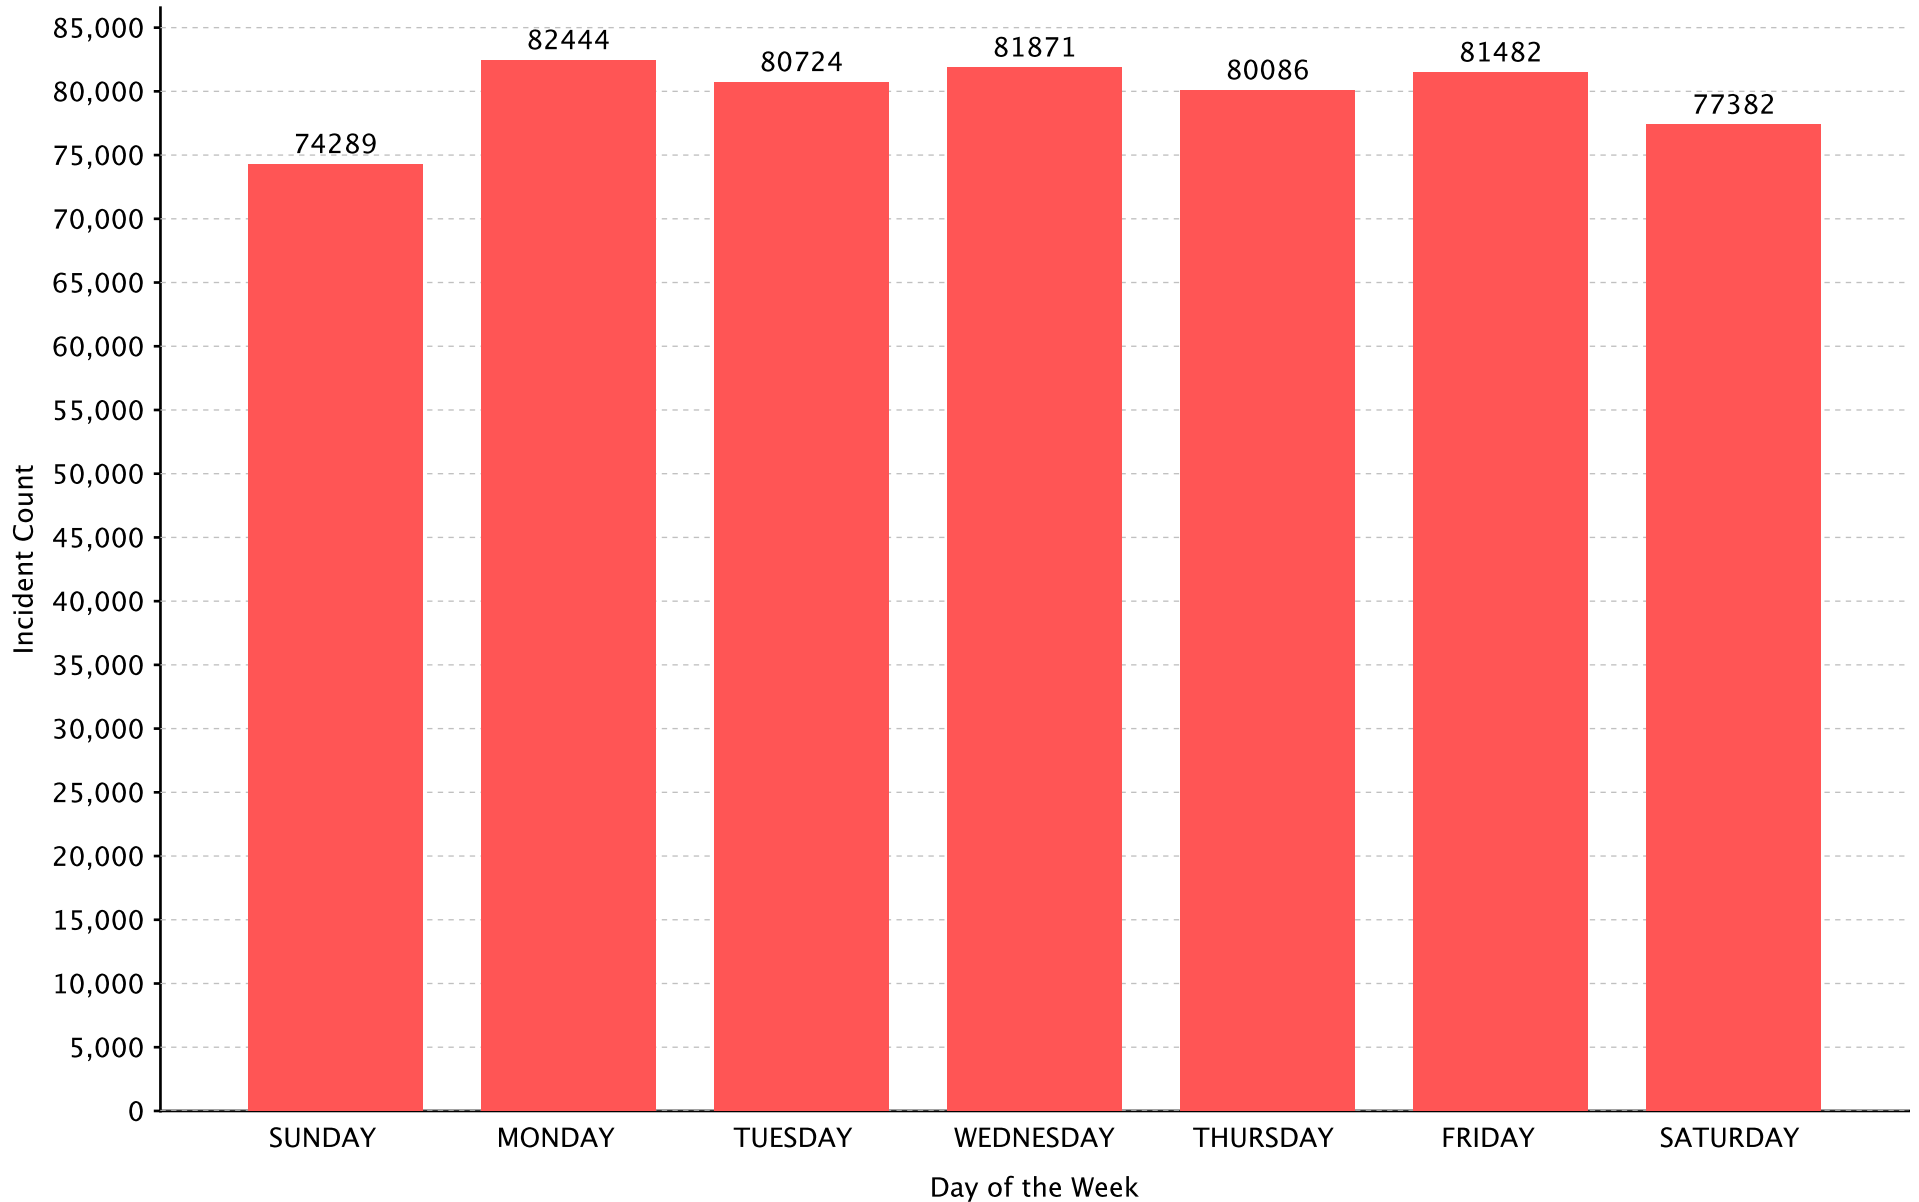

*Data from deactivated fire depts within the list was not included in the report.

Incident By Time Series: Day of the Week

Report Period: From 01/01/2014 to 12/31/2014

Incident Total: 789,920

Total Incidents *

* - No Activity Incidents Excluded.

Incident By Time Series: Day of the Week

Report Period: From 01/01/2014 to 12/31/2014

Incident Total: 23,235

Fire Incidents

Incident By Time Series: Day of the Week

Report Period: From 01/01/2014 to 12/31/2014

Incident Total: 558,278

EMS Incidents

Incident By Time Series: Day of the Week

Report Period: From 01/01/2014 to 12/31/2014

Incident Total: 55,106

False Call Incidents

Incident By Time Series: Day of the Week

Report Period: From 01/01/2014 to 12/31/2014

Incident Total: 153,301

All Other Incidents

Incident By Time Series: Day of the Week