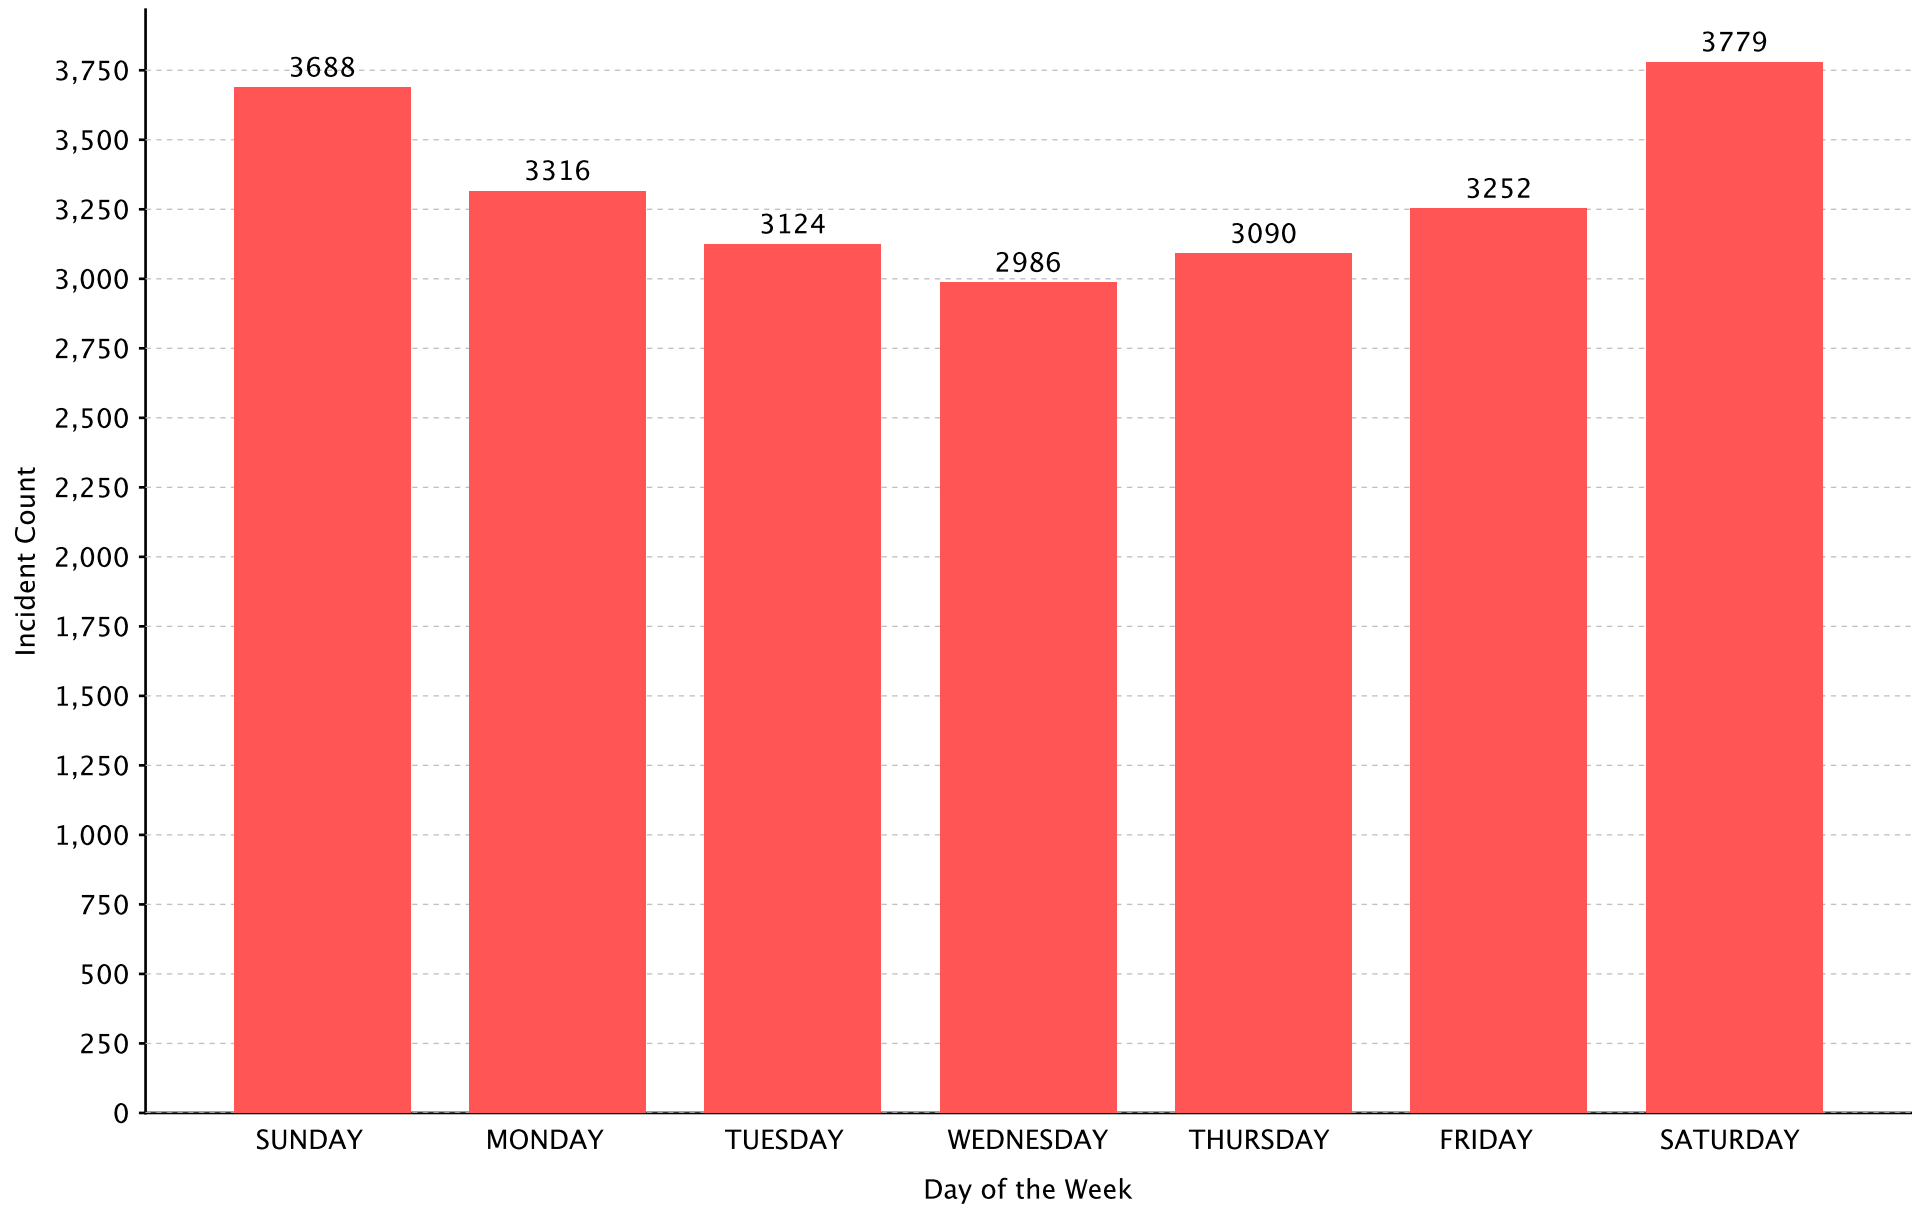

*Data from deactivated fire depts within the list was not included in the report.

Incident By Time Series: Day of the Week

Report Period: From 01/01/2014 to 12/31/2014

Incident Total: 789,920

Total Incidents *

* - No Activity Incidents Excluded.

Incident By Time Series: Day of the Week

Report Period: From 01/01/2014 to 12/31/2014

Incident Total: 23,235

Fire Incidents

Incident By Time Series: Day of the Week

Report Period: From 01/01/2014 to 12/31/2014

Incident Total: 558,278

EMS Incidents

Incident By Time Series: Day of the Week

Report Period: From 01/01/2014 to 12/31/2014

Incident Total: 55,106

False Call Incidents

Incident By Time Series: Day of the Week

Report Period: From 01/01/2014 to 12/31/2014

Incident Total: 153,301

All Other Incidents

Incident By Time Series: Day of the Week