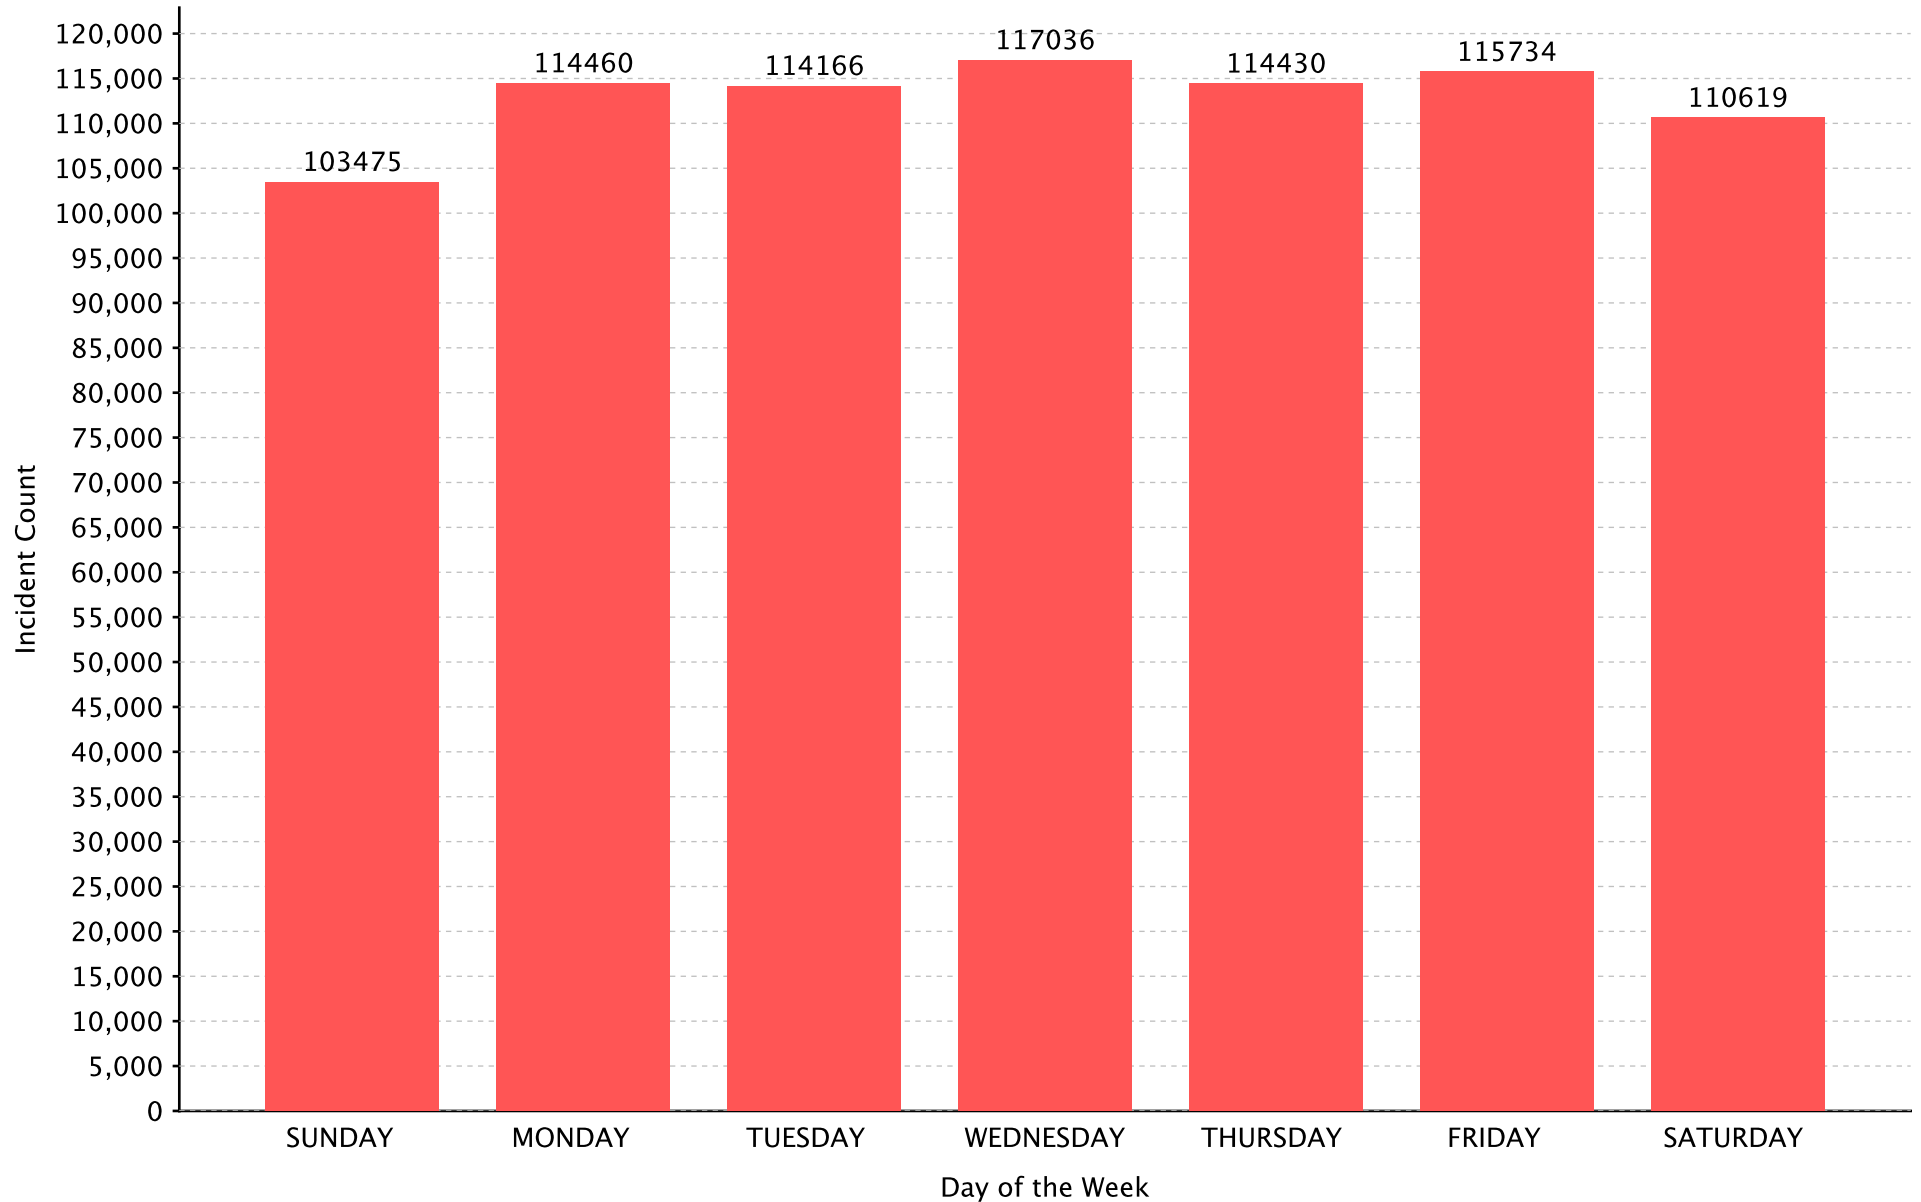

Incident By Time Series: Day of the Week

Created by: Dwight Crews (VA)

Report Parameters:

Report Period: From 01/01/2014 to 12/31/2014

Time Series: Day of the Week

State: VA

Version: All

Status: All

*Data from deactivated fire depts within the list was not included in the report.

Incident By Time Series: Day of the Week

Report Period: From 01/01/2014 to 12/31/2014

Incident Total: 789,920

Total Incidents *

* - No Activity Incidents Excluded.

Incident By Time Series: Day of the Week

Report Period: From 01/01/2014 to 12/31/2014

Incident Total: 23,235

Fire Incidents

Incident By Time Series: Day of the Week

Report Period: From 01/01/2014 to 12/31/2014

Report Period: From 01/01/2014 to 12/31/2014

Incident Total: 153,301

All Other Incidents

Incident By Time Series: Day of the Week