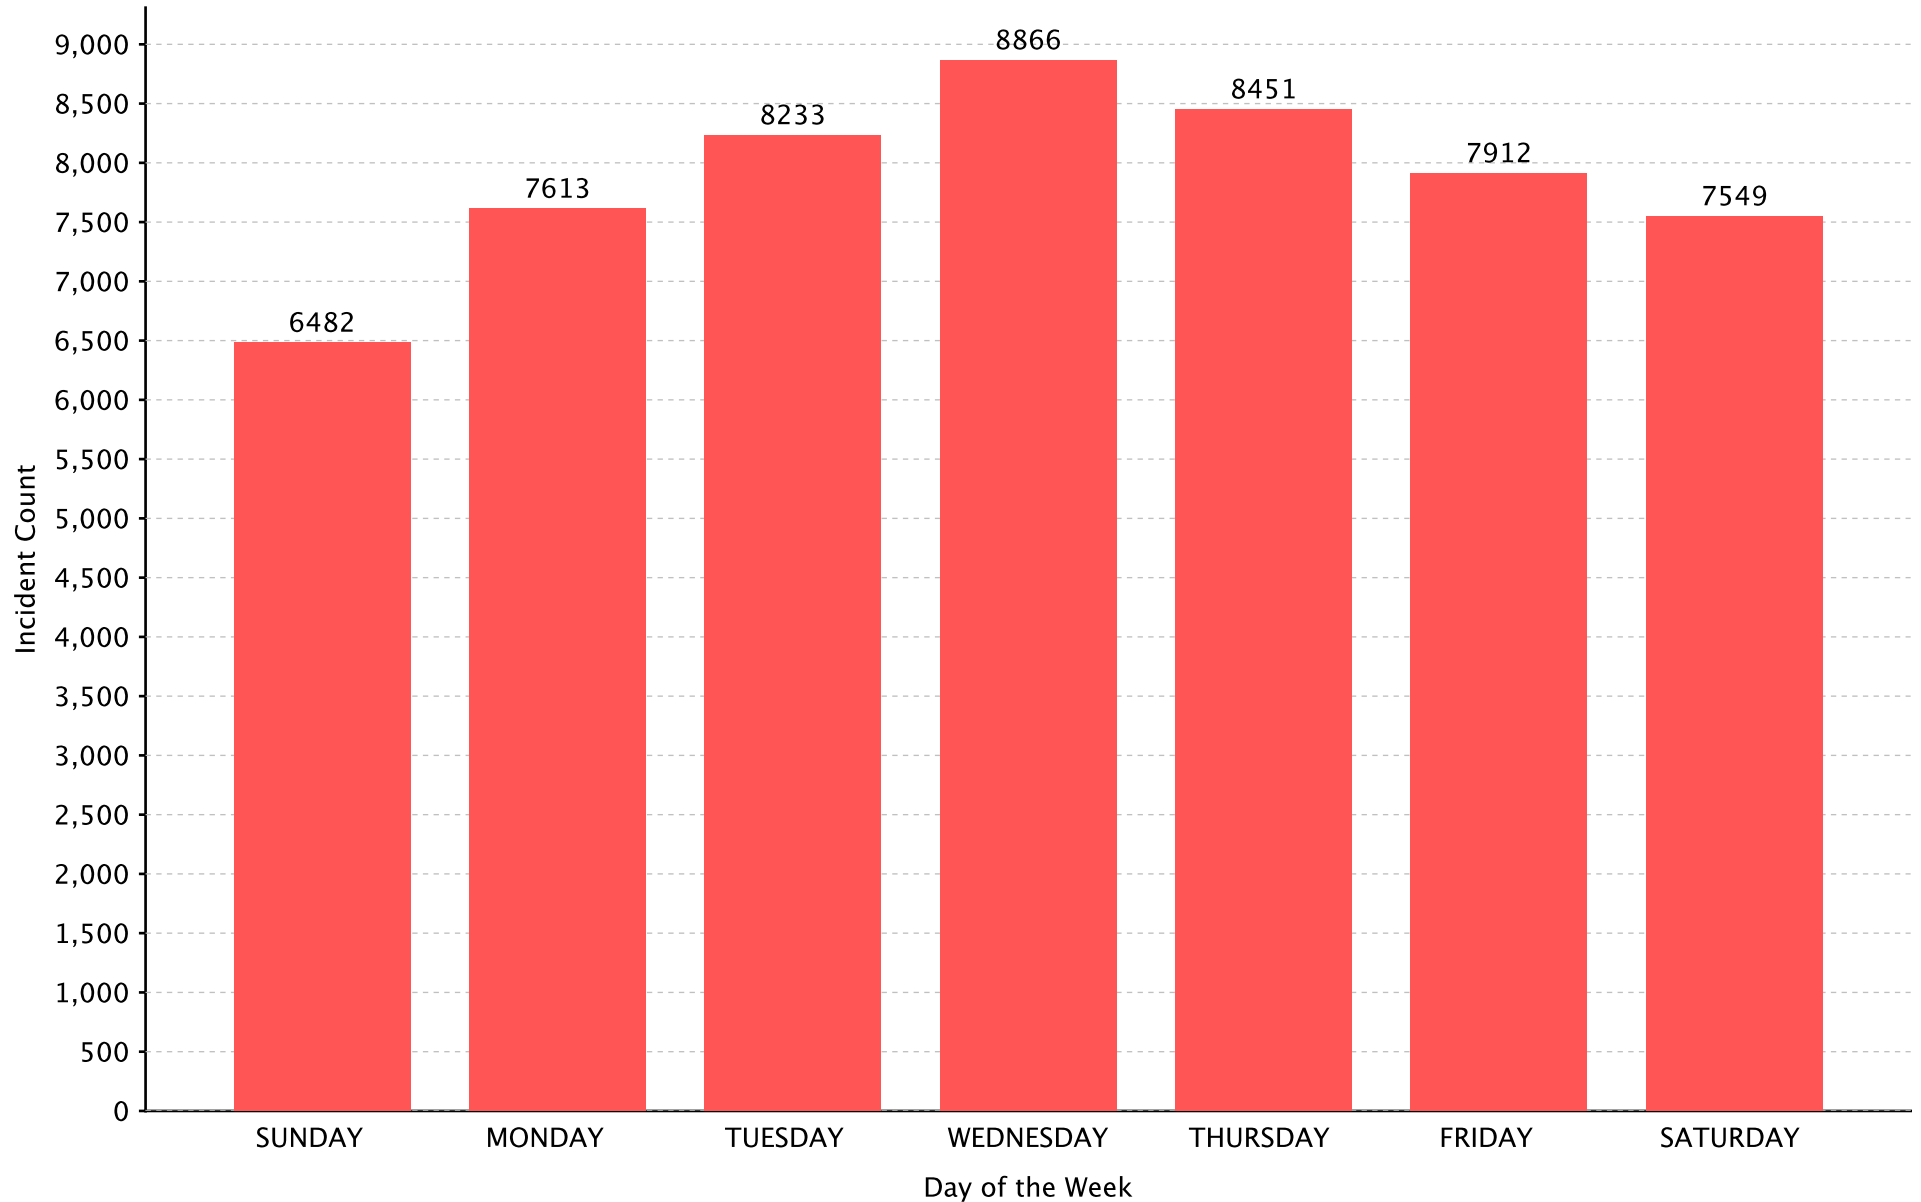

*Data from deactivated fire depts within the list was not included in the report.

Incident By Time Series: Day of the Week

Report Period: From 01/01/2014 to 12/31/2014

Incident Total: 789,920

Total Incidents *

* - No Activity Incidents Excluded.

Incident By Time Series: Day of the Week

Report Period: From 01/01/2014 to 12/31/2014

Incident Total: 23,235

Fire Incidents

Incident By Time Series: Day of the Week

Report Period: From 01/01/2014 to 12/31/2014

Incident Total: 558,278

EMS Incidents

Incident By Time Series: Day of the Week

Report Period: From 01/01/2014 to 12/31/2014

Incident Total: 55,106

False Call Incidents

Incident By Time Series: Day of the Week

Report Period: From 01/01/2014 to 12/31/2014

Incident Total: 153,301

All Other Incidents

Incident By Time Series: Day of the Week