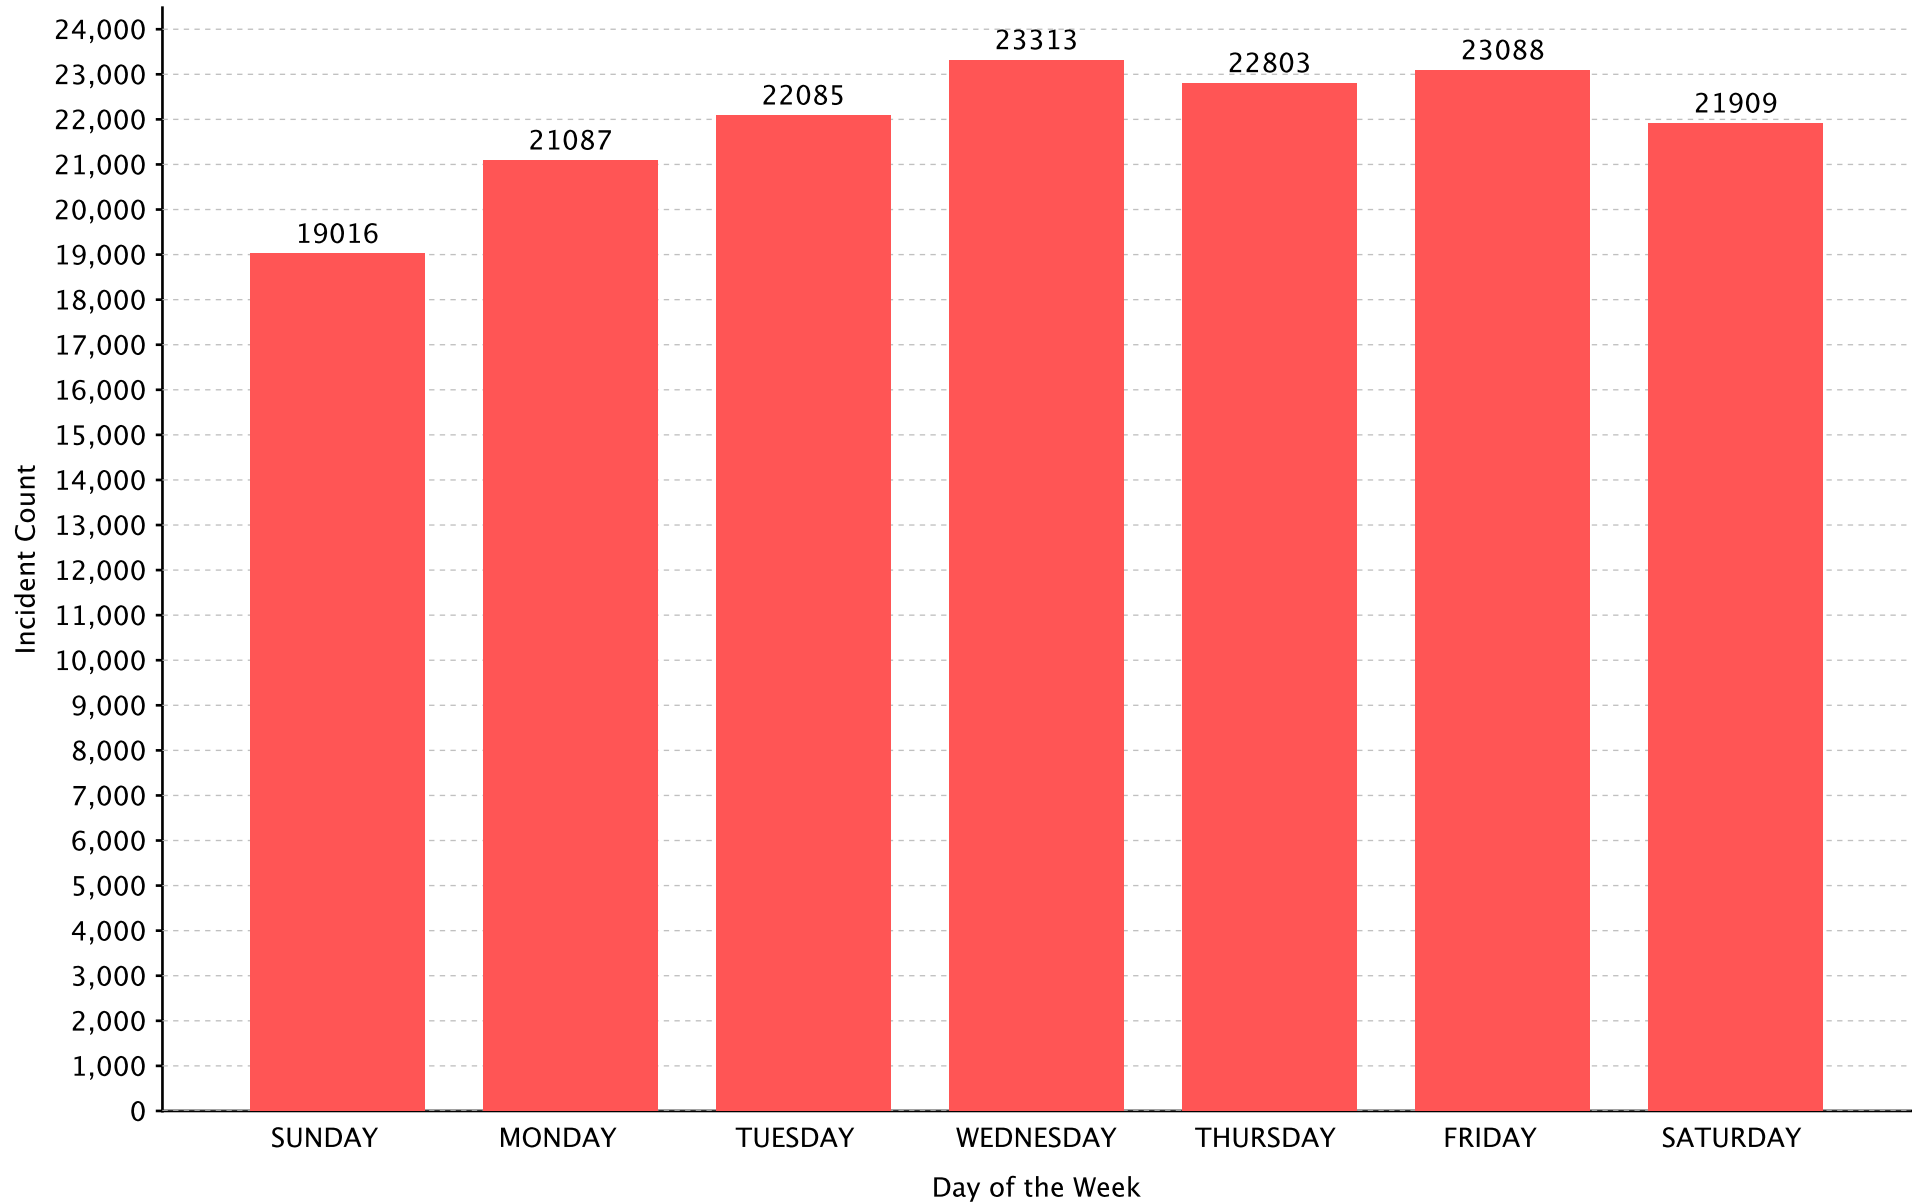

*Data from deactivated fire depts within the list was not included in the report.

Incident By Time Series: Day of the Week

Report Period: From 01/01/2014 to 12/31/2014

Incident Total: 789,920

Total Incidents *

* - No Activity Incidents Excluded.

Incident By Time Series: Day of the Week

Report Period: From 01/01/2014 to 12/31/2014

Incident Total: 23,235

Fire Incidents

Incident By Time Series: Day of the Week

Report Period: From 01/01/2014 to 12/31/2014

Incident Total: 558,278

EMS Incidents

Incident By Time Series: Day of the Week

Report Period: From 01/01/2014 to 12/31/2014

Incident Total: 55,106

False Call Incidents

Incident By Time Series: Day of the Week

Report Period: From 01/01/2014 to 12/31/2014

Incident Total: 153,301

All Other Incidents

Incident By Time Series: Day of the Week