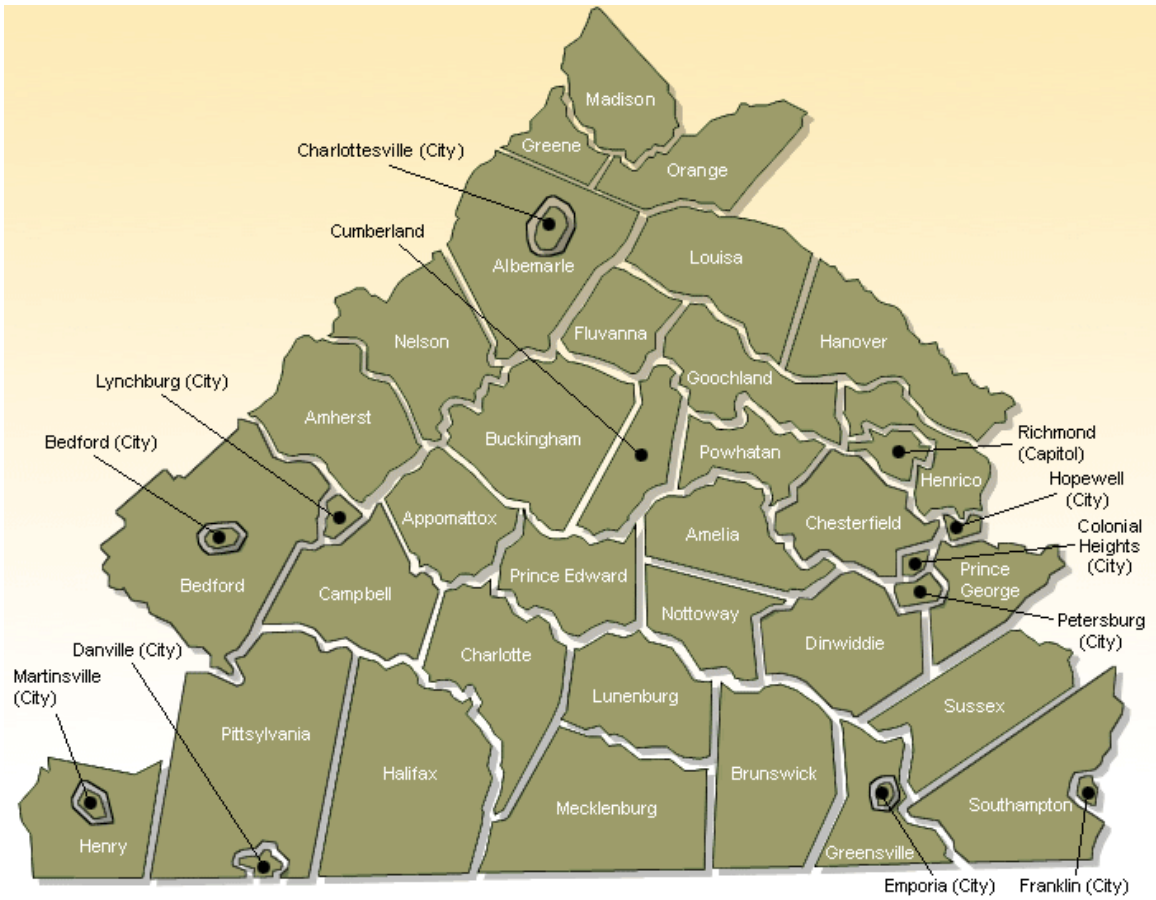

Appendix I - Virginia Regions *

Central Region

County/City	FIPS Code	House Districts	Senate Districts
Albemarle County	003	25, 57, 58, 59	24, 25
Amelia County	007	61	10
Amherst County	009	23, 24	15, 23
Appomattox County	011	59	15
Bedford	515	19	23
Bedford County	019	19, 22	23
Brunswick County	025	61, 75	15, 18
Buckingham County	029	59	15, 25
Campbell County	031	22	19, 23
Charlotte County	037	60	15
Charlottesville	540	57	25
Chesterfield County	041	27, 62, 63, 65, 66, 68, 69, 70	10, 11, 16
Colonial Heights	570	66	11
Cumberland County	049	59	10, 15
Danville	590	14	19
Dinwiddie County	053	63	16
Emporia	595	75	18

Coastal Region

County/City	FIPS Code	House Districts	Senate Districts
Accomack County	001	100	6
Charles City County	036	74	9
Chesapeake	550	76, 77, 78, 79, 80, 81, 90	5, 13, 14, 18
Essex County	057	98	4
Gloucester County	073	98	3
Hampton	650	91, 92, 95, 100	1, 2
Isle of Wight County	093	64, 75	13, 18
James City County	095	64, 93, 96	3
King and Queen County	097	97, 98	4
King George County	099	99	28
King William County	101	97, 98	4
Lancaster County	103	99	28
Mathews County	115	98	6

County/City	FIPS Code	House Districts	Senate Districts
Prince William County	153	13, 31, 50, 51, 52	28, 29, 36, 39
Rappahannock County	157	15	26
Spotsylvania County	177	54, 88, 97	4, 17
Stafford County	179	28, 88	28

* The source for the different Virginia Regions was the Regional Community Map found at the Virginia State Government website, <http://www.virginia.gov/cmsportal2/>.