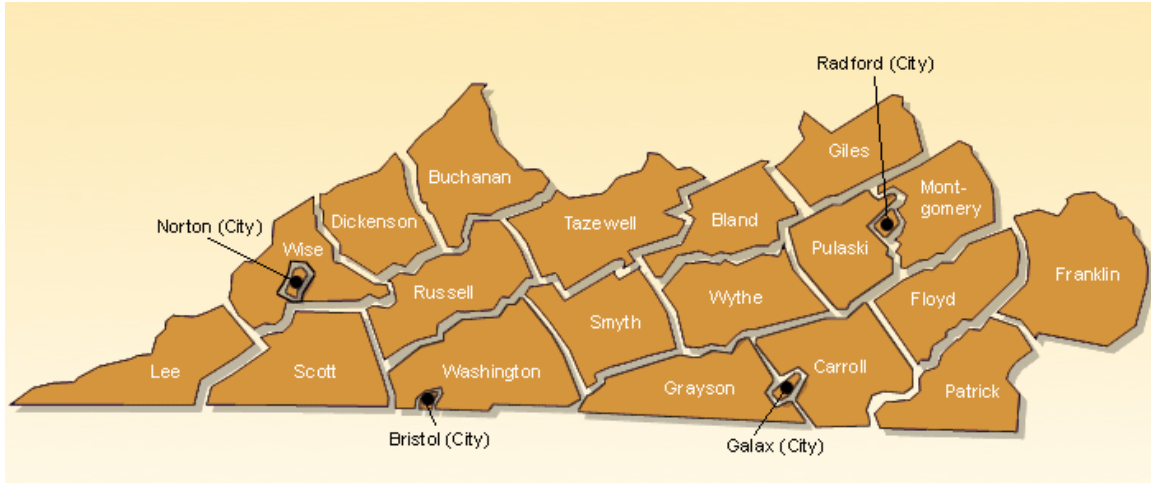

Mountain Region

County/City	FIPS Code	House Districts	Senate Districts
Bland County	021	6	38
Bristol	520	4	40
Buchanan County	027	3	38
Carroll County	035	5, 10	20
Dickenson County	051	2	38
Floyd County	063	9	20
Franklin County	067	9	19
Galax	640	5	20
Giles County	071	6, 12	21
Grayson County	077	5	20, 40
Lee County	105	1	40
Montgomery County	121	7, 12	21, 22
Norton	720	2	40
Patrick County	141	10	20
Pulaski County	155	6, 7	21, 38
Radford	750	7	22
Russell County	167	2, 3	38
Scott County	169	1	40
Smyth County	173	4, 5	38, 40
Tazewell County	185	3, 6	38
Washington County	191	1, 4	40
Wise County	195	1, 2	38, 40
Wythe County	197	5, 6	20, 38