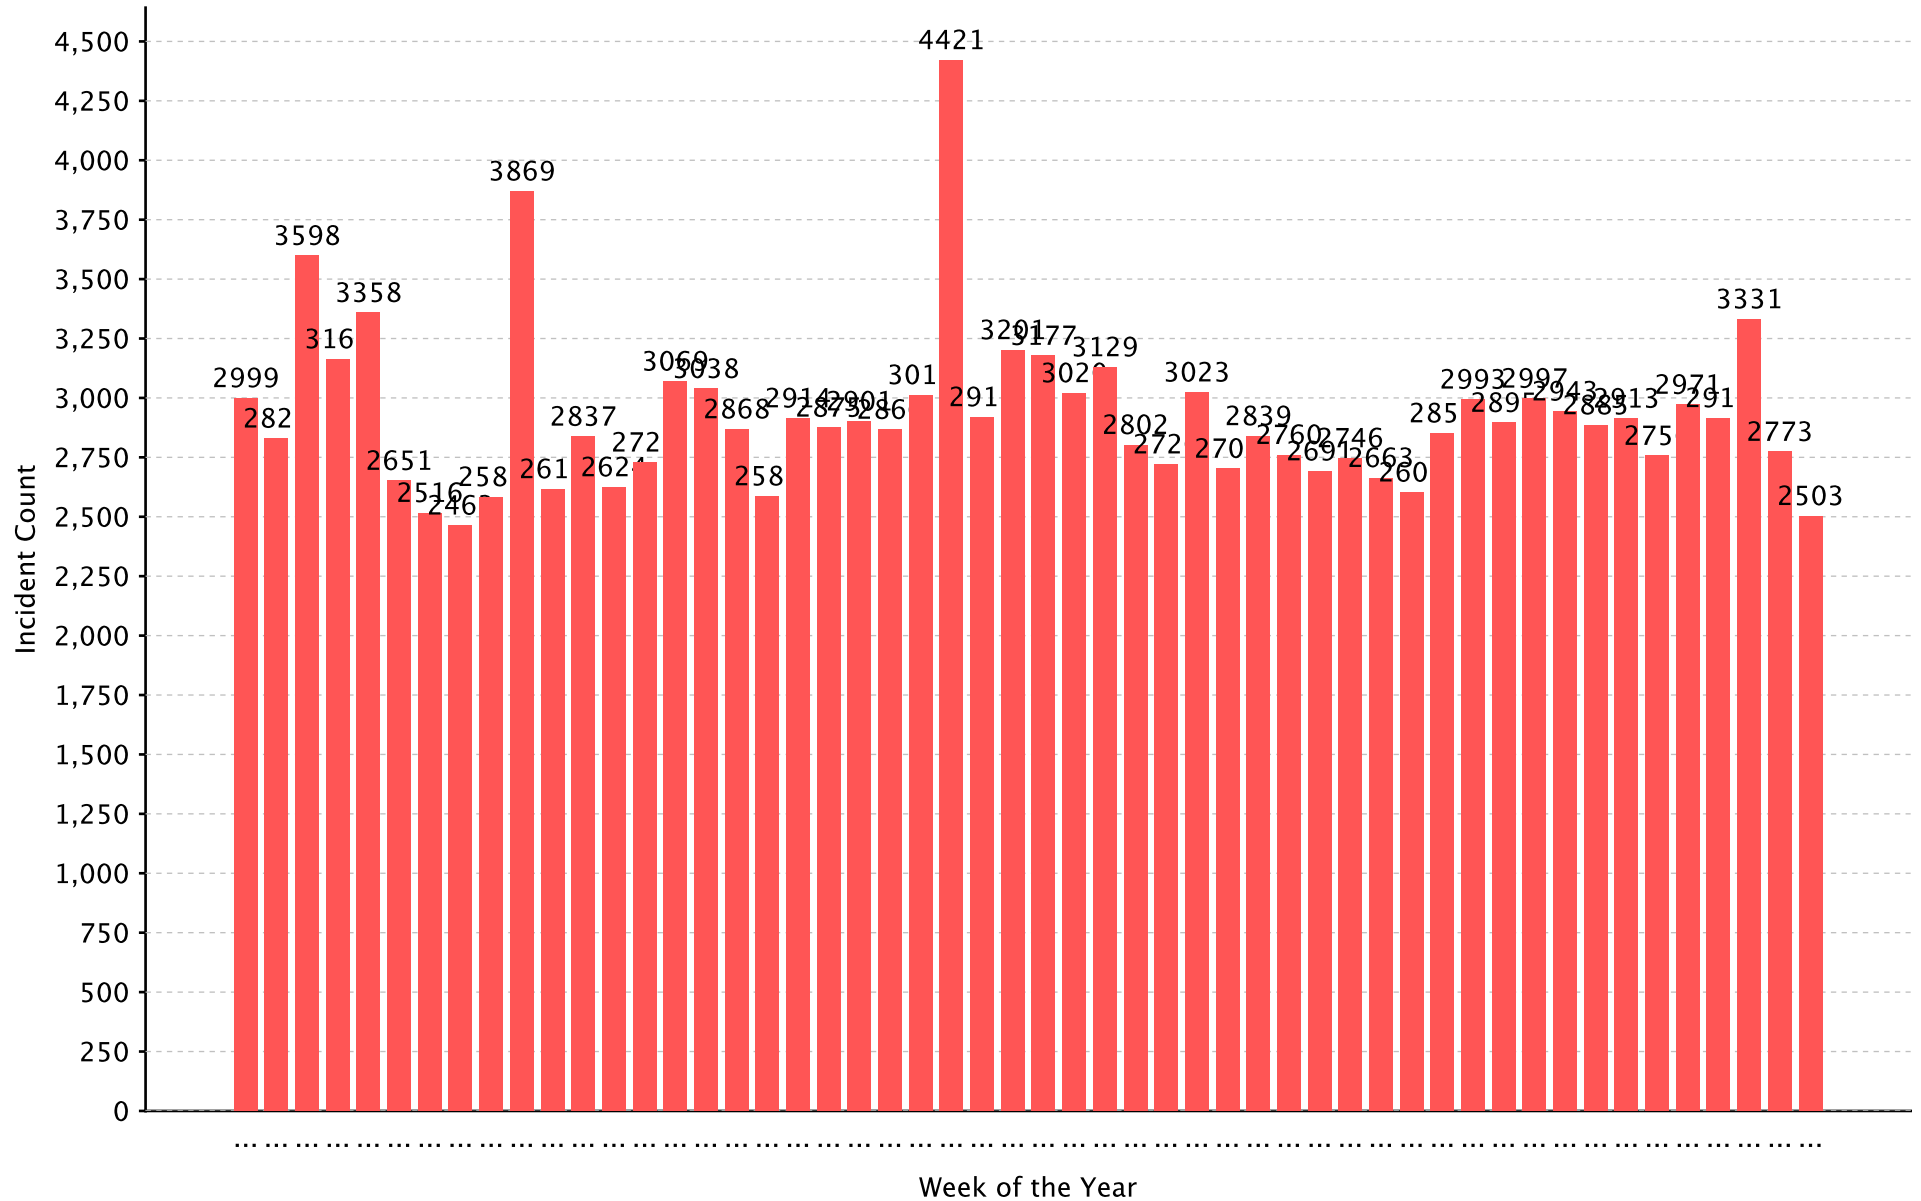

*Data from deactivated fire depts within the list was not included in the report.

Incident By Time Series: Week of the Year

Report Period: From 01/01/2013 to 12/31/2013

Incident Total: 757,776

Total Incidents *

* - No Activity Incidents Excluded.

Incident By Time Series: Week of the Year

Report Period: From 01/01/2013 to 12/31/2013

Incident Total: 22,590

Fire Incidents

Incident By Time Series: Week of the Year

Report Period: From 01/01/2013 to 12/31/2013

Incident Total: 530,494

EMS Incidents

Incident By Time Series:

Week of the Year

Report Period: From 01/01/2013 to 12/31/2013

Incident Total: 52,588

False Call Incidents

Incident By Time Series: Week of the Year

Report Period: From 01/01/2013 to 12/31/2013

Incident Total: 152,104

All Other Incidents

Incident By Time Series: Week of the Year