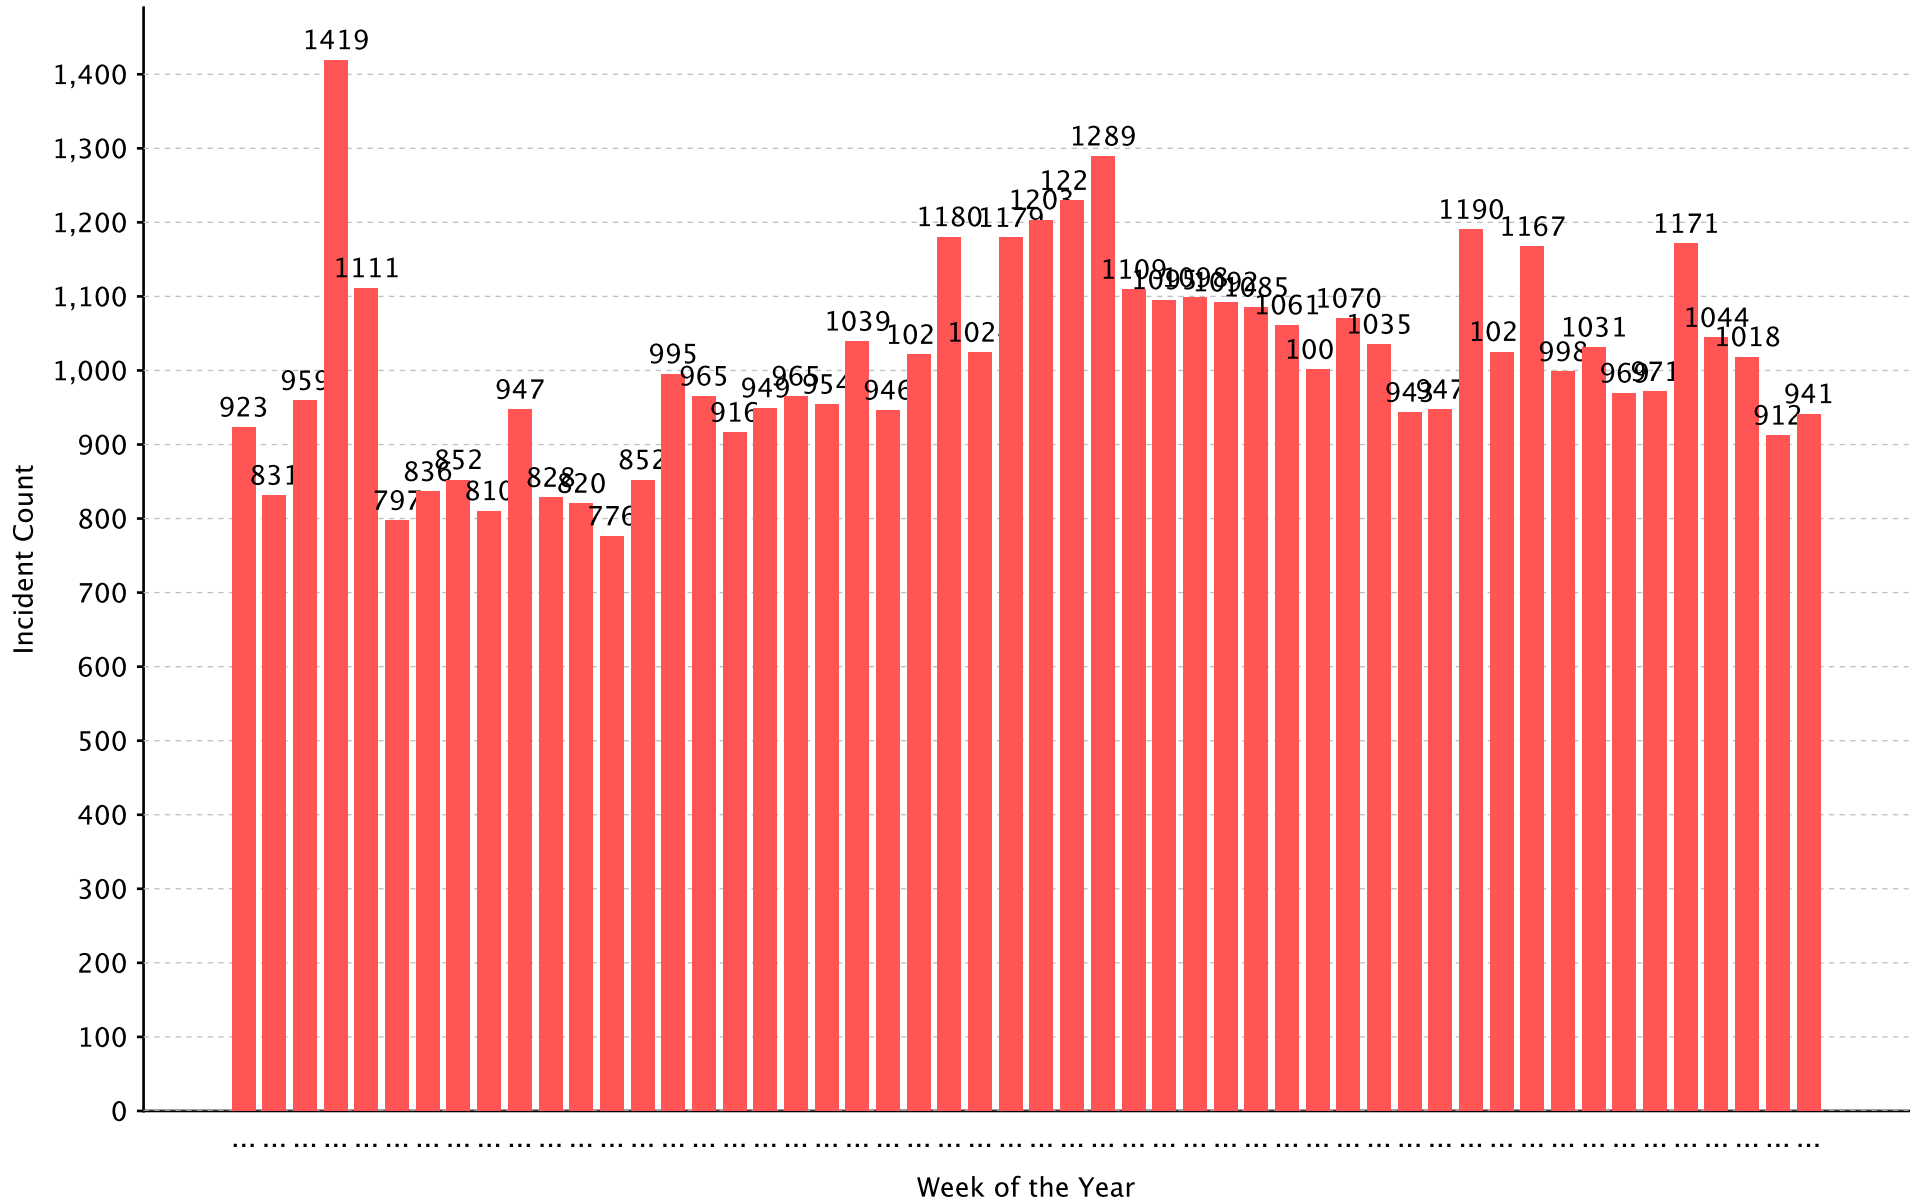

*Data from deactivated fire depts within the list was not included in the report.

Incident By Time Series: Week of the Year

Report Period: From 01/01/2013 to 12/31/2013

Incident Total: 757,776

Total Incidents *

* - No Activity Incidents Excluded.

Incident By Time Series: Week of the Year

Report Period: From 01/01/2013 to 12/31/2013

Incident Total: 22,590

Fire Incidents

Incident By Time Series: Week of the Year

Report Period: From 01/01/2013 to 12/31/2013

Incident Total: 530,494

EMS Incidents

Incident By Time Series:

Week of the Year

Report Period: From 01/01/2013 to 12/31/2013

Incident Total: 52,588

False Call Incidents

Incident By Time Series: Week of the Year

Report Period: From 01/01/2013 to 12/31/2013

Incident Total: 152,104

All Other Incidents

Incident By Time Series: Week of the Year