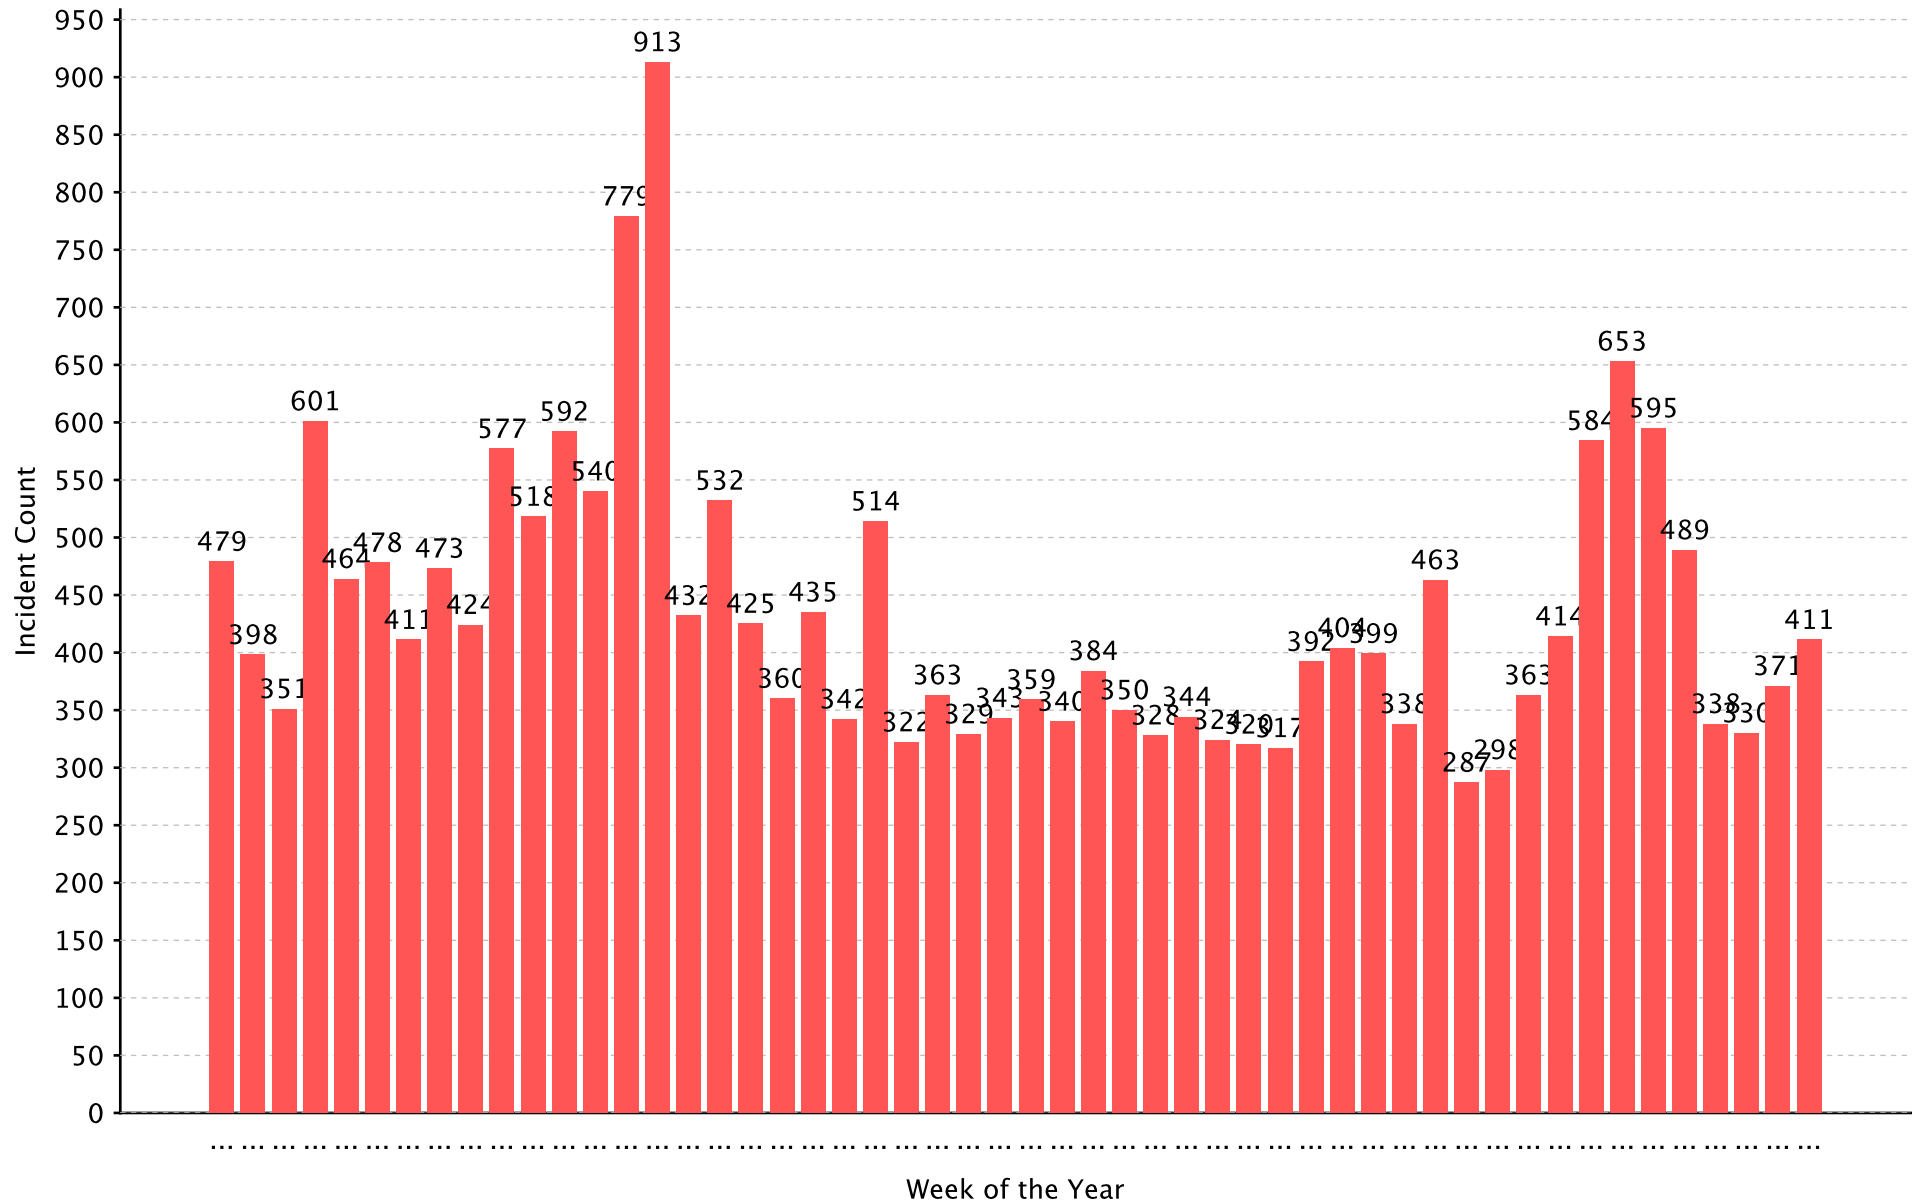

Incident By Time Series: Week of the Year

Created by: Dwight Crews (VA)

Report Parameters:

Report Period: From 01/01/2013 to 12/31/2013

Time Series: Week of the Year

State: VA

Version: All

Status: All

*Data from deactivated fire depts within the list was not included in the report.

Incident By Time Series: Week of the Year

Report Period: From 01/01/2013 to 12/31/2013

Incident Total: 757,776

Total Incidents *

* - No Activity Incidents Excluded.

Incident By Time Series: Week of the Year

Report Period: From 01/01/2013 to 12/31/2013

Incident Total: 22,590

Fire Incidents

Incident By Time Series: Week of the Year

Report Period: From 01/01/2013 to 12/31/2013

Report Period: From 01/01/2013 to 12/31/2013

Incident Total: 152,104

All Other Incidents

Incident By Time Series: Week of the Year