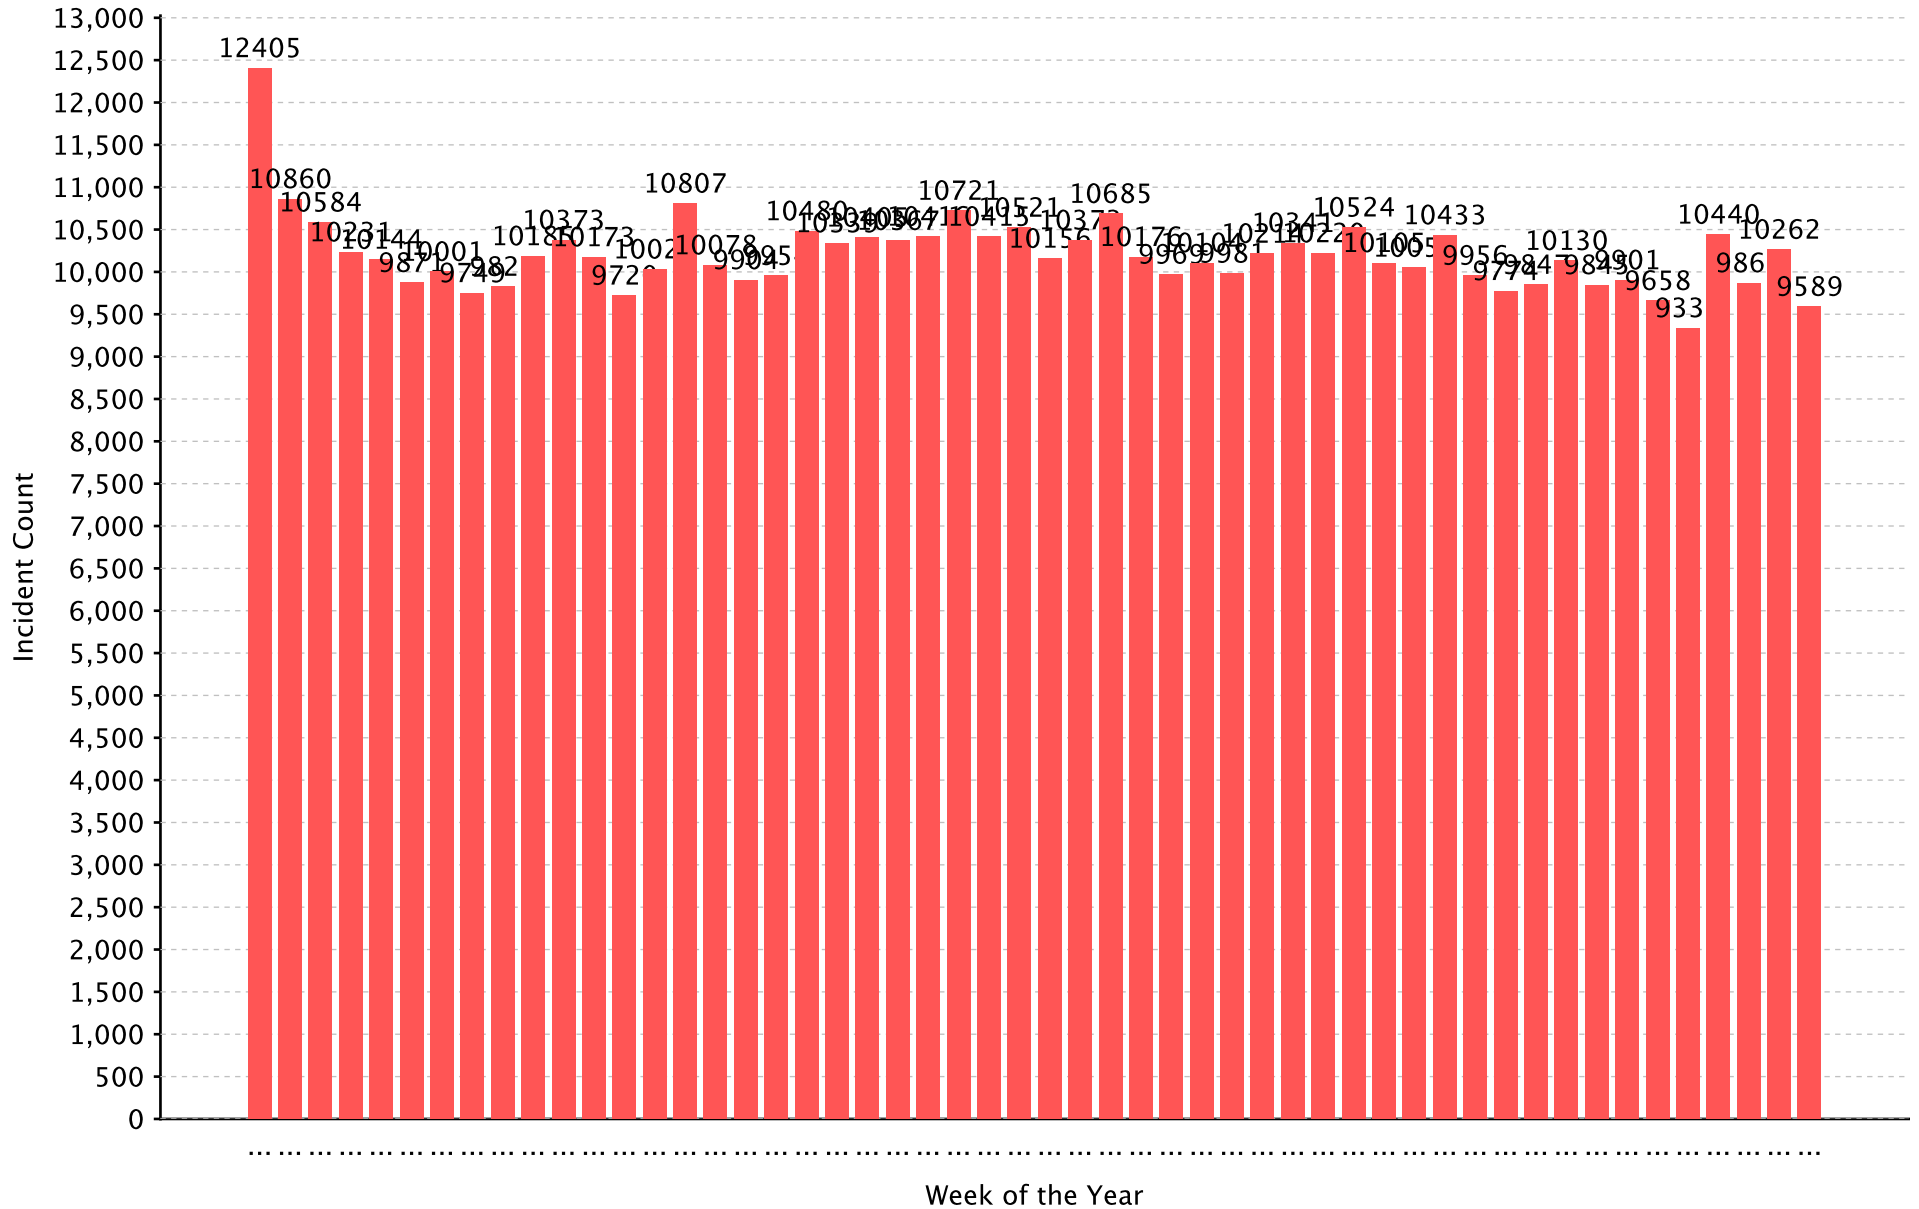

*Data from deactivated fire depts within the list was not included in the report.

Incident By Time Series: Week of the Year

Report Period: From 01/01/2013 to 12/31/2013

Incident Total: 757,776

Total Incidents *

* - No Activity Incidents Excluded.

Incident By Time Series: Week of the Year

Report Period: From 01/01/2013 to 12/31/2013

Incident Total: 22,590

Fire Incidents

Incident By Time Series: Week of the Year

Report Period: From 01/01/2013 to 12/31/2013

Incident Total: 530,494

EMS Incidents

Incident By Time Series:

Week of the Year

Report Period: From 01/01/2013 to 12/31/2013

Incident Total: 52,588

False Call Incidents

Incident By Time Series: Week of the Year

Report Period: From 01/01/2013 to 12/31/2013

Incident Total: 152,104

All Other Incidents

Incident By Time Series: Week of the Year