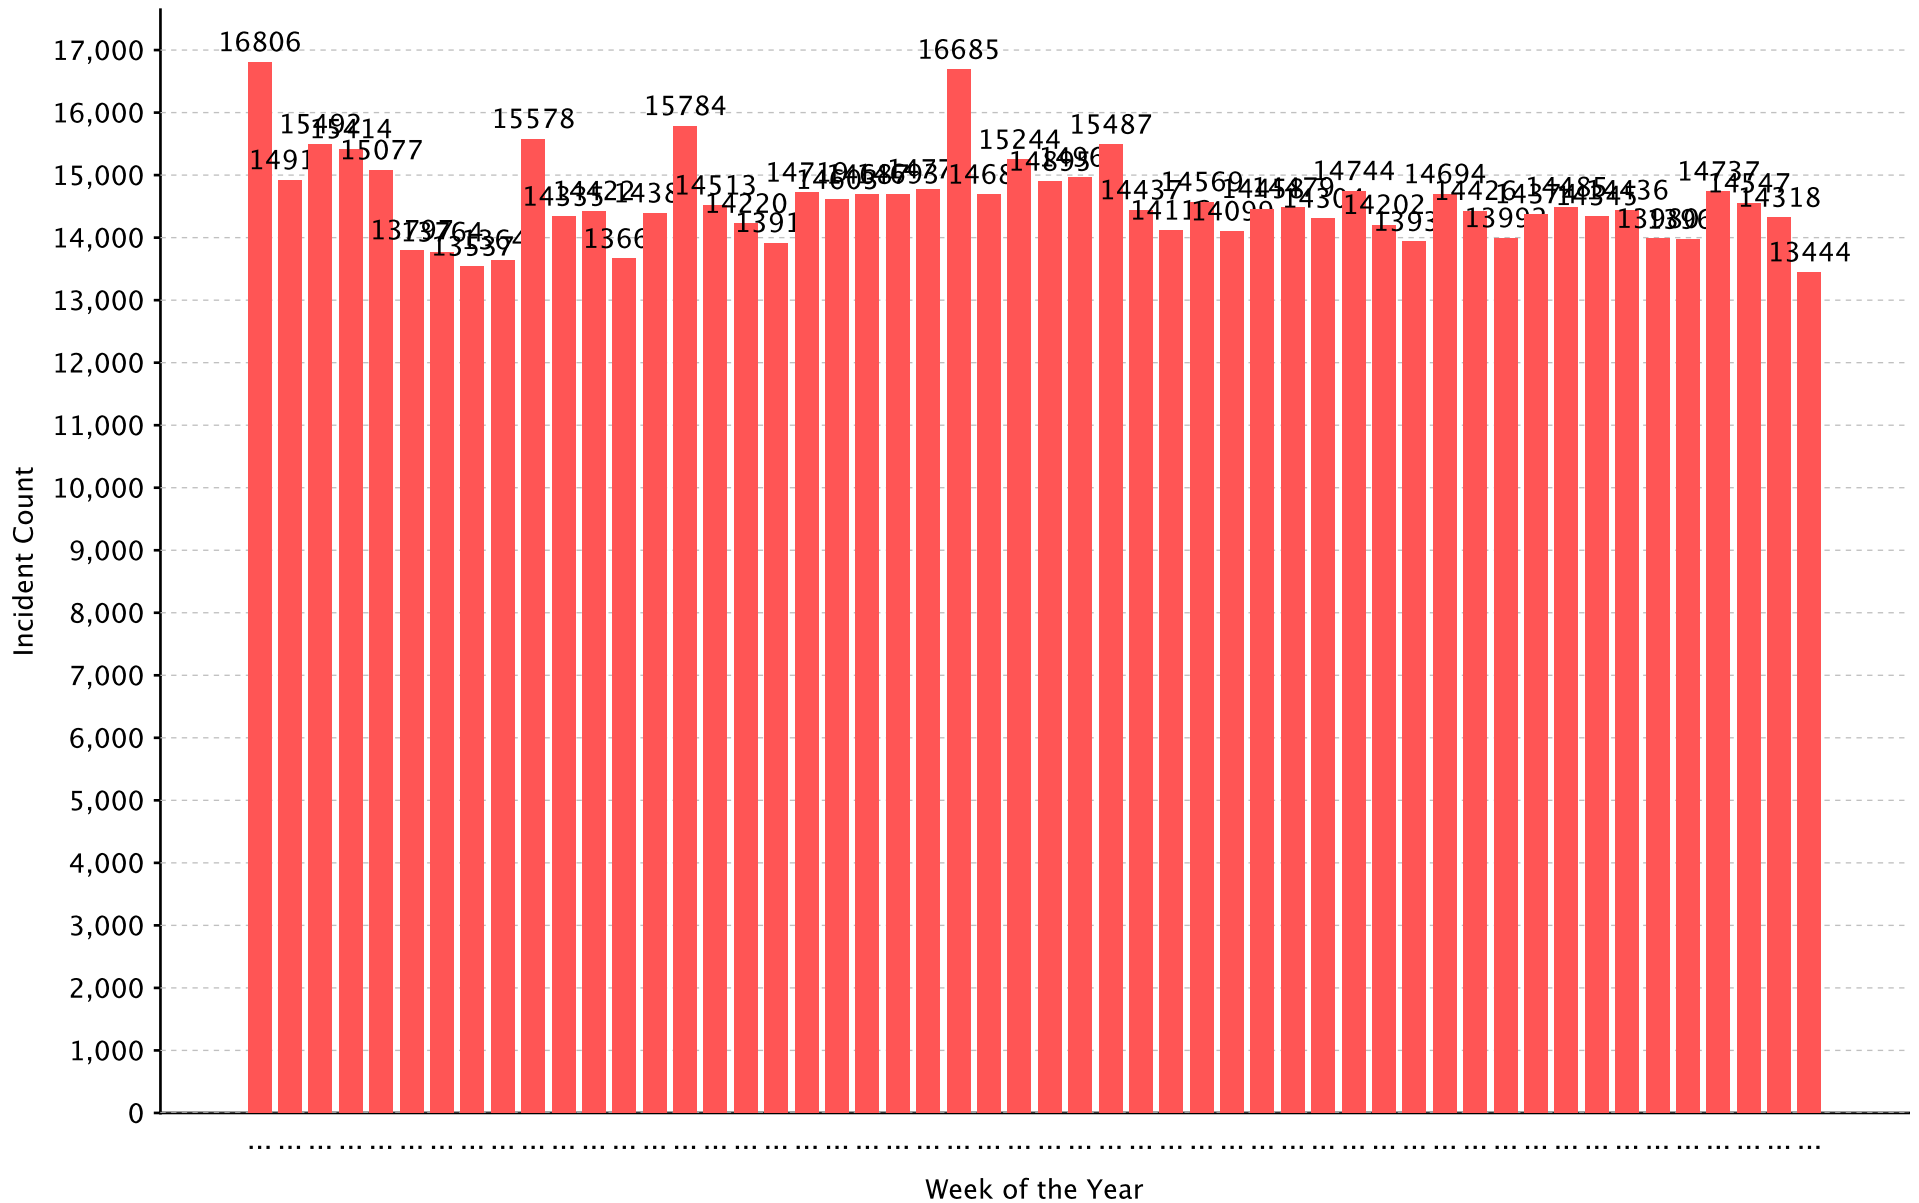

Incident By Time Series: Week of the Year

Created by: Dwight Crews (VA)

Report Parameters:

Report Period: From 01/01/2013 to 12/31/2013

Time Series: Week of the Year

State: VA

Version: All

Status: All

*Data from deactivated fire depts within the list was not included in the report.

Incident By Time Series: Week of the Year

Report Period: From 01/01/2013 to 12/31/2013

Incident Total: 757,776

Total Incidents *