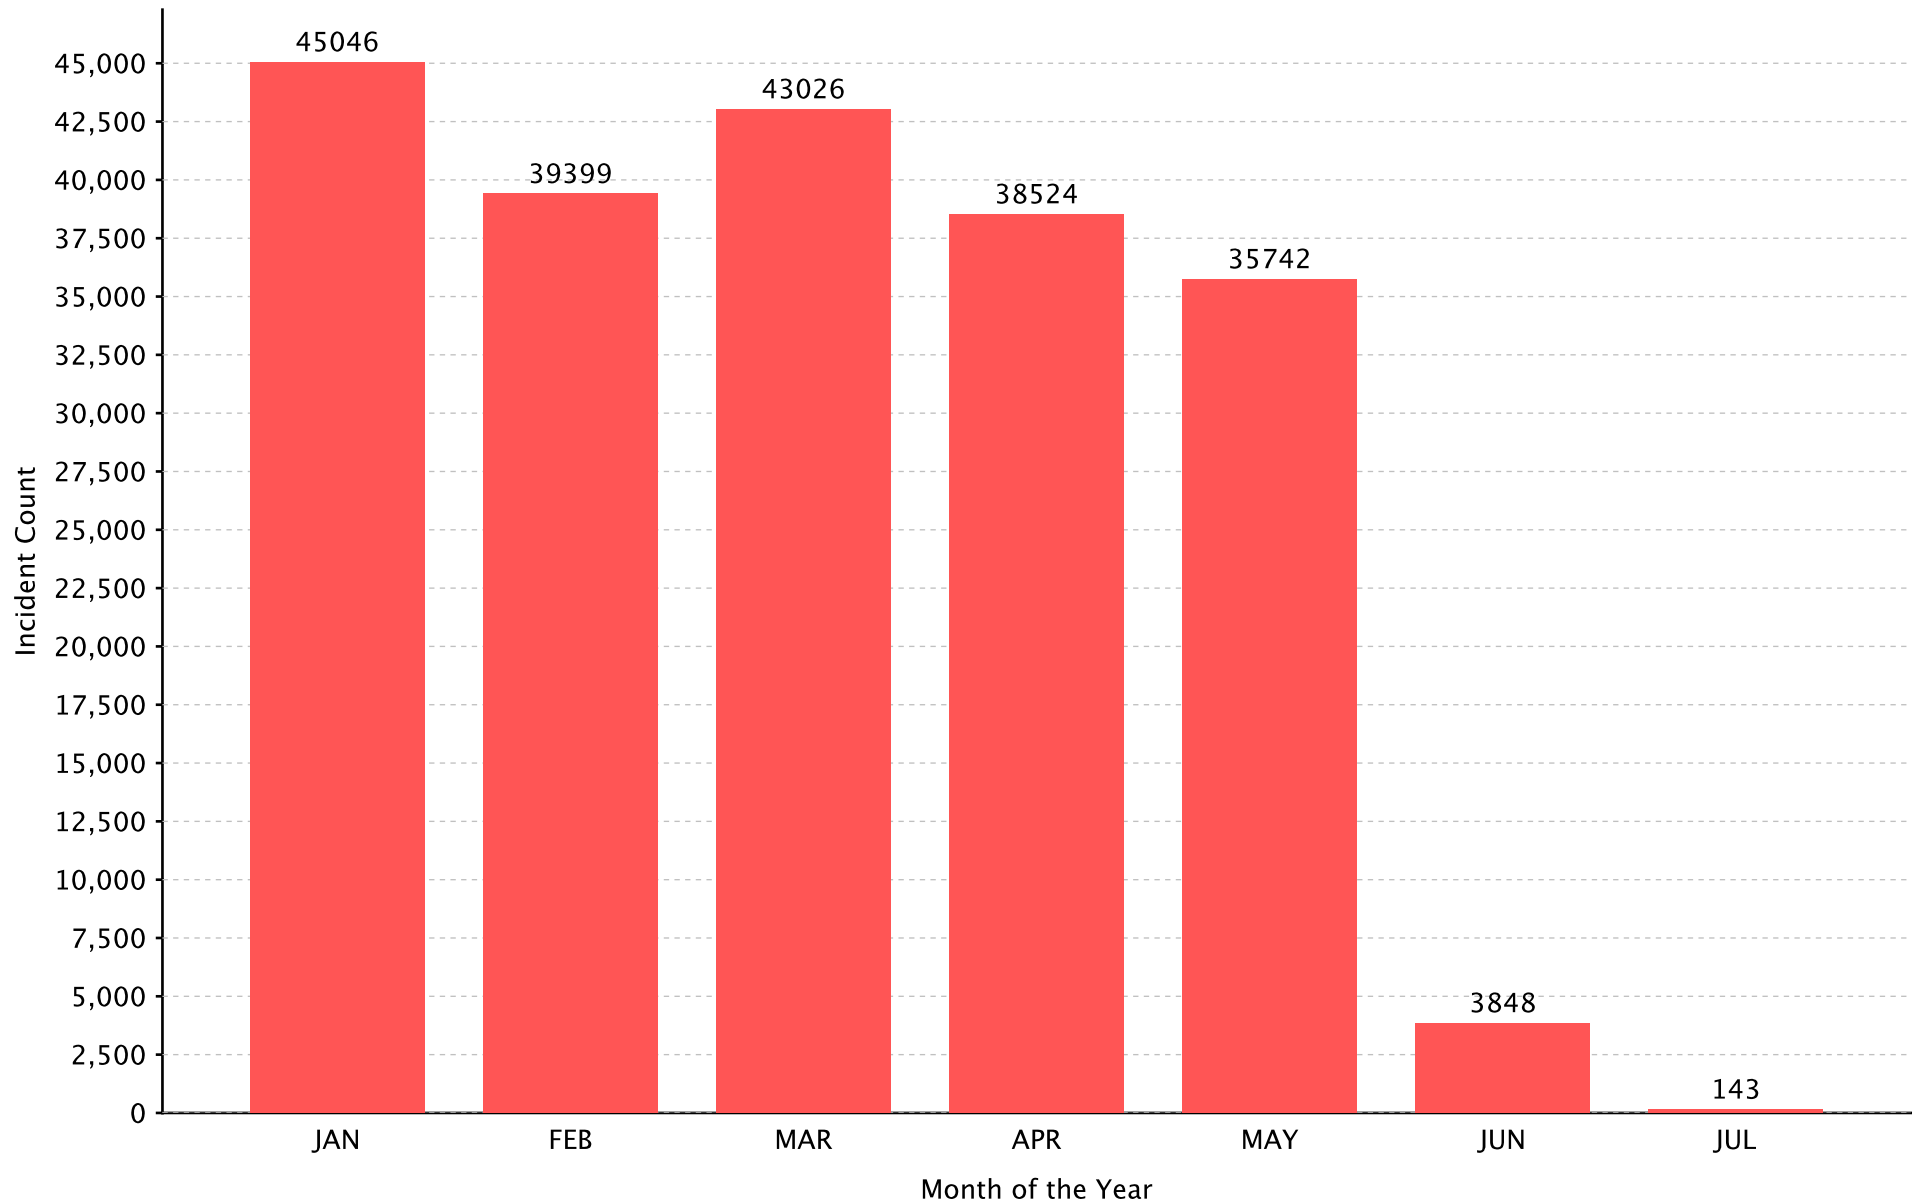

# Incident By Time Series: Month of the Year

Report Period: From 01/01/2015 to 07/07/2015

Incident Total: 293,187

# Incident By Time Series: Month of the Year

Report Period: From 01/01/2015 to 07/07/2015

Incident Total: 9,293

# Incident By Time Series: Month of the Year

Report Period: From 01/01/2015 to 07/07/2015

Incident Total: 205,728

# Incident By Time Series: Month of the Year

Report Period: From 01/01/2015 to 07/07/2015

Incident Total: 20,358