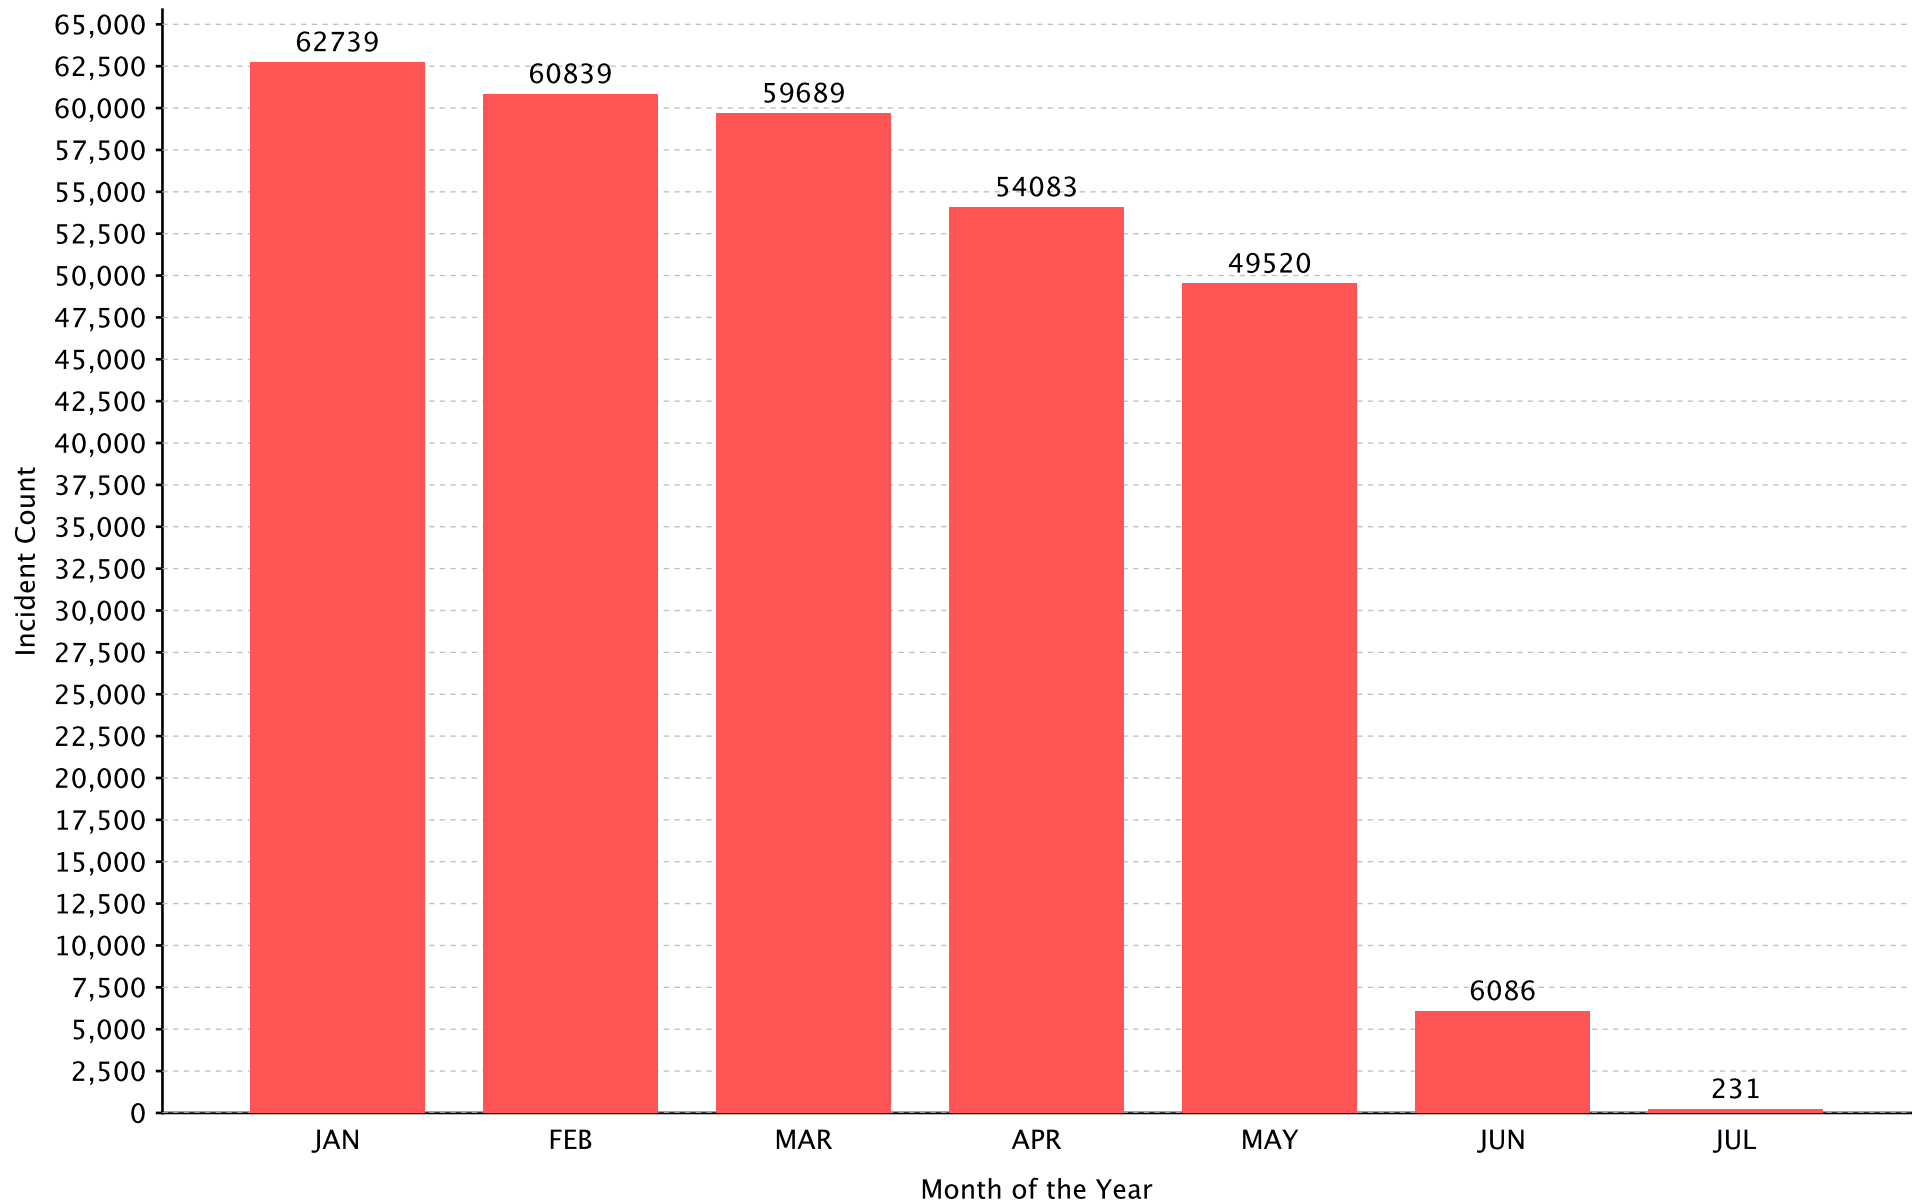

Incident By Time Series: Month of the Year

Report Period: From 01/01/2015 to 07/07/2015

Incident Total: 293,187

Total Incidents *

* - No Activity Incidents Excluded.