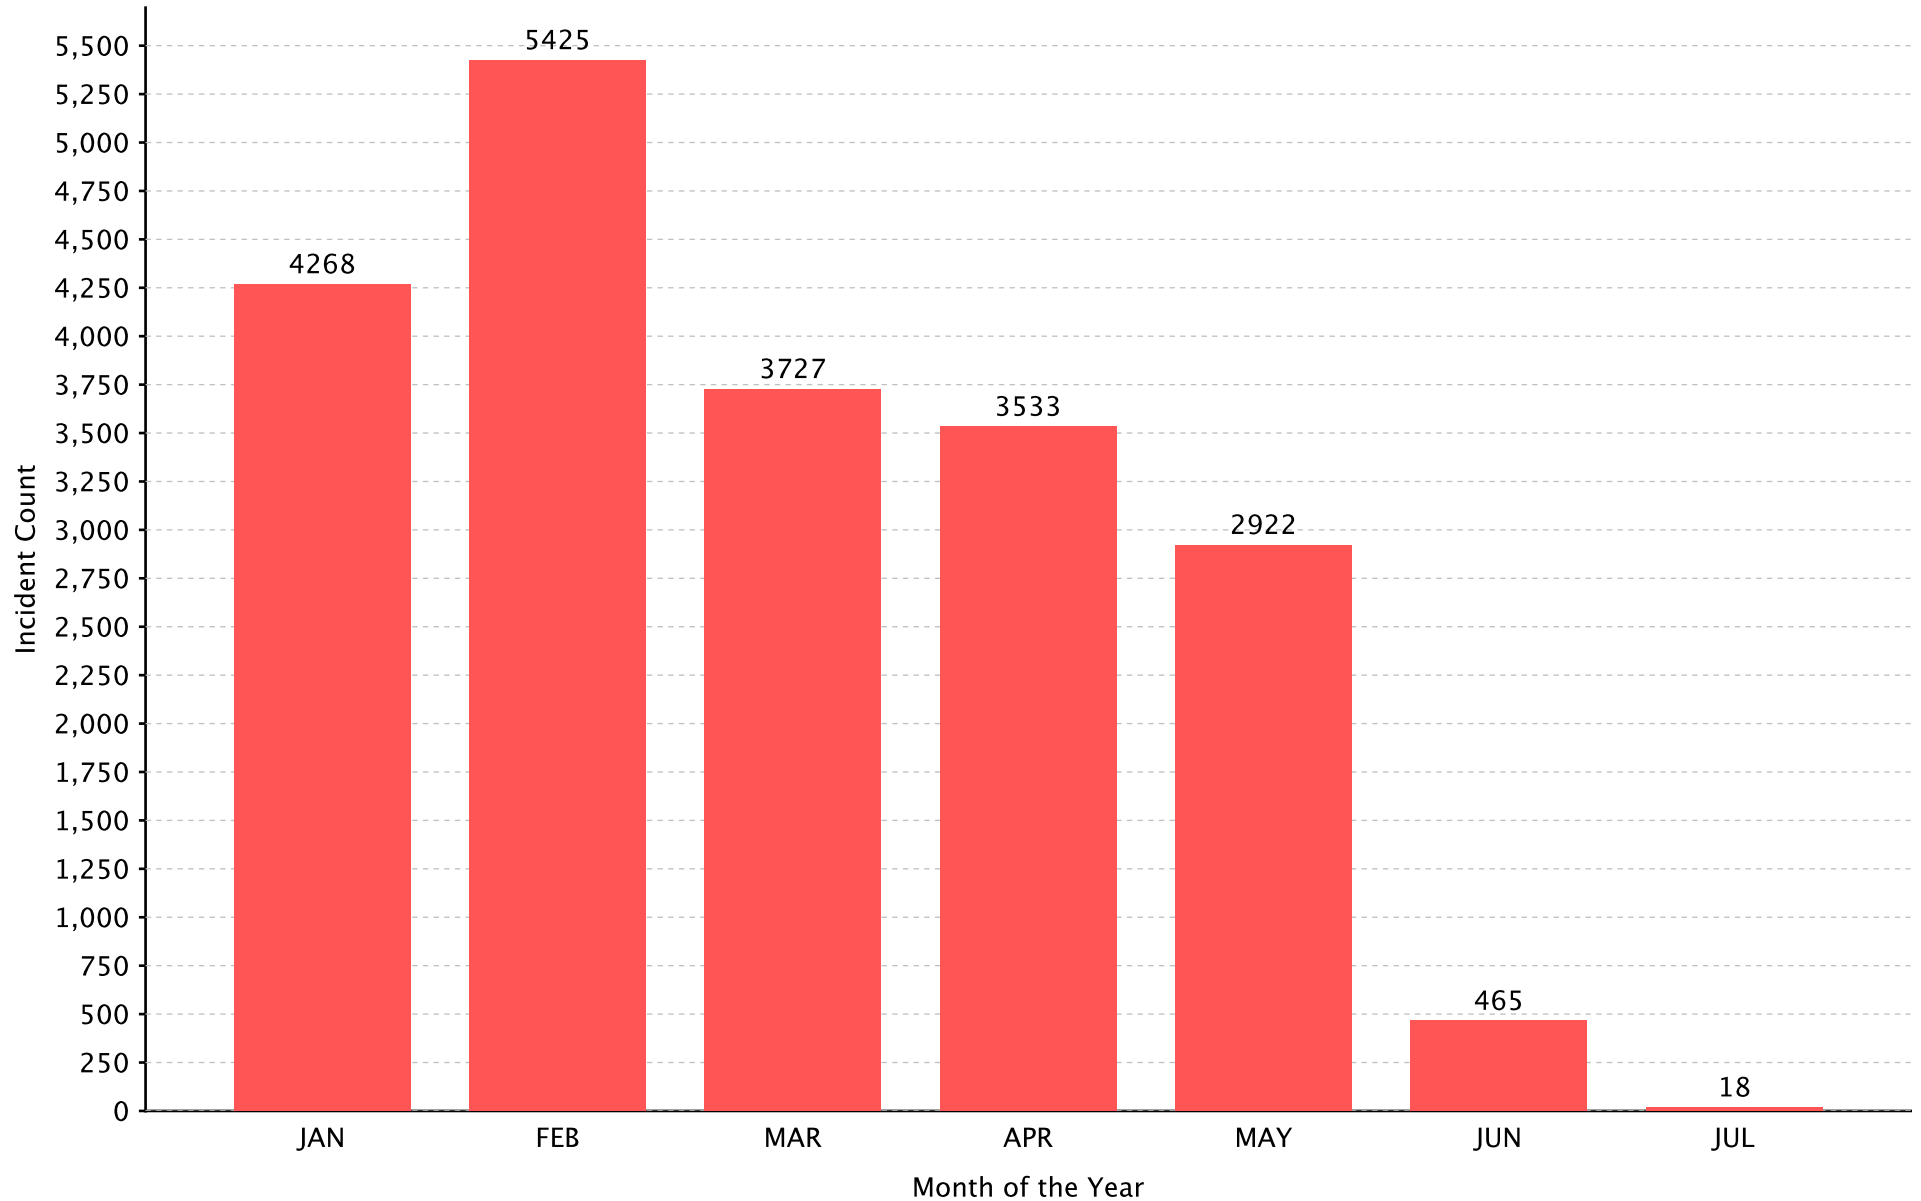

Incident By Time Series: Month of the Year

Report Period: From 01/01/2015 to 07/07/2015

Incident Total: 20,358

False Call Incidents