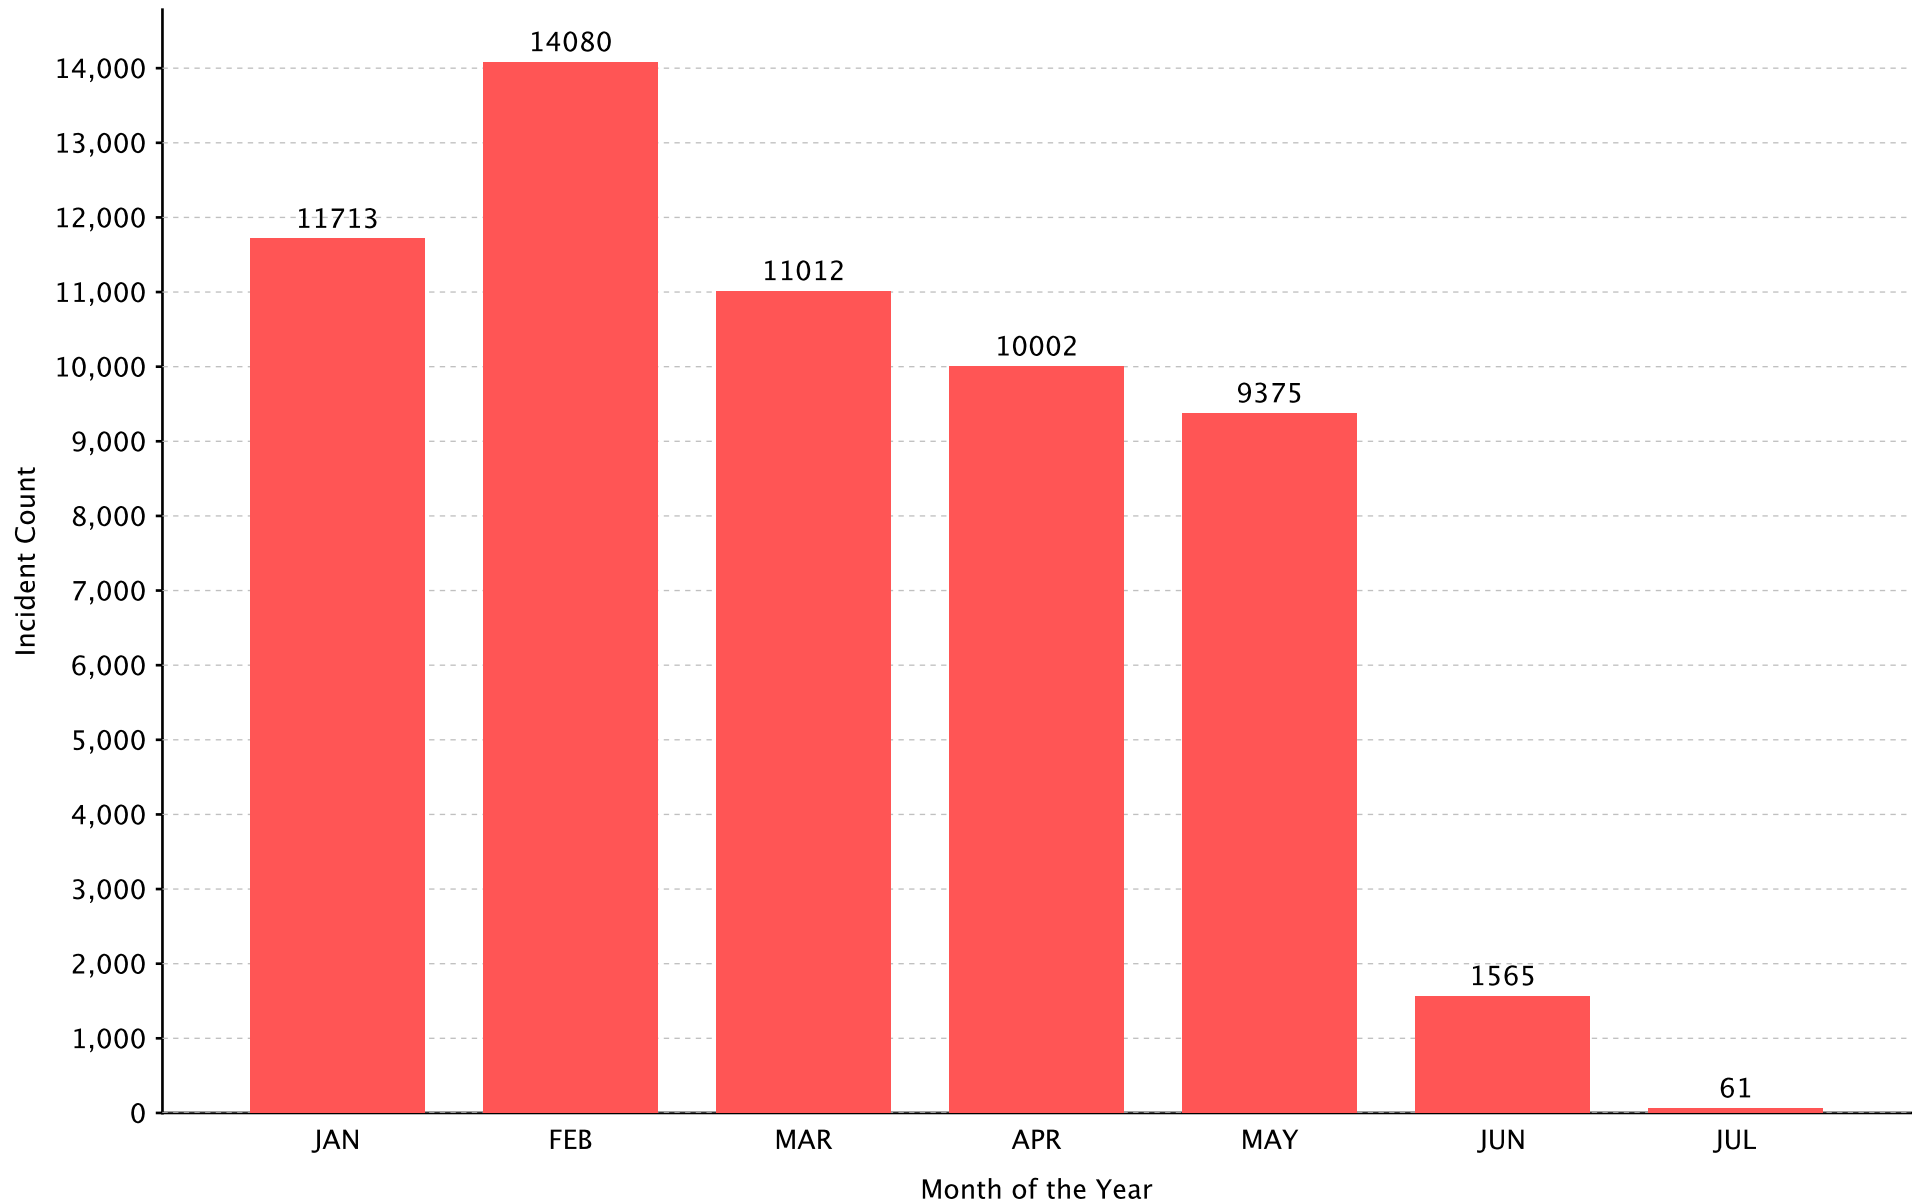

Incident By Time Series: Month of the Year

Report Period: From 01/01/2015 to 07/07/2015

Incident Total: 57,808

All Other Incidents