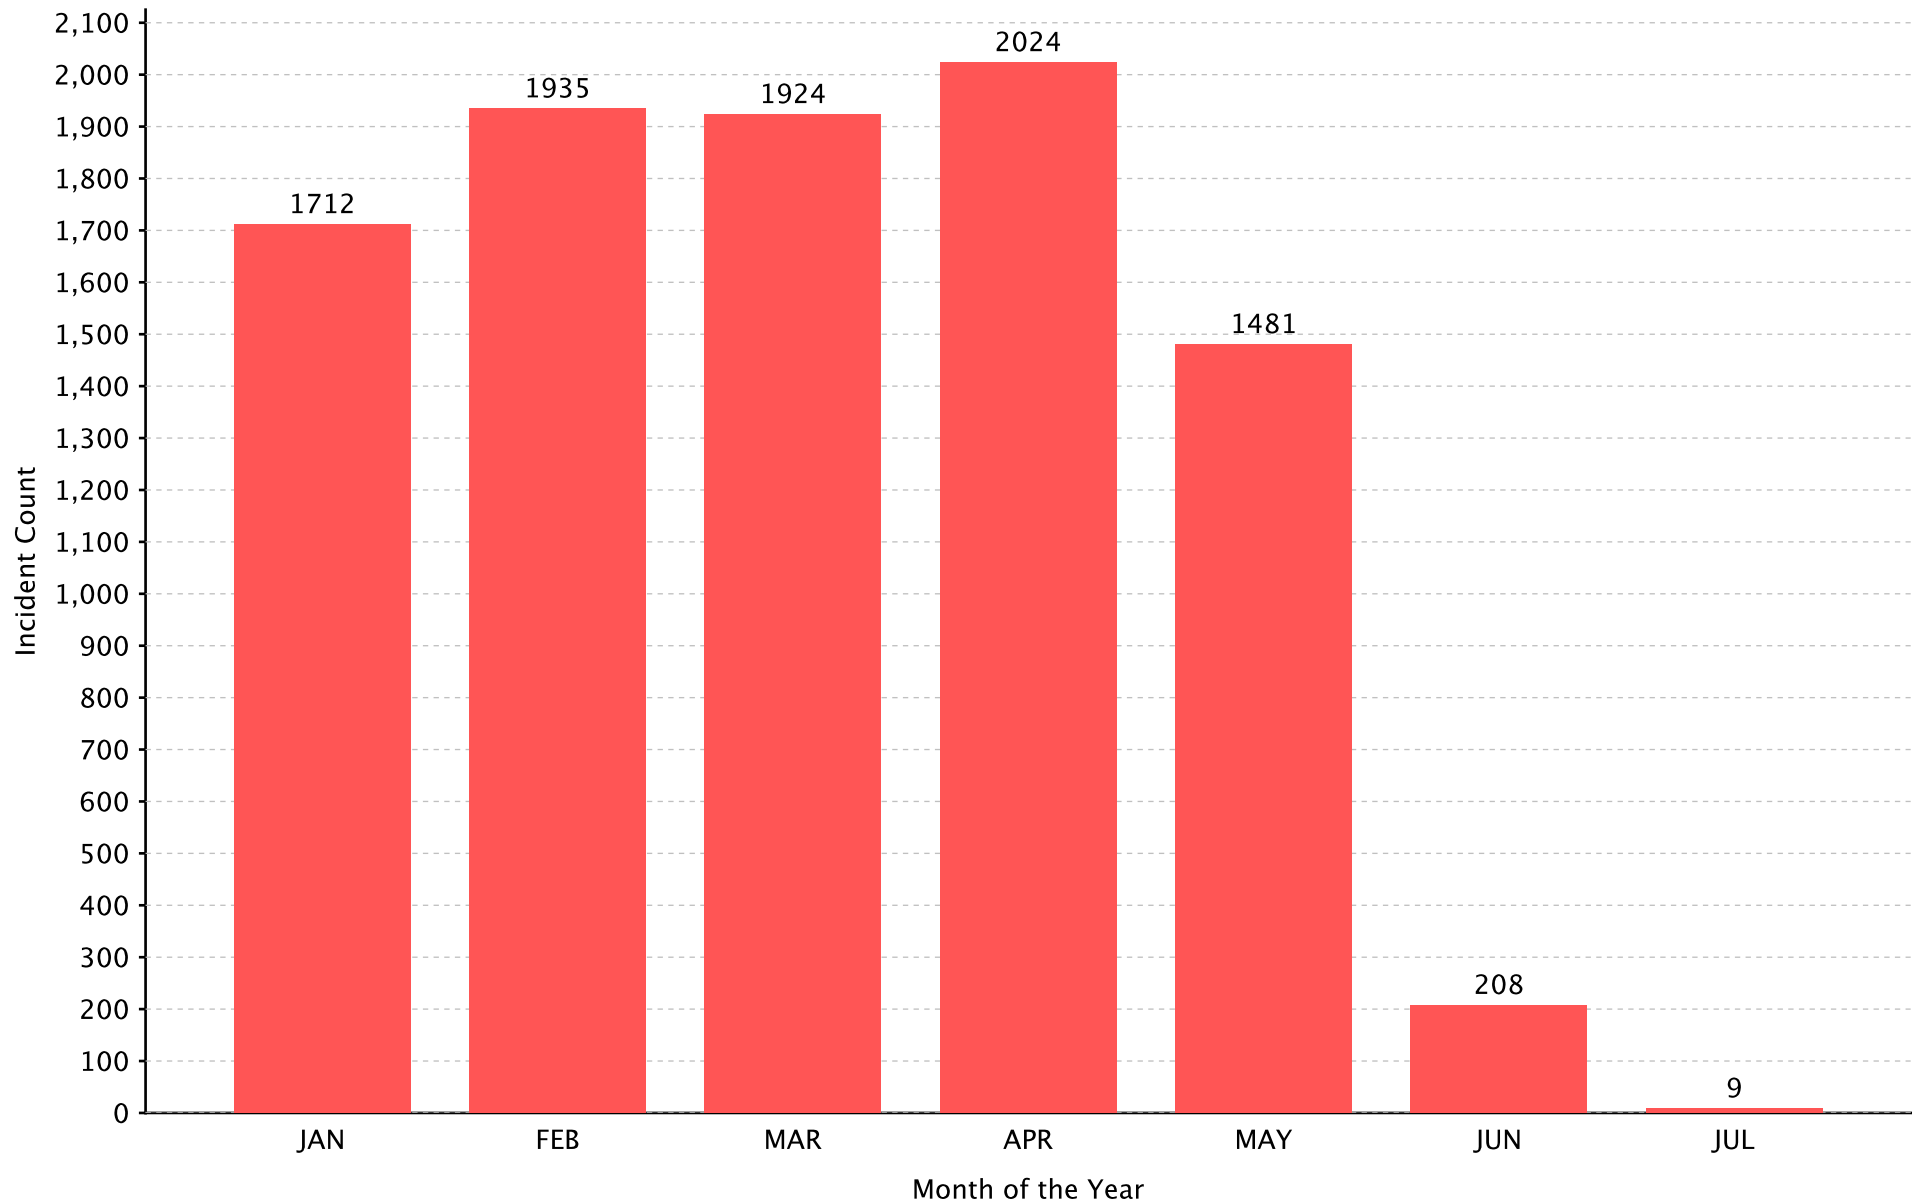

# Incident By Time Series: Month of the Year

Report Period: From 01/01/2015 to 07/07/2015

Incident Total: 293,187

## Total Incidents \*

\* - No Activity Incidents Excluded.

# Incident By Time Series: Month of the Year

Report Period: From 01/01/2015 to 07/07/2015

Incident Total: 9,293

# Incident By Time Series: Month of the Year

Report Period: From 01/01/2015 to 07/07/2015

Incident Total: 205,728