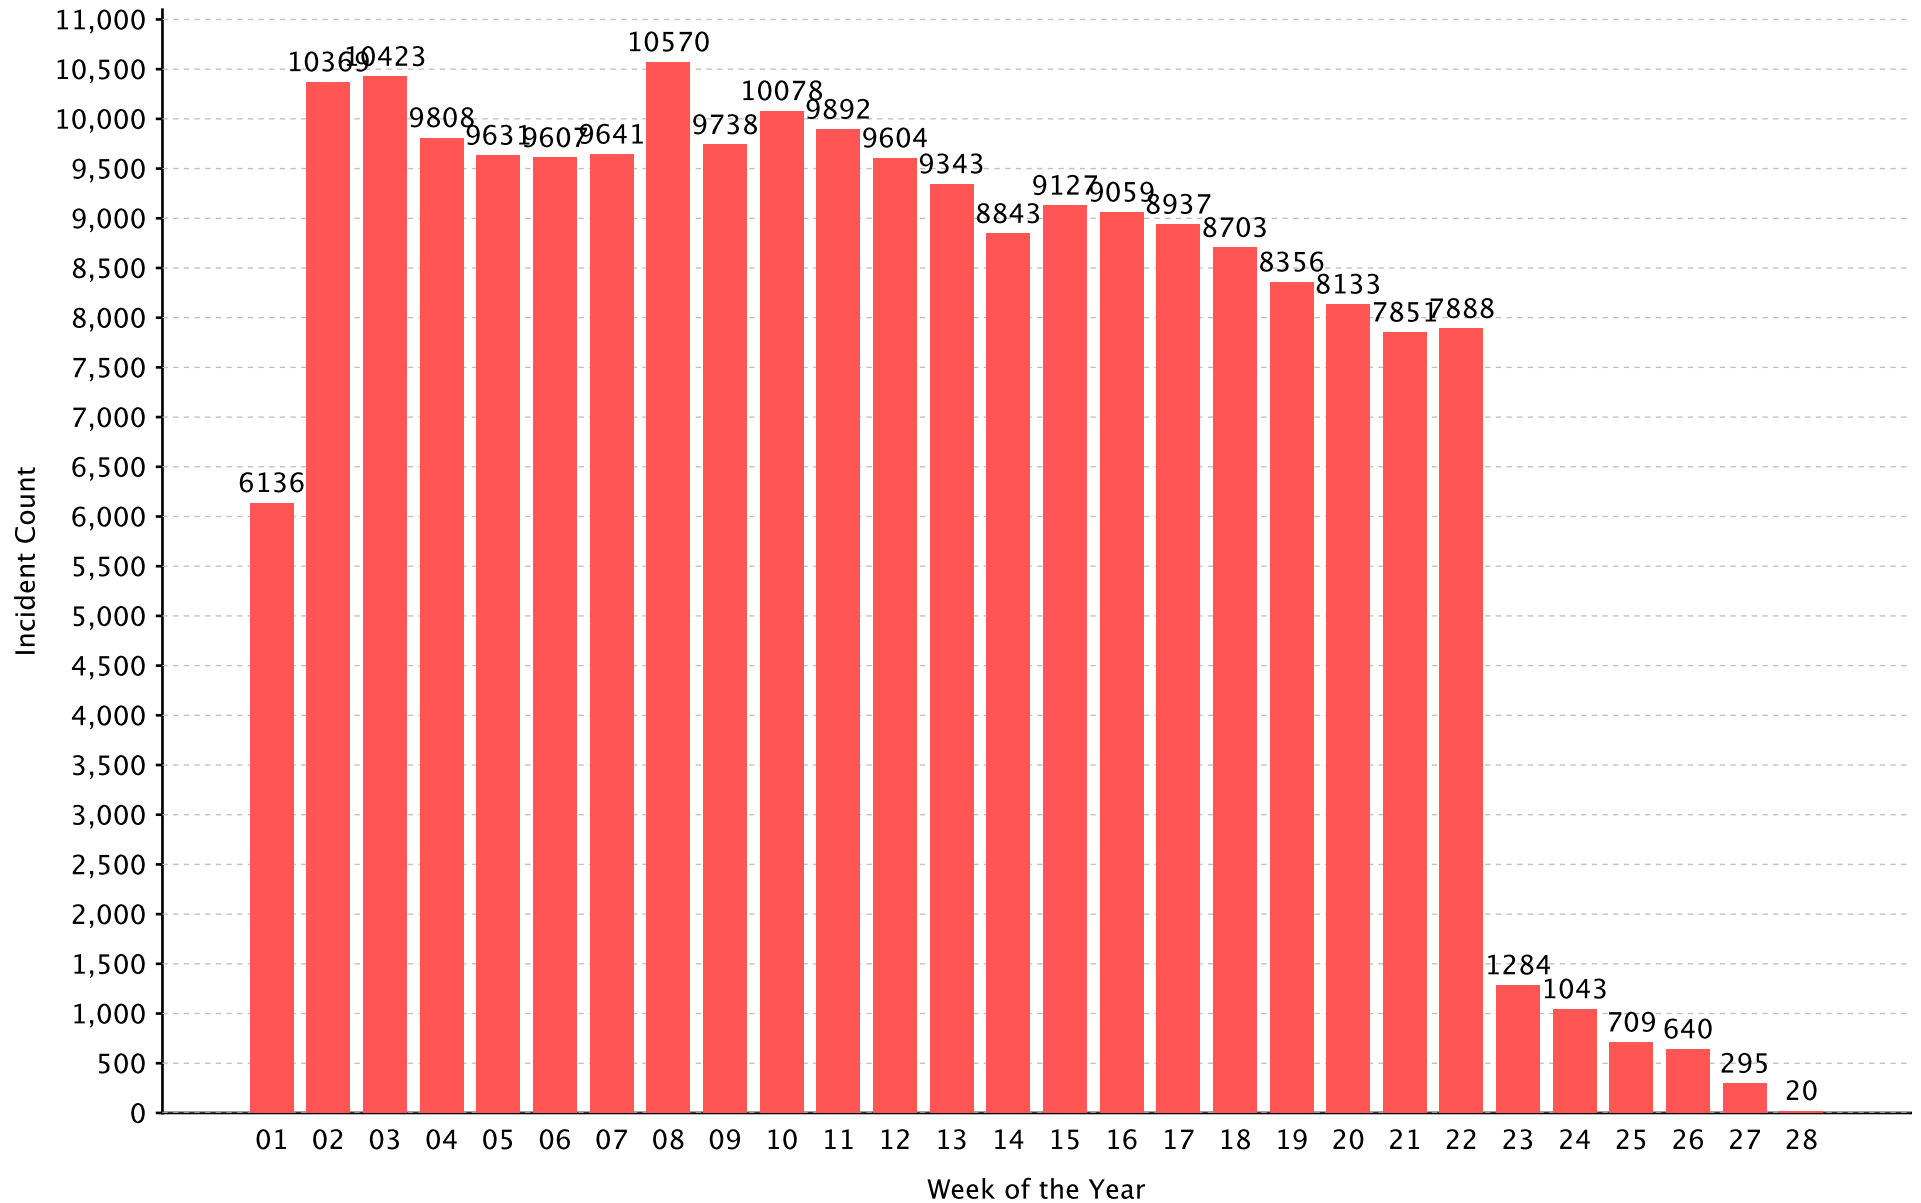

# Incident By Time Series: Week of the Year

Report Period: From 01/01/2015 to 07/07/2015

Incident Total: 293,187

# Incident By Time Series: Week of the Year

Report Period: From 01/01/2015 to 07/07/2015

Incident Total: 9,293

# Incident By Time Series: Week of the Year

Report Period: From 01/01/2015 to 07/07/2015

Incident Total: 205,728

# Incident By Time Series: Week of the Year

Report Period: From 01/01/2015 to 07/07/2015

Incident Total: 20,358