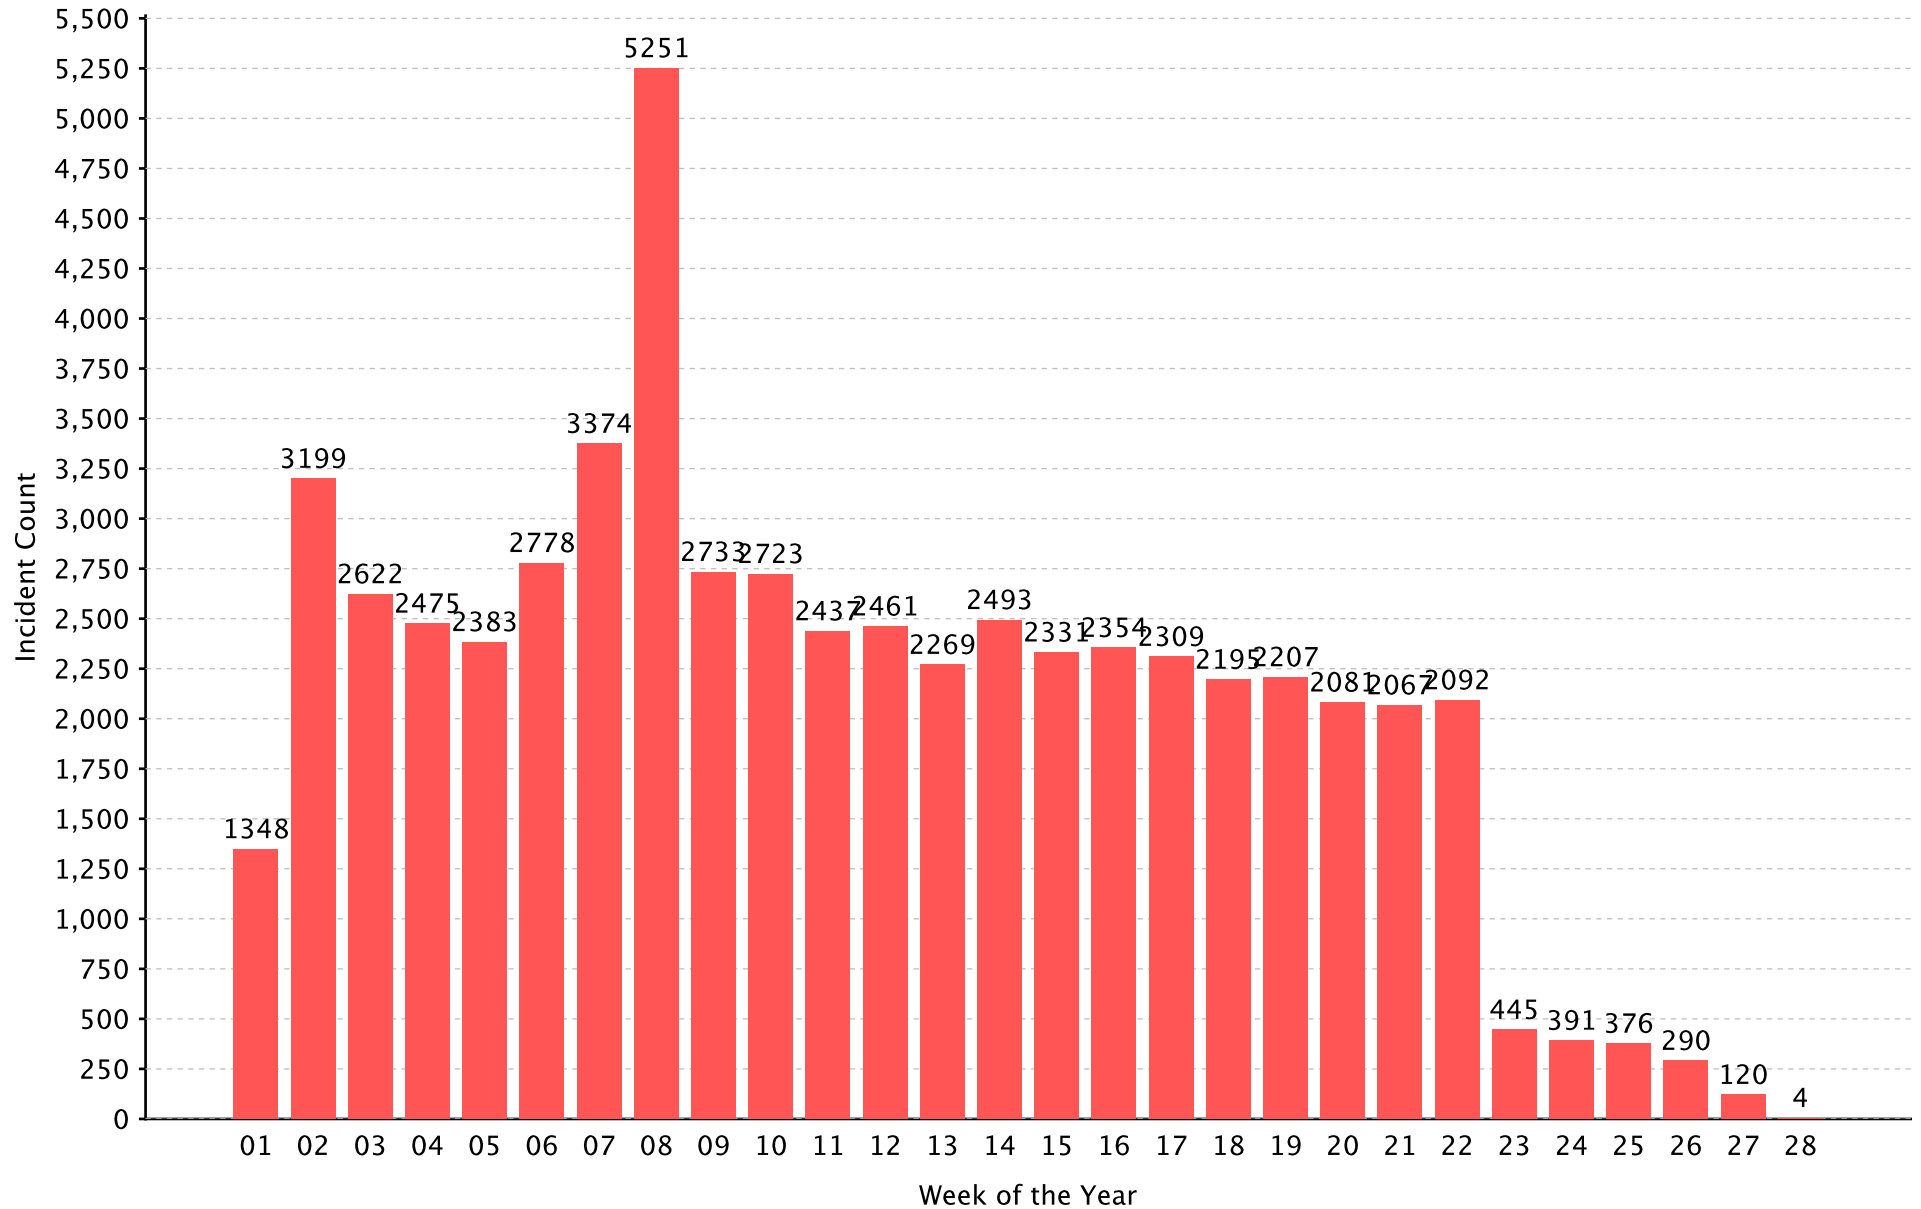

Incident By Time Series: Week of the Year

Report Period: From 01/01/2015 to 07/07/2015

Incident Total: 57,808

All Other Incidents