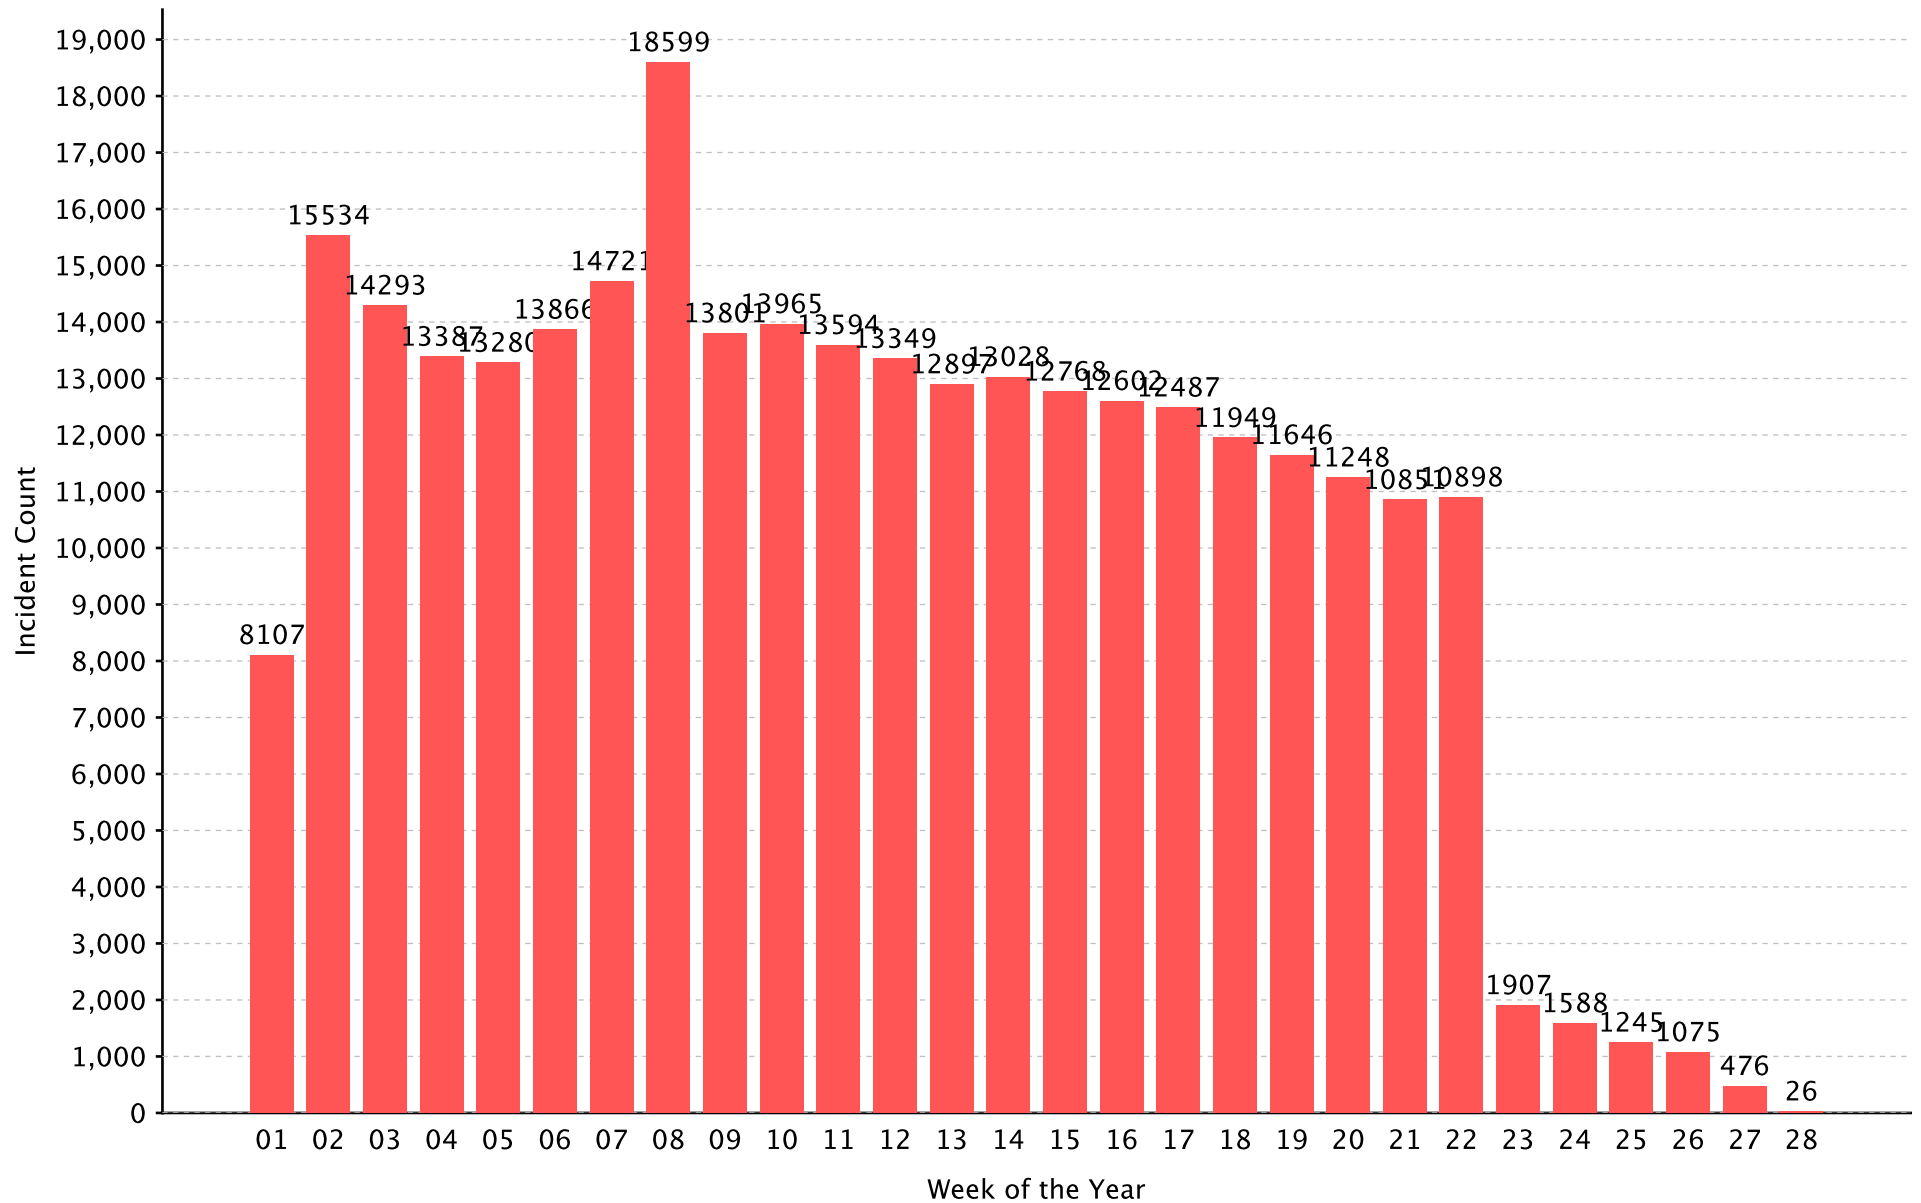

Incident By Time Series: Week of the Year

Report Period: From 01/01/2015 to 07/07/2015

Incident Total: 293,187

Total Incidents *

* - No Activity Incidents Excluded.