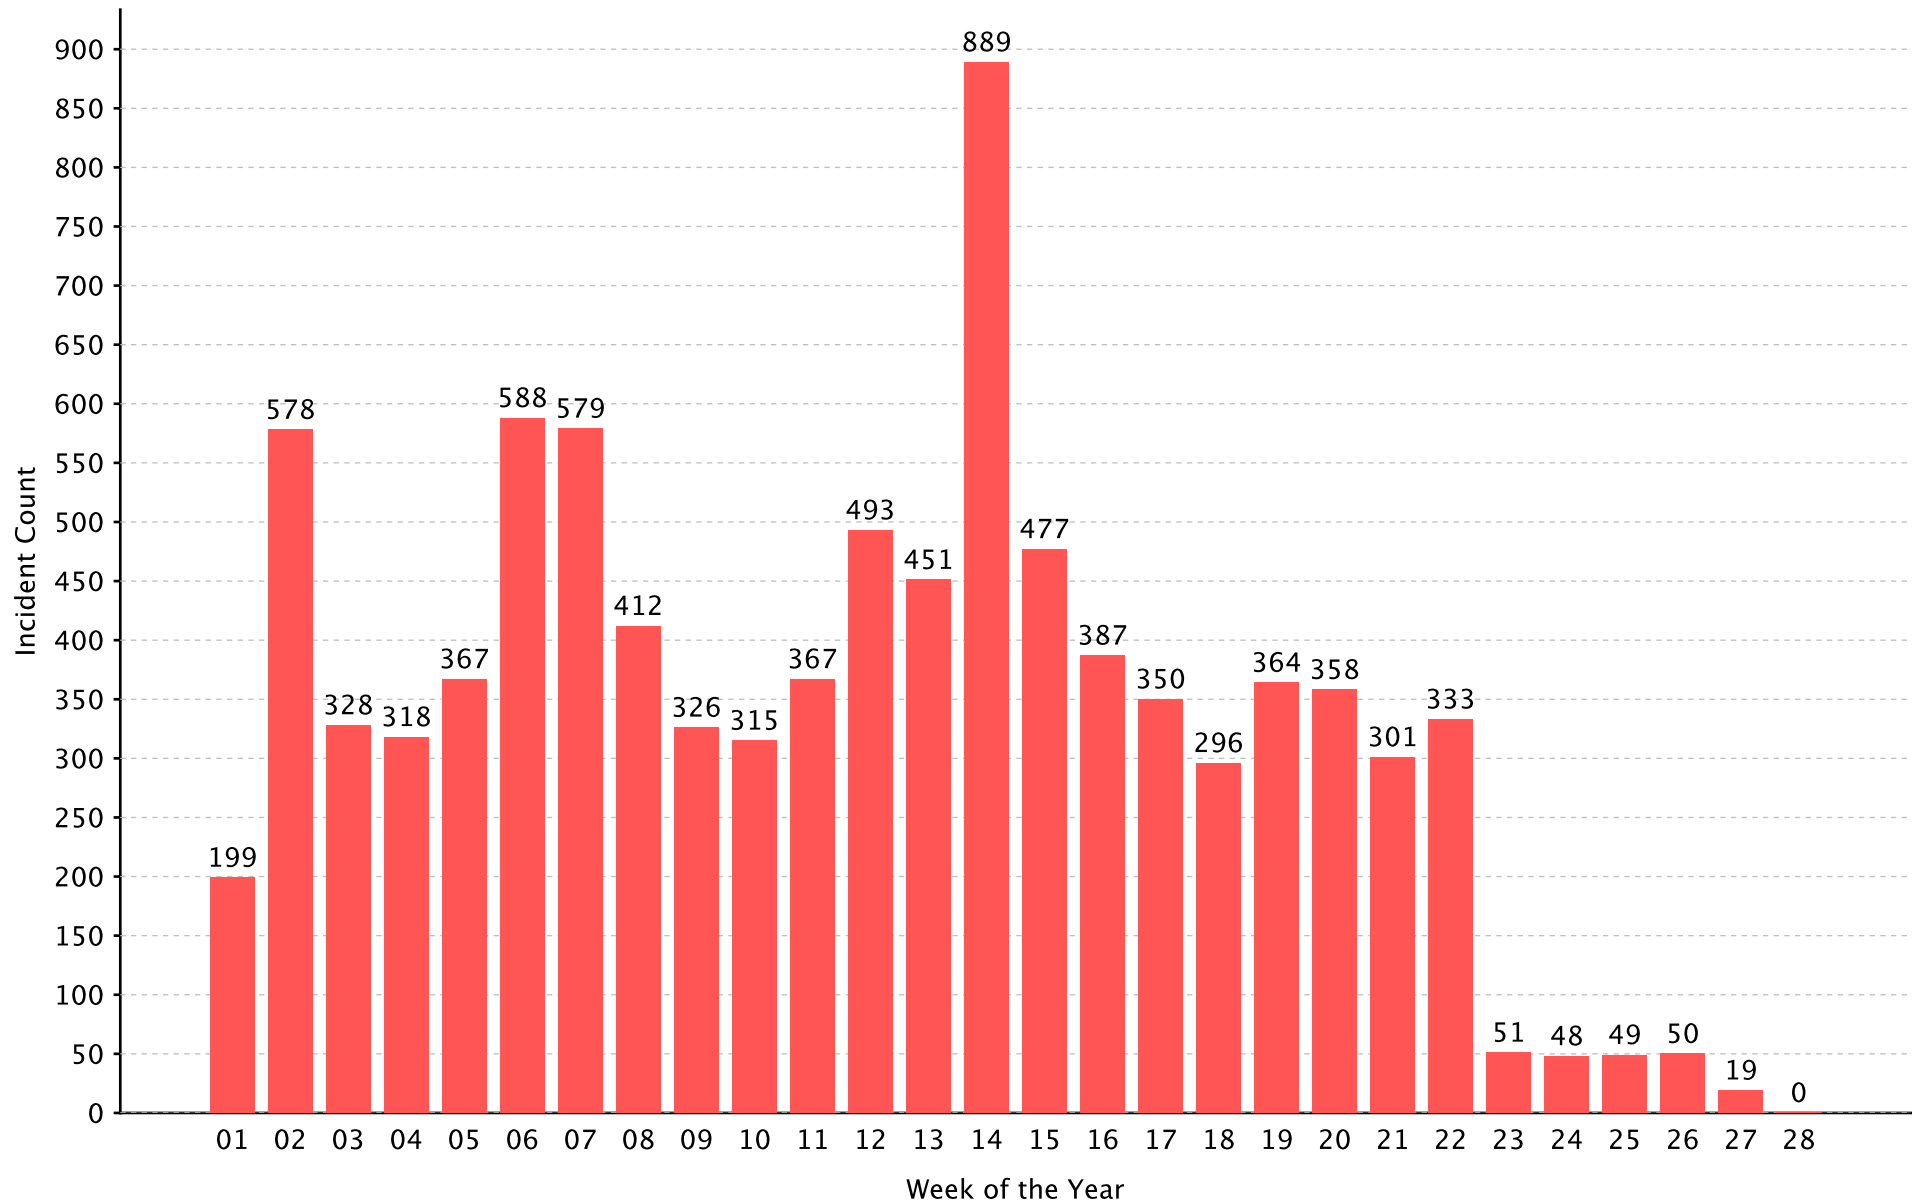

# Incident By Time Series: Week of the Year

Report Period: From 01/01/2015 to 07/07/2015

Incident Total: 293,187

## Total Incidents \*

\* - No Activity Incidents Excluded.

# Incident By Time Series: Week of the Year

Report Period: From 01/01/2015 to 07/07/2015

Incident Total: 9,293

# Incident By Time Series: Week of the Year

Report Period: From 01/01/2015 to 07/07/2015

Incident Total: 205,728