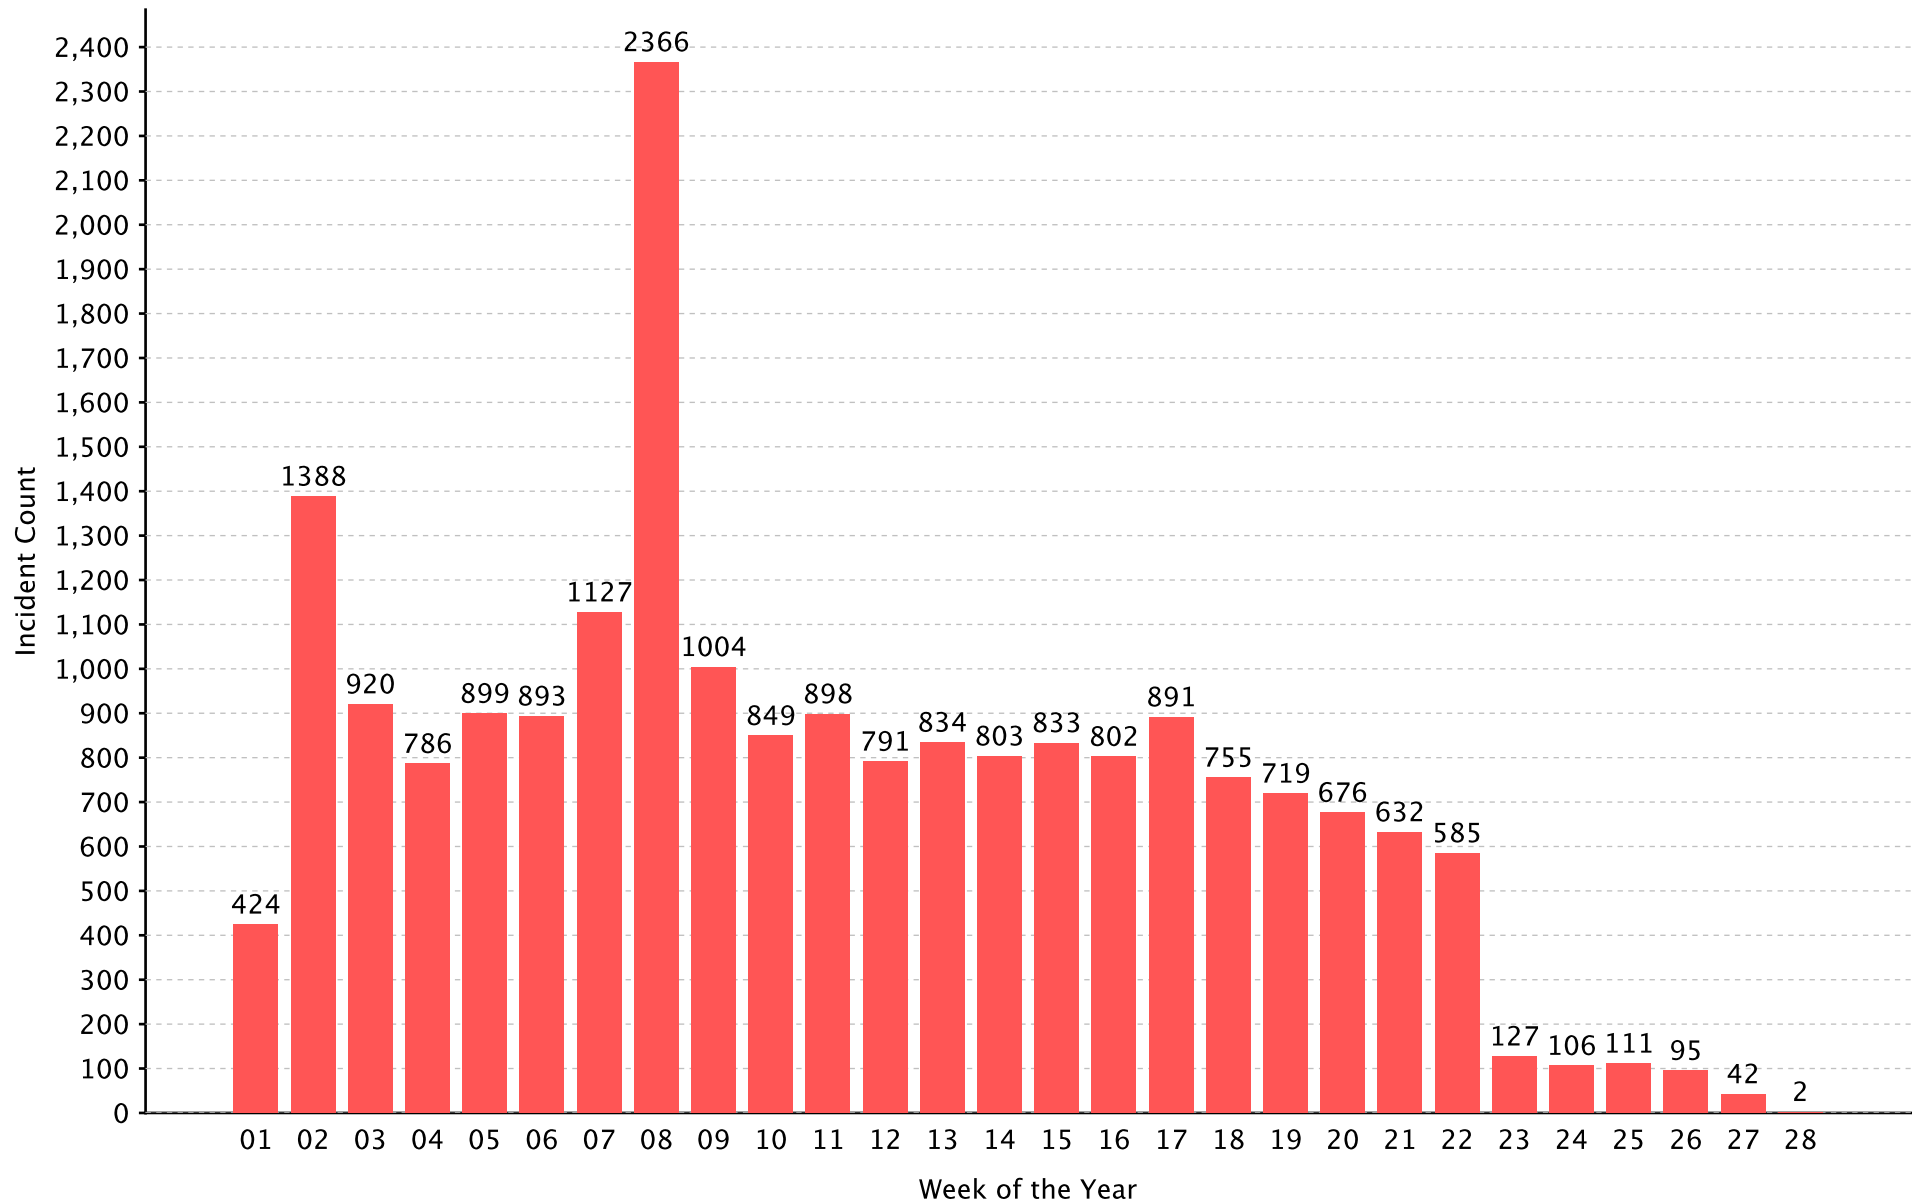

Incident By Time Series: Week of the Year

Report Period: From 01/01/2015 to 07/07/2015

Incident Total: 20,358

False Call Incidents