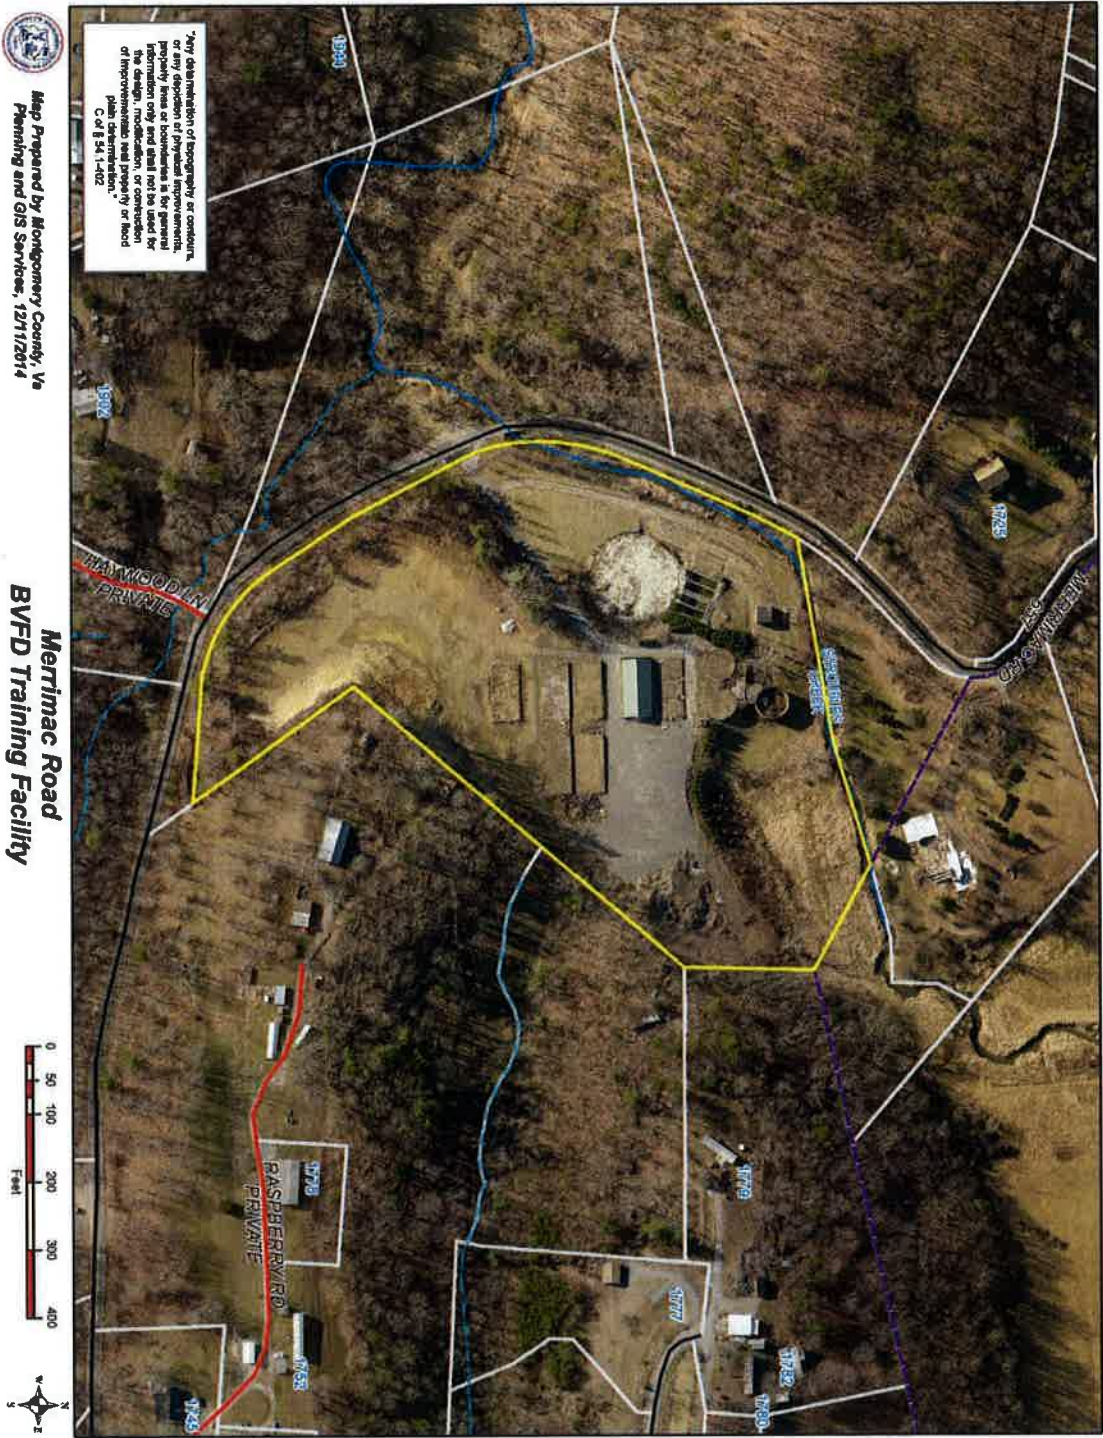

ENCLOSURE 1A

Currently on site we have the following:

- An intermodal box that contains a maze for training firefighters to search and rescue would be victims as well as simulate confined space rescue.
 - A existing structure on the property has been modified and will be used for classroom instruction once electrical, water, and sewer are completed.
- * A ladder training tower has been installed.
- The parking area has and will be used for vehicle extrication training for rescue squads.
 - Department of Forestry installed a dry hydrant in September for fire department members to be trained on proper usage.

Any determination of topography or contour, or any depiction of physical improvements, is for informational purposes only and shall not be used for the design, modification, or construction of improvements real property or food plus determination. C of 154-1-102

Map Prepared by Montgomery County, Va Planning and GIS Services, 12/11/2014

Merriam Road BFD Training Facility