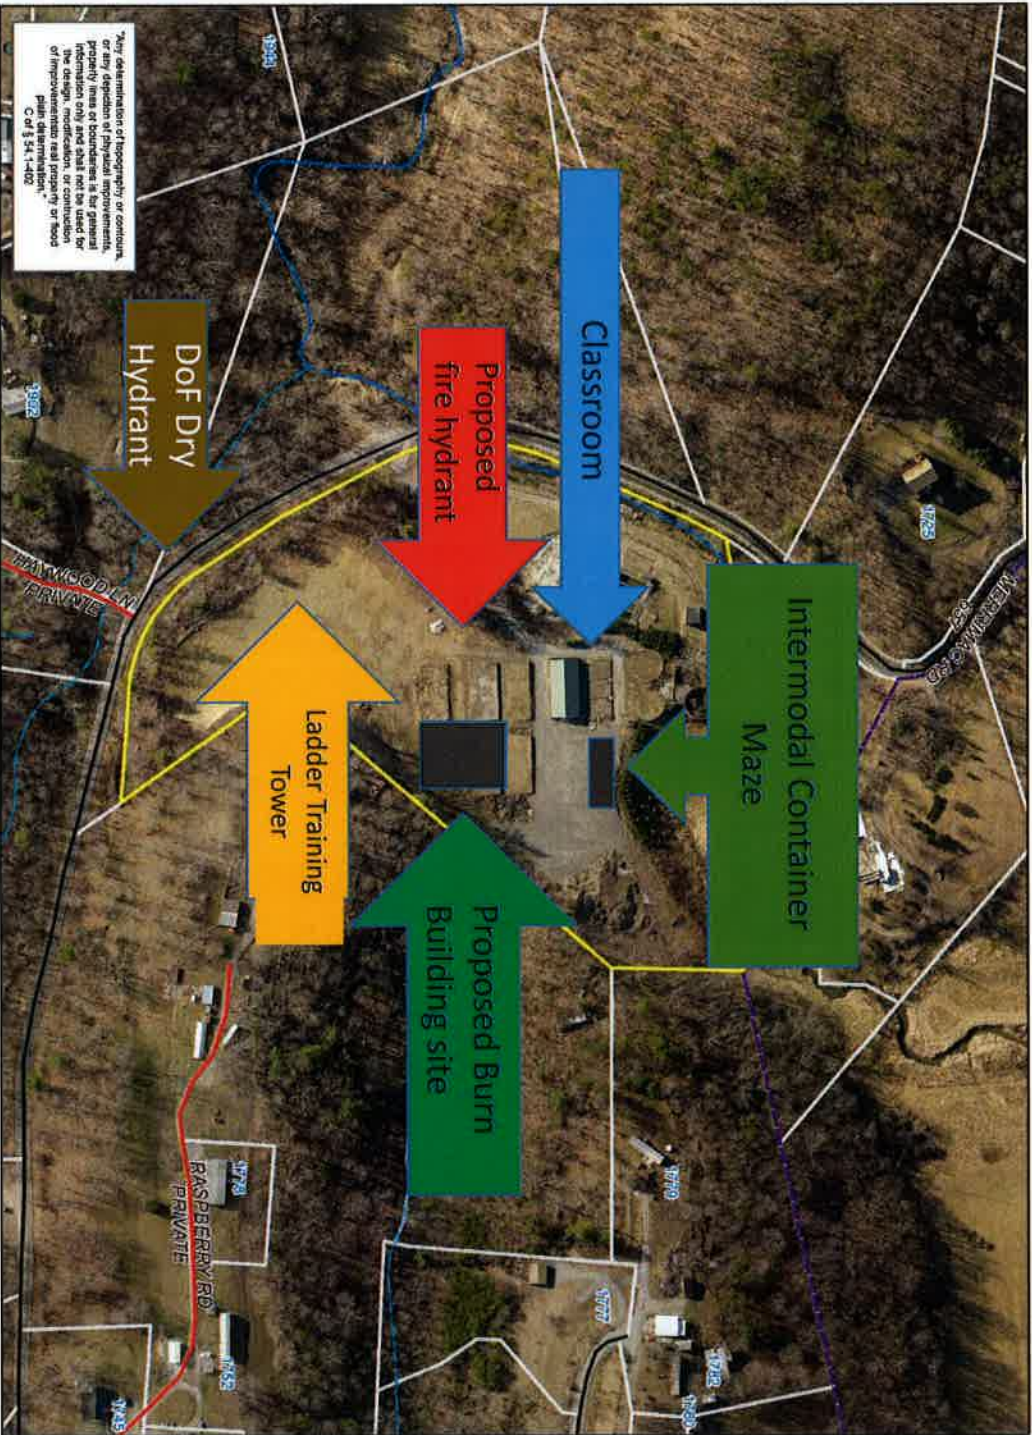

Map Prepared by Montgomery County, Va Planning and GIS Services, 12/11/2014

Merriam Road BFD Training Facility