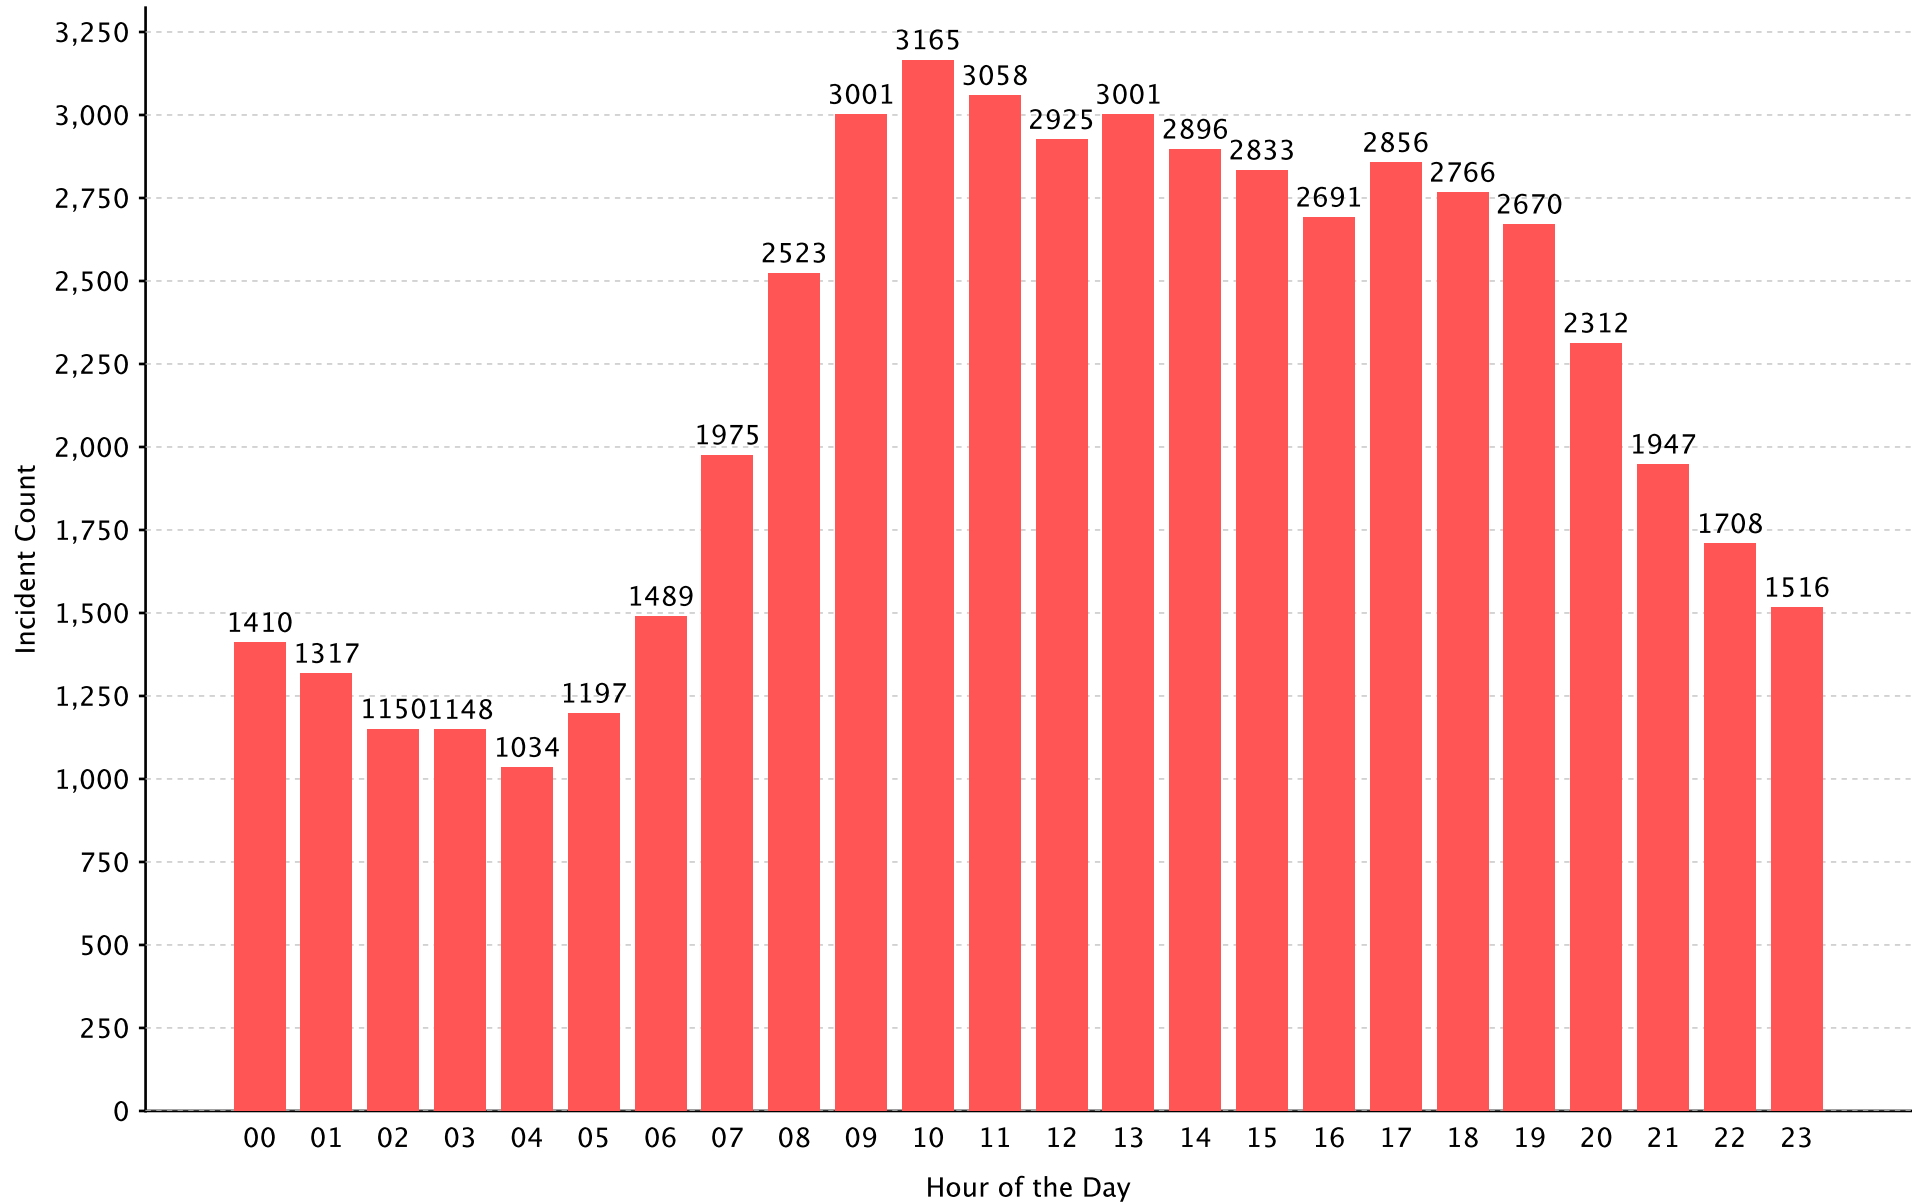

*Data from deactivated fire depts within the list was not included in the report.

Incident By Time Series: Hour of the Day

Report Period: From 01/01/2013 to 12/31/2013

Incident Total: 757,776

Total Incidents *

* - No Activity Incidents Excluded.

Incident By Time Series: Hour of the Day

Report Period: From 01/01/2013 to 12/31/2013

Incident Total: 22,590

Fire Incidents

Incident By Time Series: Hour of the Day

Report Period: From 01/01/2013 to 12/31/2013

Incident Total: 530,494

EMS Incidents

Incident By Time Series: Hour of the Day

Report Period: From 01/01/2013 to 12/31/2013

Incident Total: 52,588

False Call Incidents

Incident By Time Series: Hour of the Day

Report Period: From 01/01/2013 to 12/31/2013

Incident Total: 152,104

All Other Incidents

Incident By Time Series: Hour of the Day