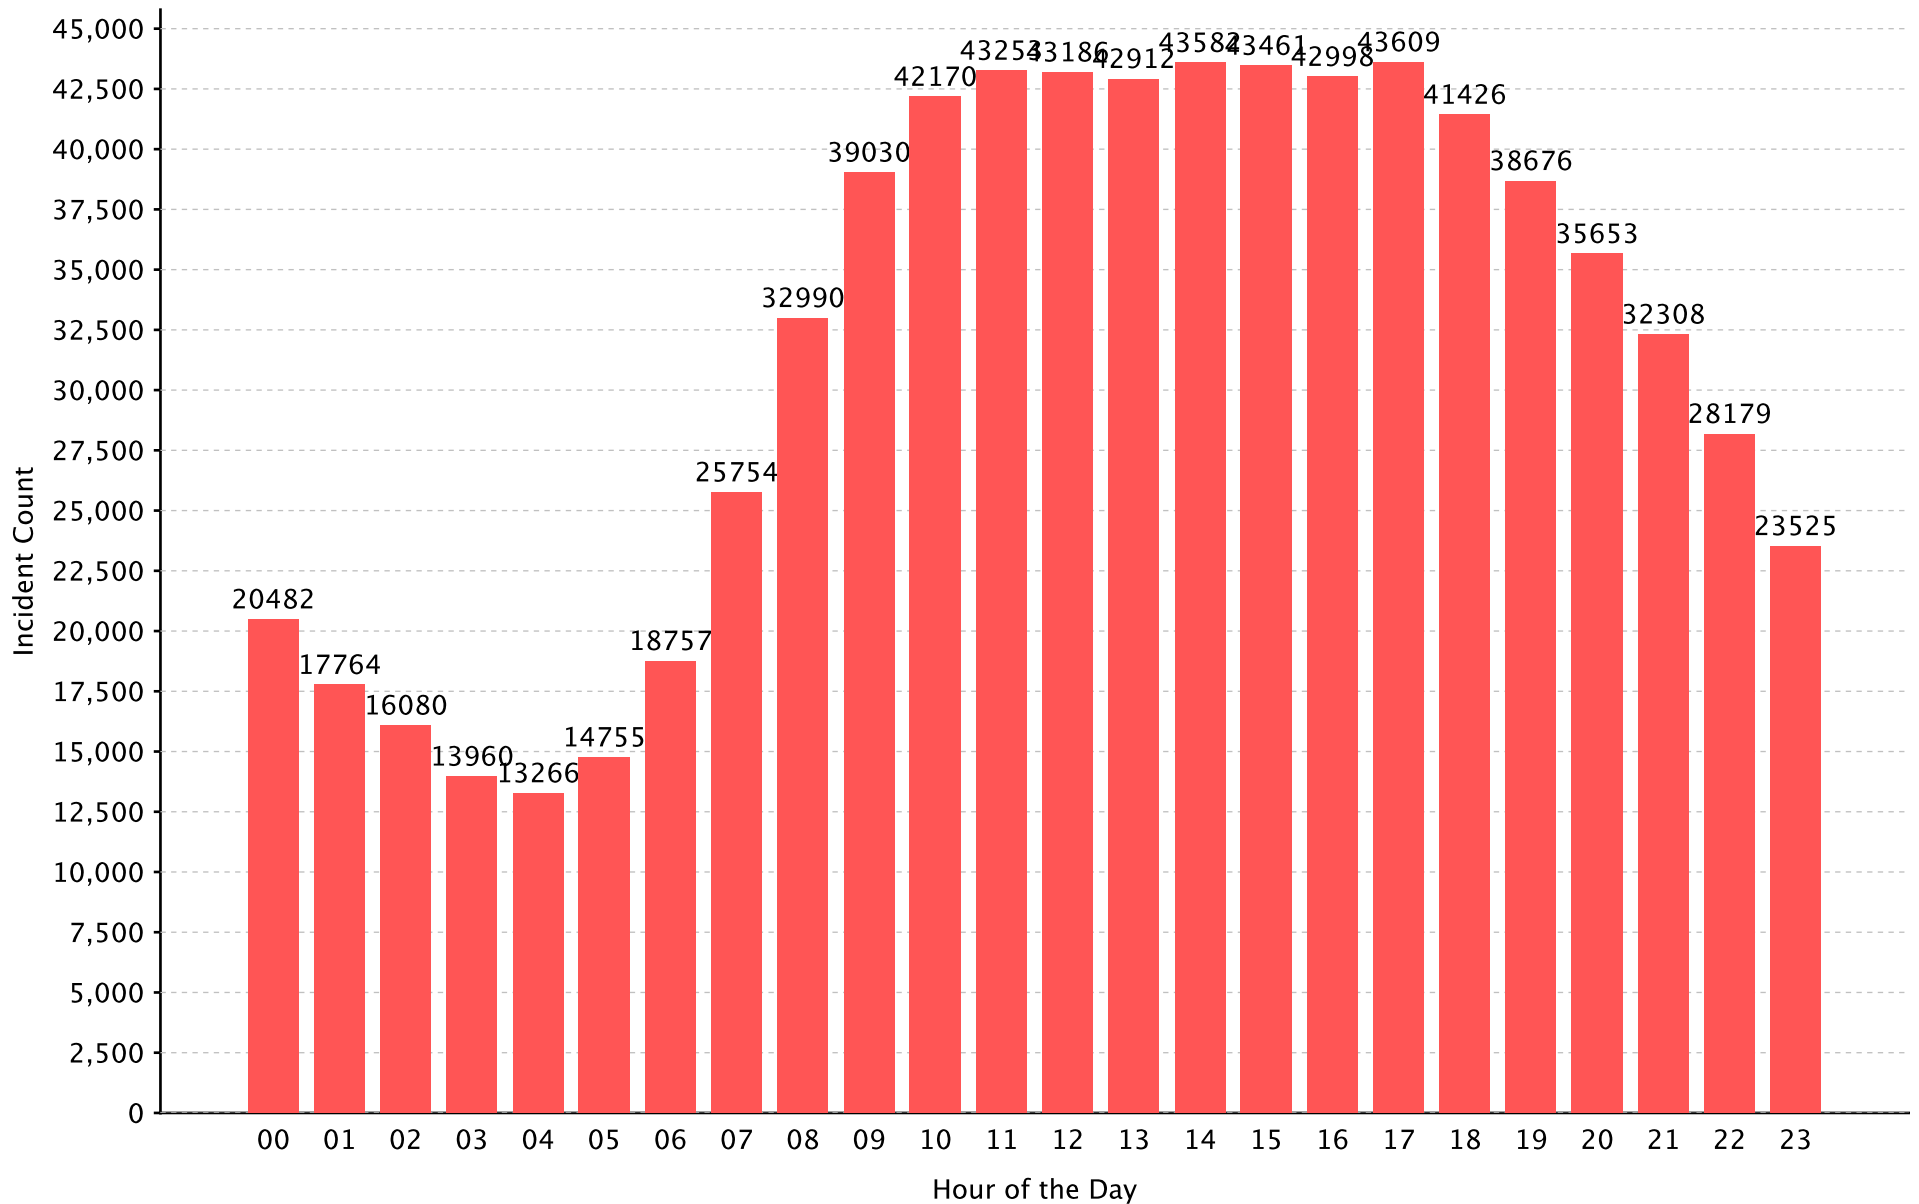

Incident By Time Series: Hour of the Day

Created by: Dwight Crews (VA)

Report Parameters:

Report Period: From 01/01/2013 to 12/31/2013

Time Series: Hour of the Day

State: VA

Version: All

Status: All

*Data from deactivated fire depts within the list was not included in the report.

Incident By Time Series: Hour of the Day

Report Period: From 01/01/2013 to 12/31/2013

Incident Total: 757,776

Total Incidents *

* - No Activity Incidents Excluded.

Incident By Time Series: Hour of the Day

Report Period: From 01/01/2013 to 12/31/2013

Incident Total: 22,590

Fire Incidents

Incident By Time Series: Hour of the Day

Report Period: From 01/01/2013 to 12/31/2013

Report Period: From 01/01/2013 to 12/31/2013

Incident Total: 152,104

All Other Incidents

Incident By Time Series: Hour of the Day