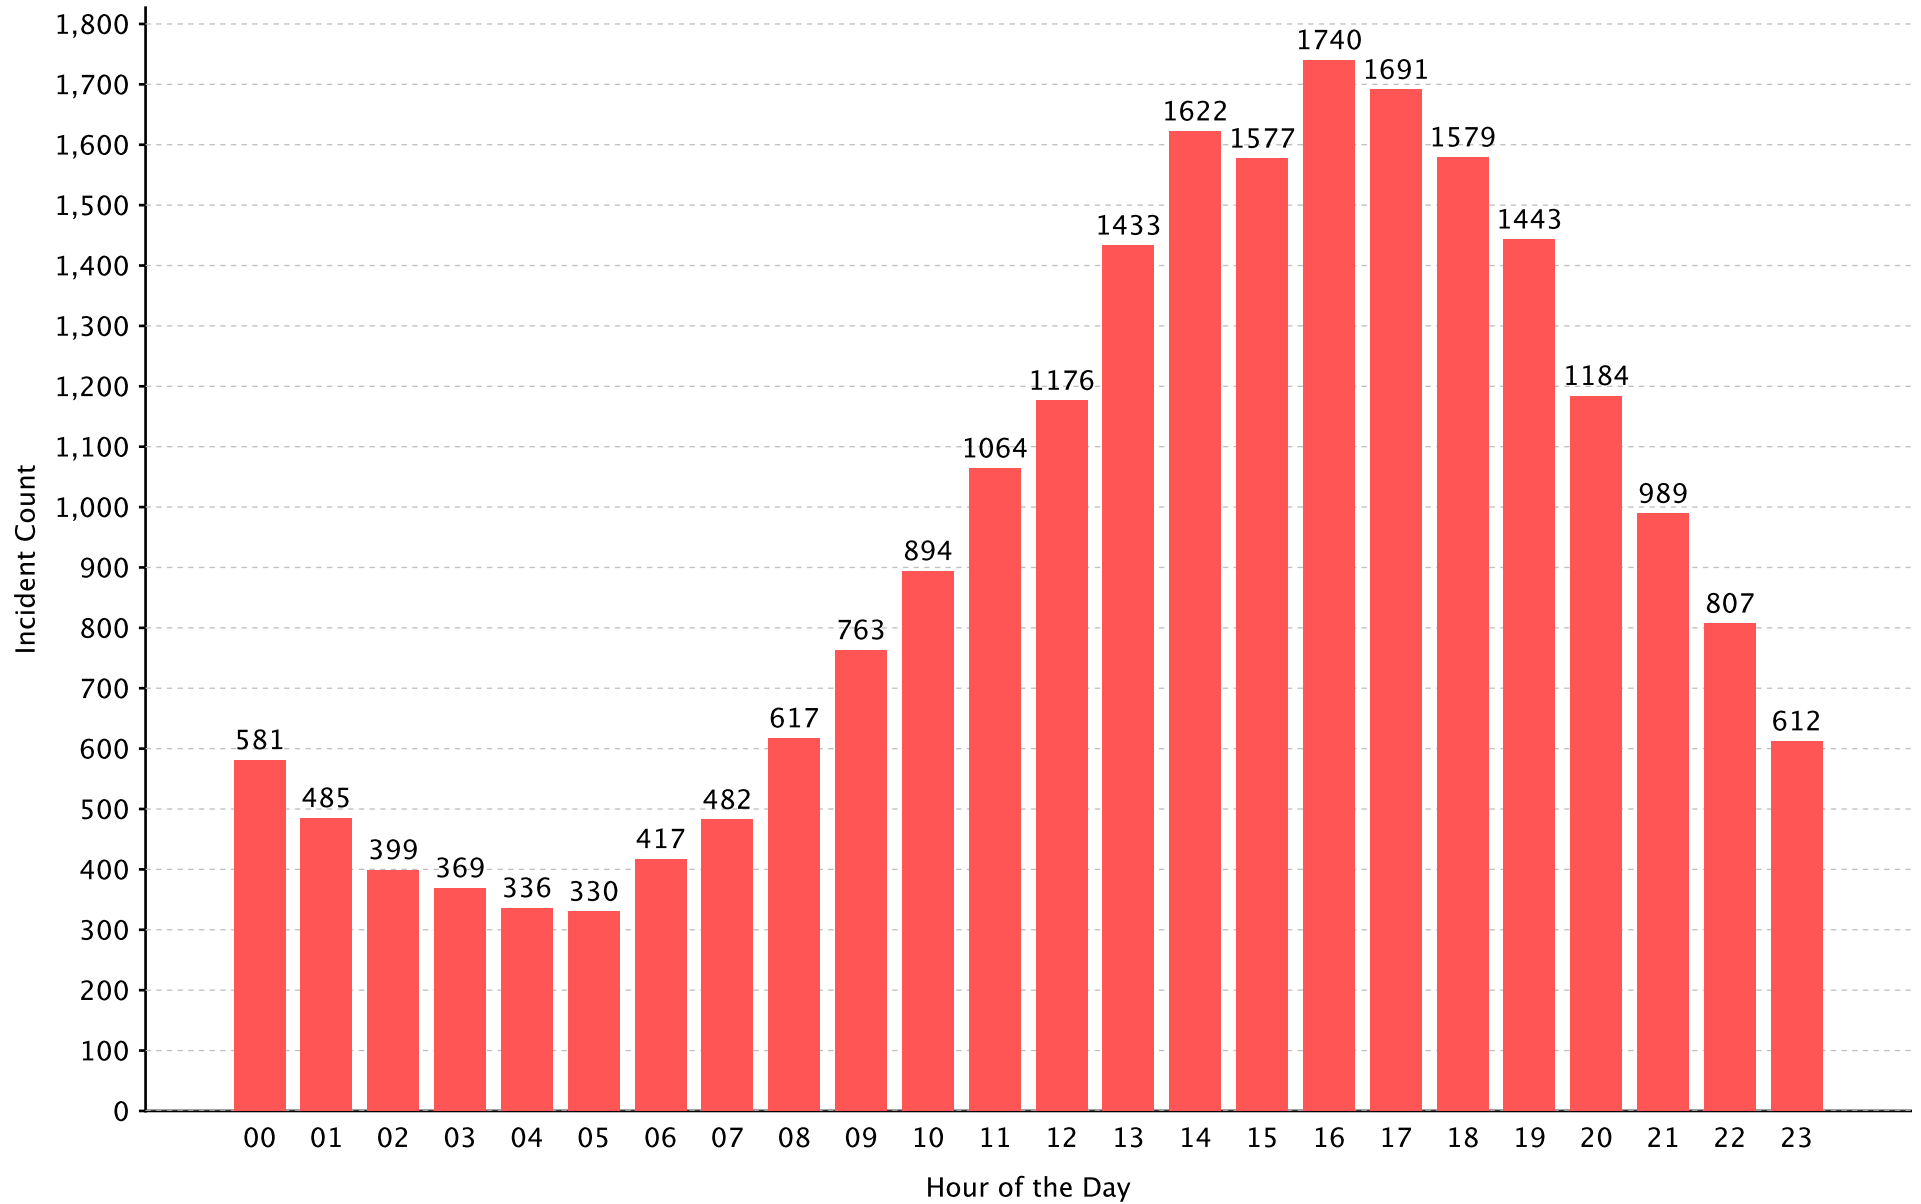

Incident By Time Series: Hour of the Day

Created by: Dwight Crews (VA)

Report Parameters:

Report Period: From 01/01/2013 to 12/31/2013

Time Series: Hour of the Day

State: VA

Version: All

Status: All

*Data from deactivated fire depts within the list was not included in the report.

Incident By Time Series: Hour of the Day

Report Period: From 01/01/2013 to 12/31/2013

Incident Total: 757,776

Total Incidents *

* - No Activity Incidents Excluded.

Incident By Time Series: Hour of the Day

Report Period: From 01/01/2013 to 12/31/2013

Incident Total: 22,590

Fire Incidents

Incident By Time Series: Hour of the Day

Report Period: From 01/01/2013 to 12/31/2013

Report Period: From 01/01/2013 to 12/31/2013

Incident Total: 152,104

All Other Incidents

Incident By Time Series: Hour of the Day