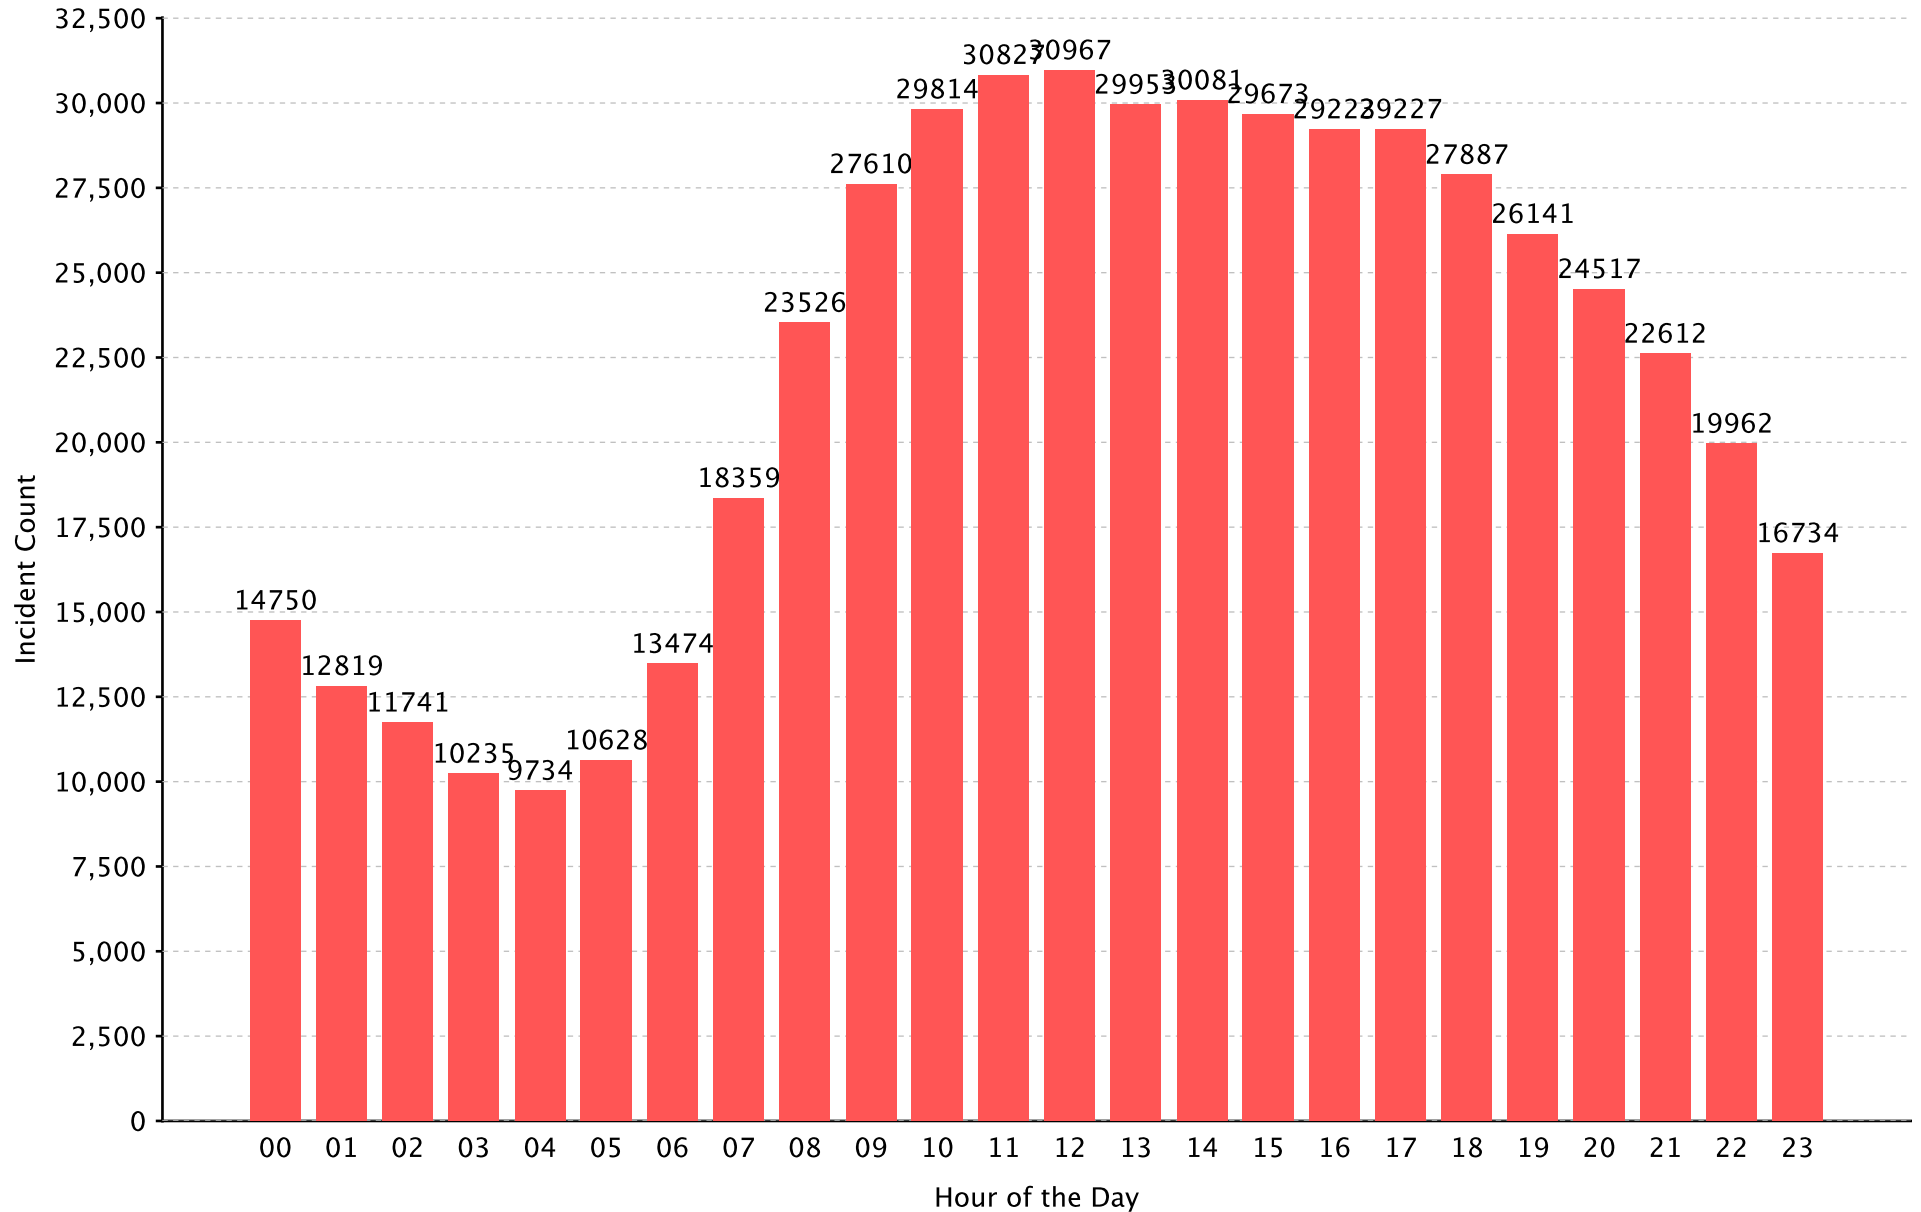

*Data from deactivated fire depts within the list was not included in the report.

Incident By Time Series: Hour of the Day

Report Period: From 01/01/2013 to 12/31/2013

Incident Total: 757,776

Total Incidents *

* - No Activity Incidents Excluded.

Incident By Time Series: Hour of the Day

Report Period: From 01/01/2013 to 12/31/2013

Incident Total: 22,590

Fire Incidents

Incident By Time Series: Hour of the Day

Report Period: From 01/01/2013 to 12/31/2013

Incident Total: 530,494

EMS Incidents

Incident By Time Series: Hour of the Day

Report Period: From 01/01/2013 to 12/31/2013

Incident Total: 52,588

False Call Incidents

Incident By Time Series: Hour of the Day

Report Period: From 01/01/2013 to 12/31/2013

Incident Total: 152,104

All Other Incidents

Incident By Time Series: Hour of the Day