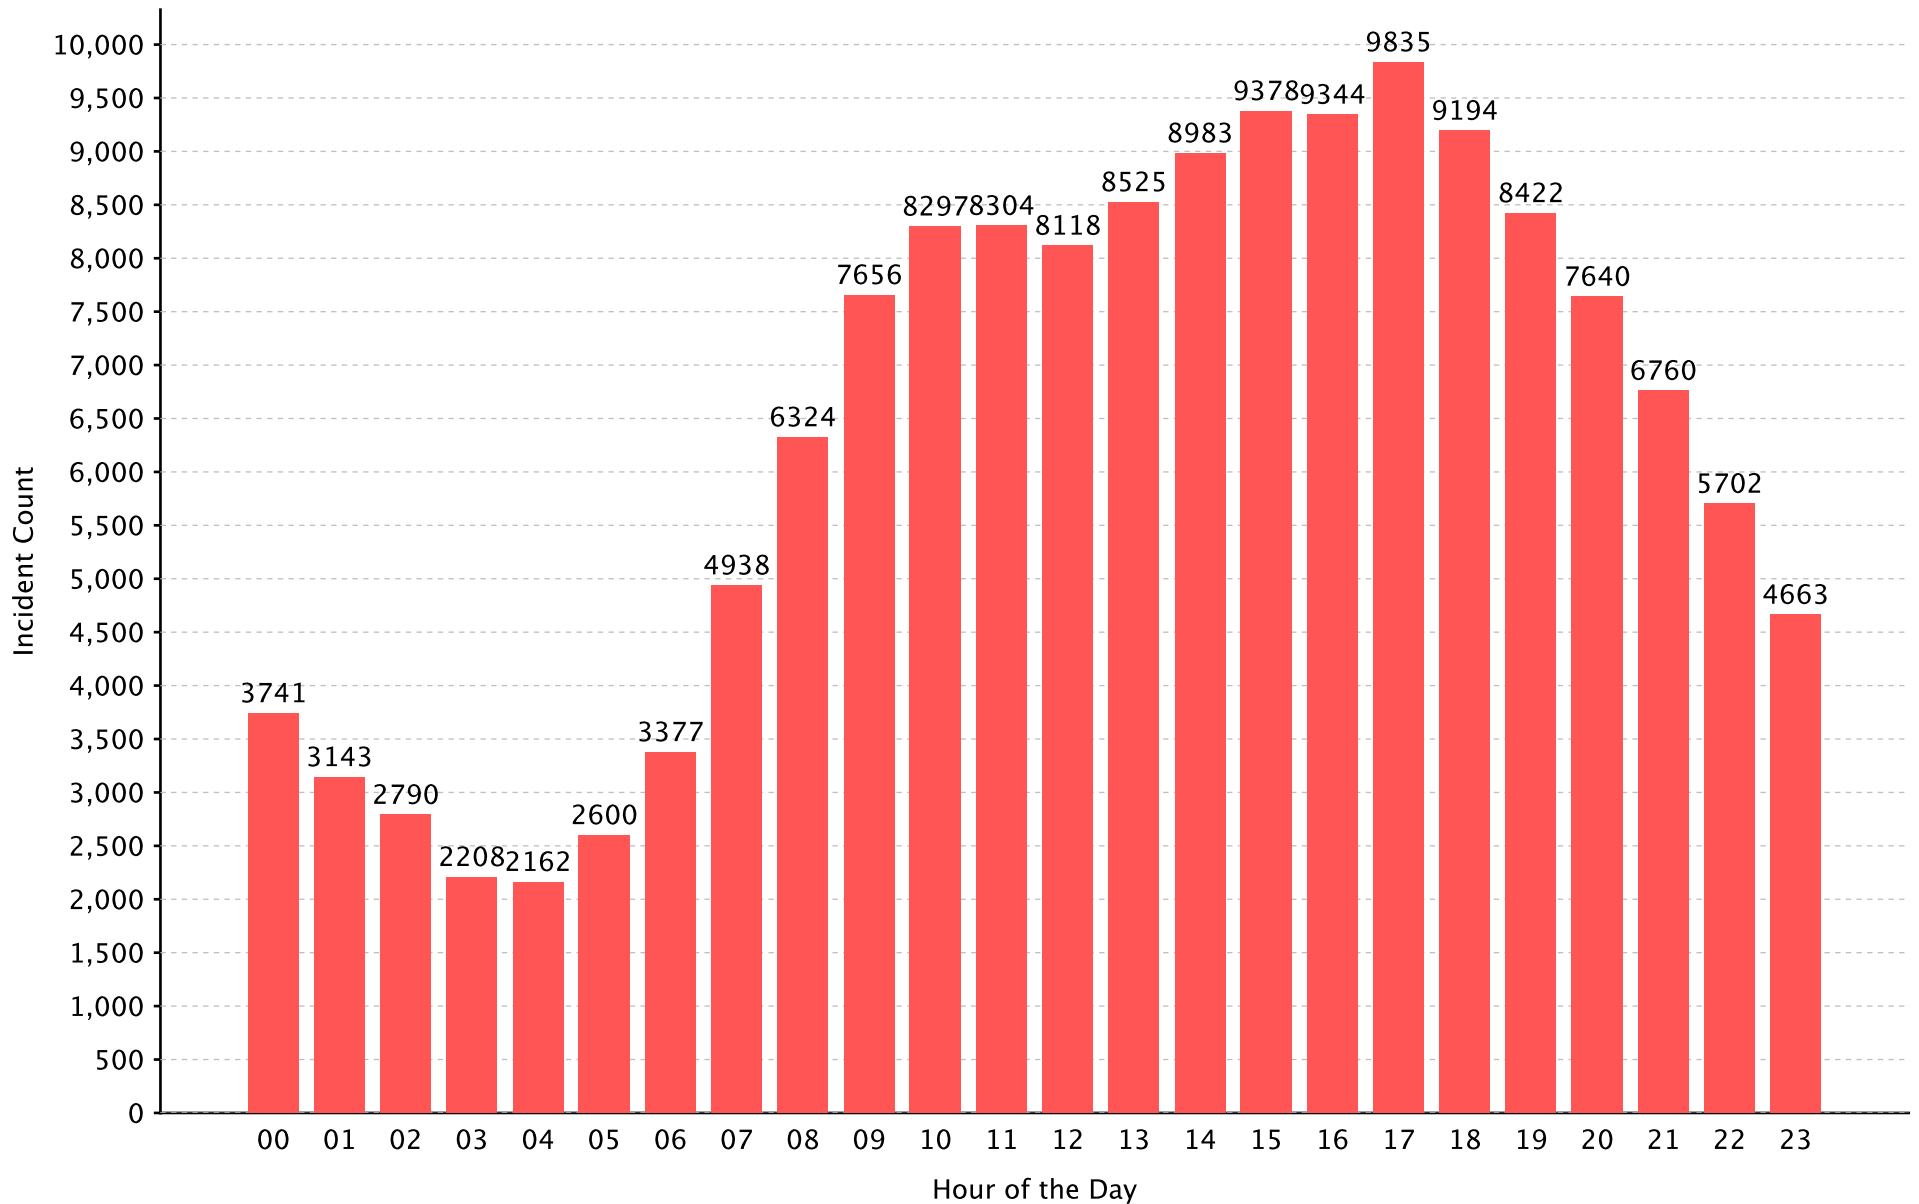

*Data from deactivated fire depts within the list was not included in the report.

Incident By Time Series: Hour of the Day

Report Period: From 01/01/2013 to 12/31/2013

Incident Total: 757,776

Total Incidents *

* - No Activity Incidents Excluded.

Incident By Time Series: Hour of the Day

Report Period: From 01/01/2013 to 12/31/2013

Incident Total: 22,590

Fire Incidents

Incident By Time Series: Hour of the Day

Report Period: From 01/01/2013 to 12/31/2013

Incident Total: 530,494

EMS Incidents

Incident By Time Series: Hour of the Day

Report Period: From 01/01/2013 to 12/31/2013

Incident Total: 52,588

False Call Incidents

Incident By Time Series: Hour of the Day

Report Period: From 01/01/2013 to 12/31/2013

Incident Total: 152,104

All Other Incidents

Incident By Time Series: Hour of the Day