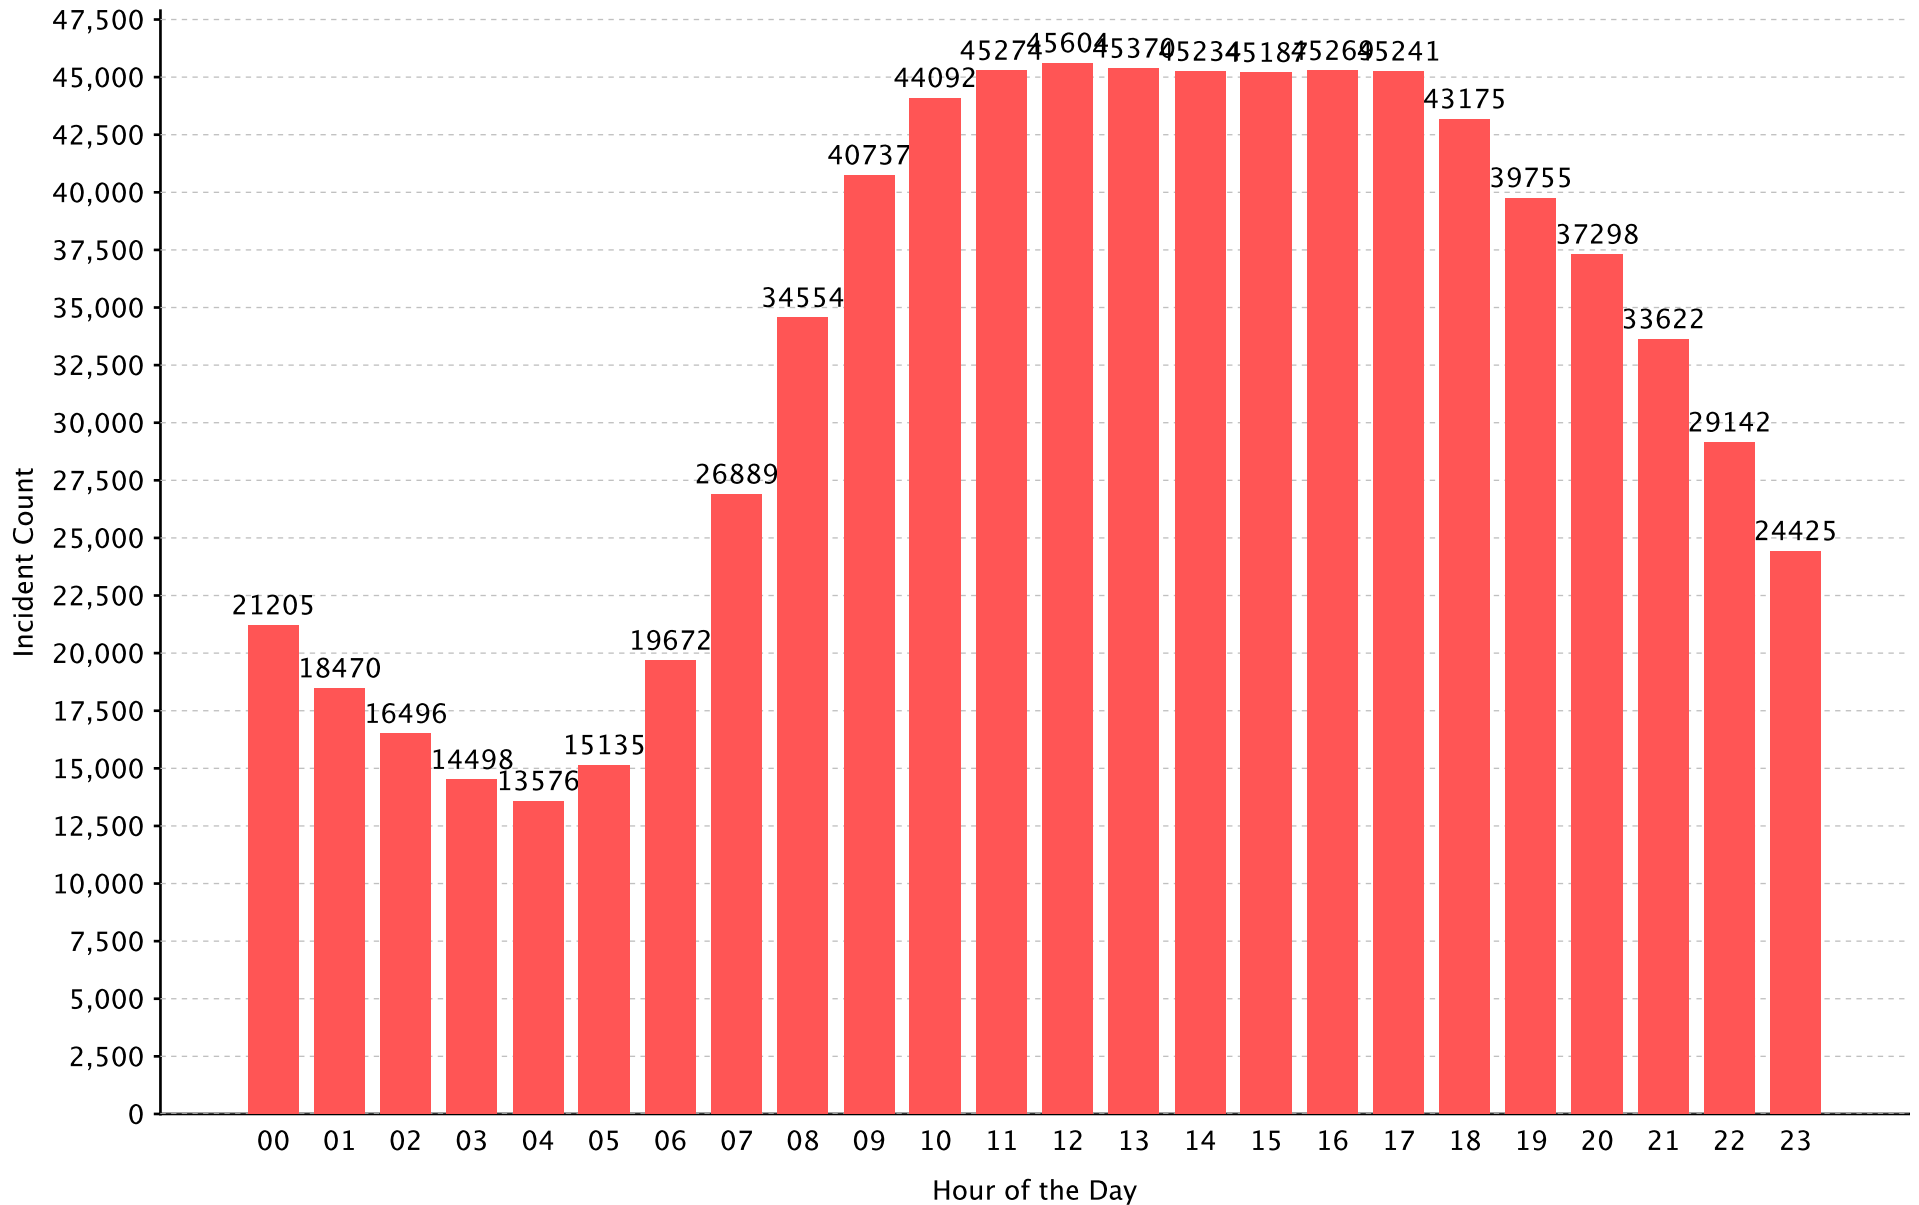

Incident By Time Series: Hour of the Day

Report Period: From 01/01/2014 to 12/31/2014

Incident Total: 789,920

Total Incidents *

* - No Activity Incidents Excluded.