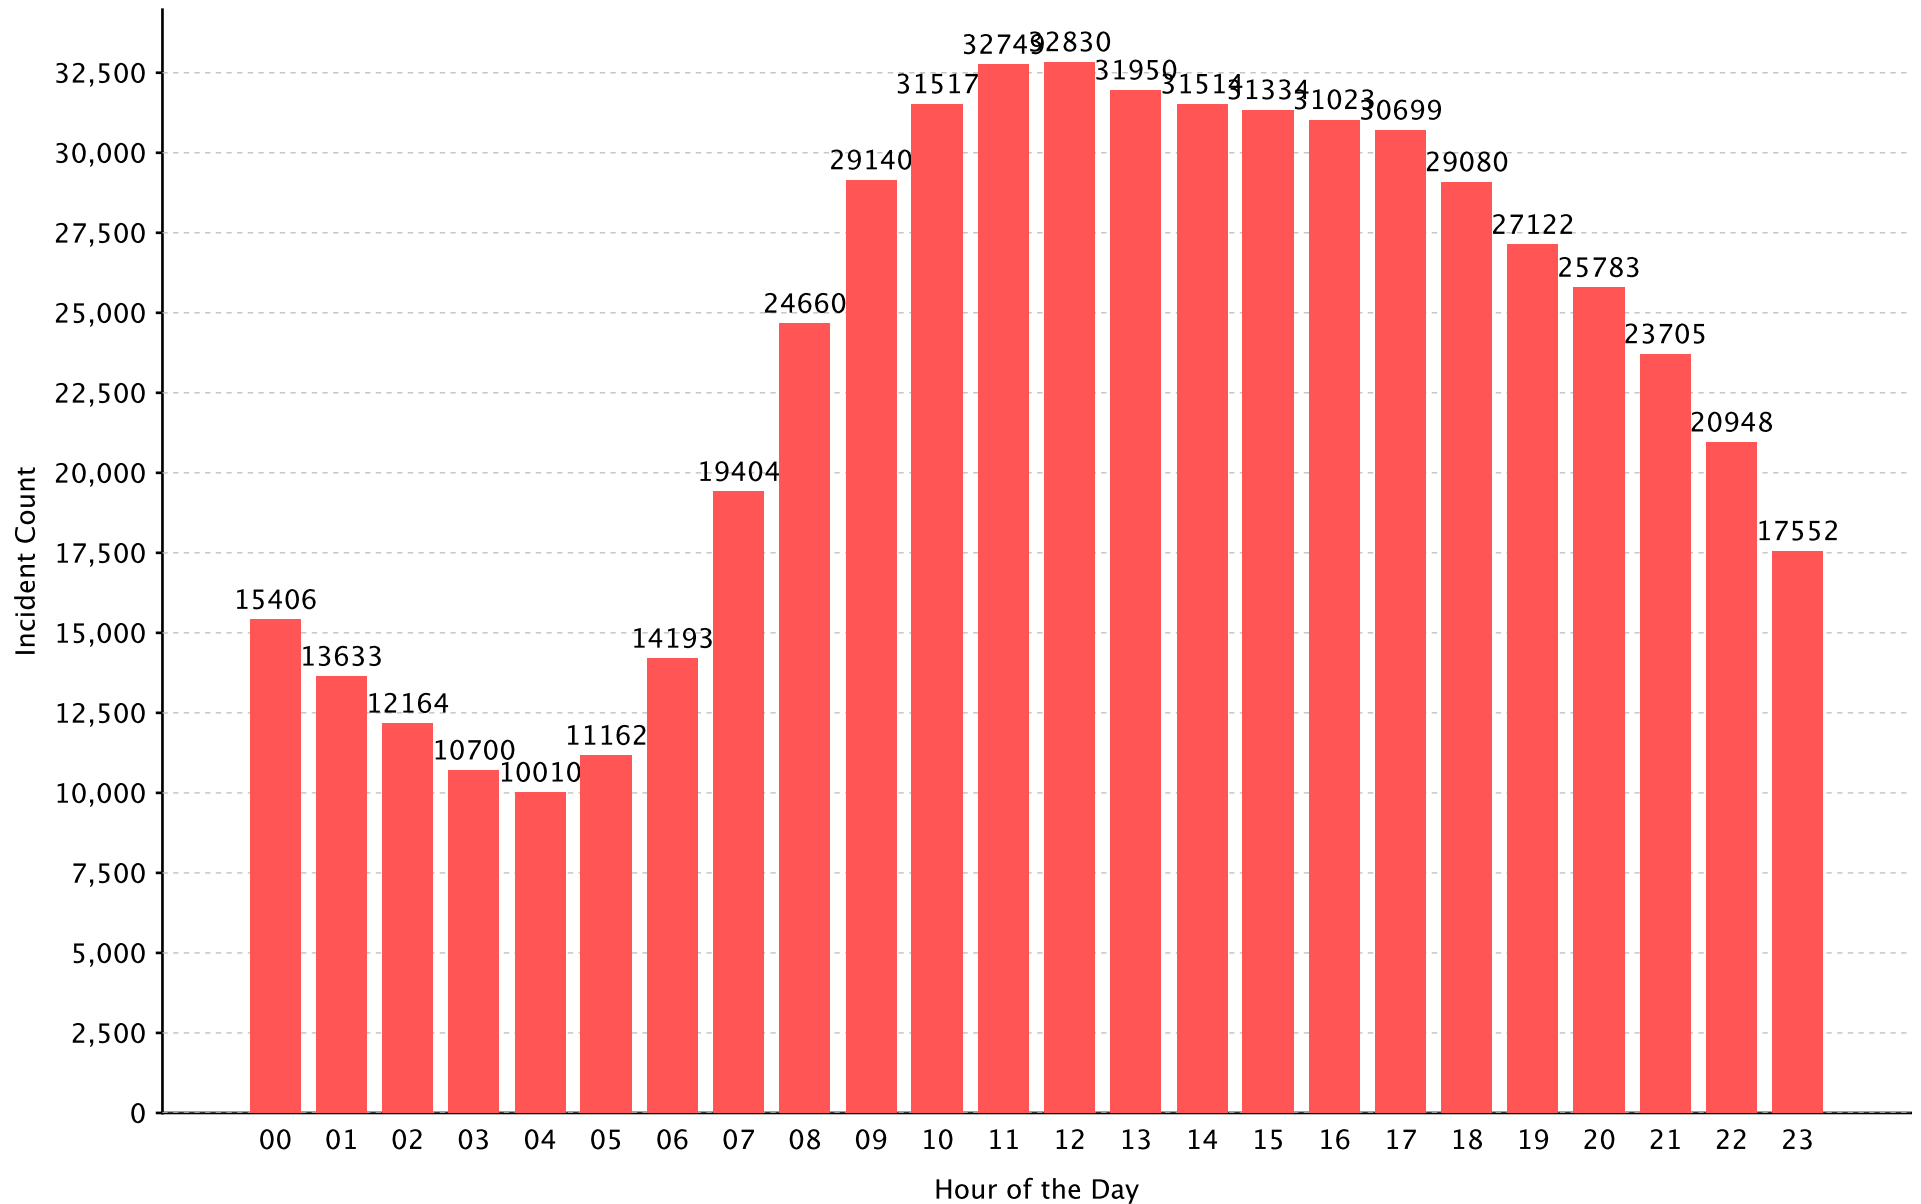

# Incident By Time Series: Hour of the Day

Report Period: From 01/01/2014 to 12/31/2014

Incident Total: 789,920

# Incident By Time Series: Hour of the Day

Report Period: From 01/01/2014 to 12/31/2014

Incident Total: 23,235

# Incident By Time Series: Hour of the Day

Report Period: From 01/01/2014 to 12/31/2014

Incident Total: 558,278

# Incident By Time Series: Hour of the Day

Report Period: From 01/01/2014 to 12/31/2014

Incident Total: 55,106