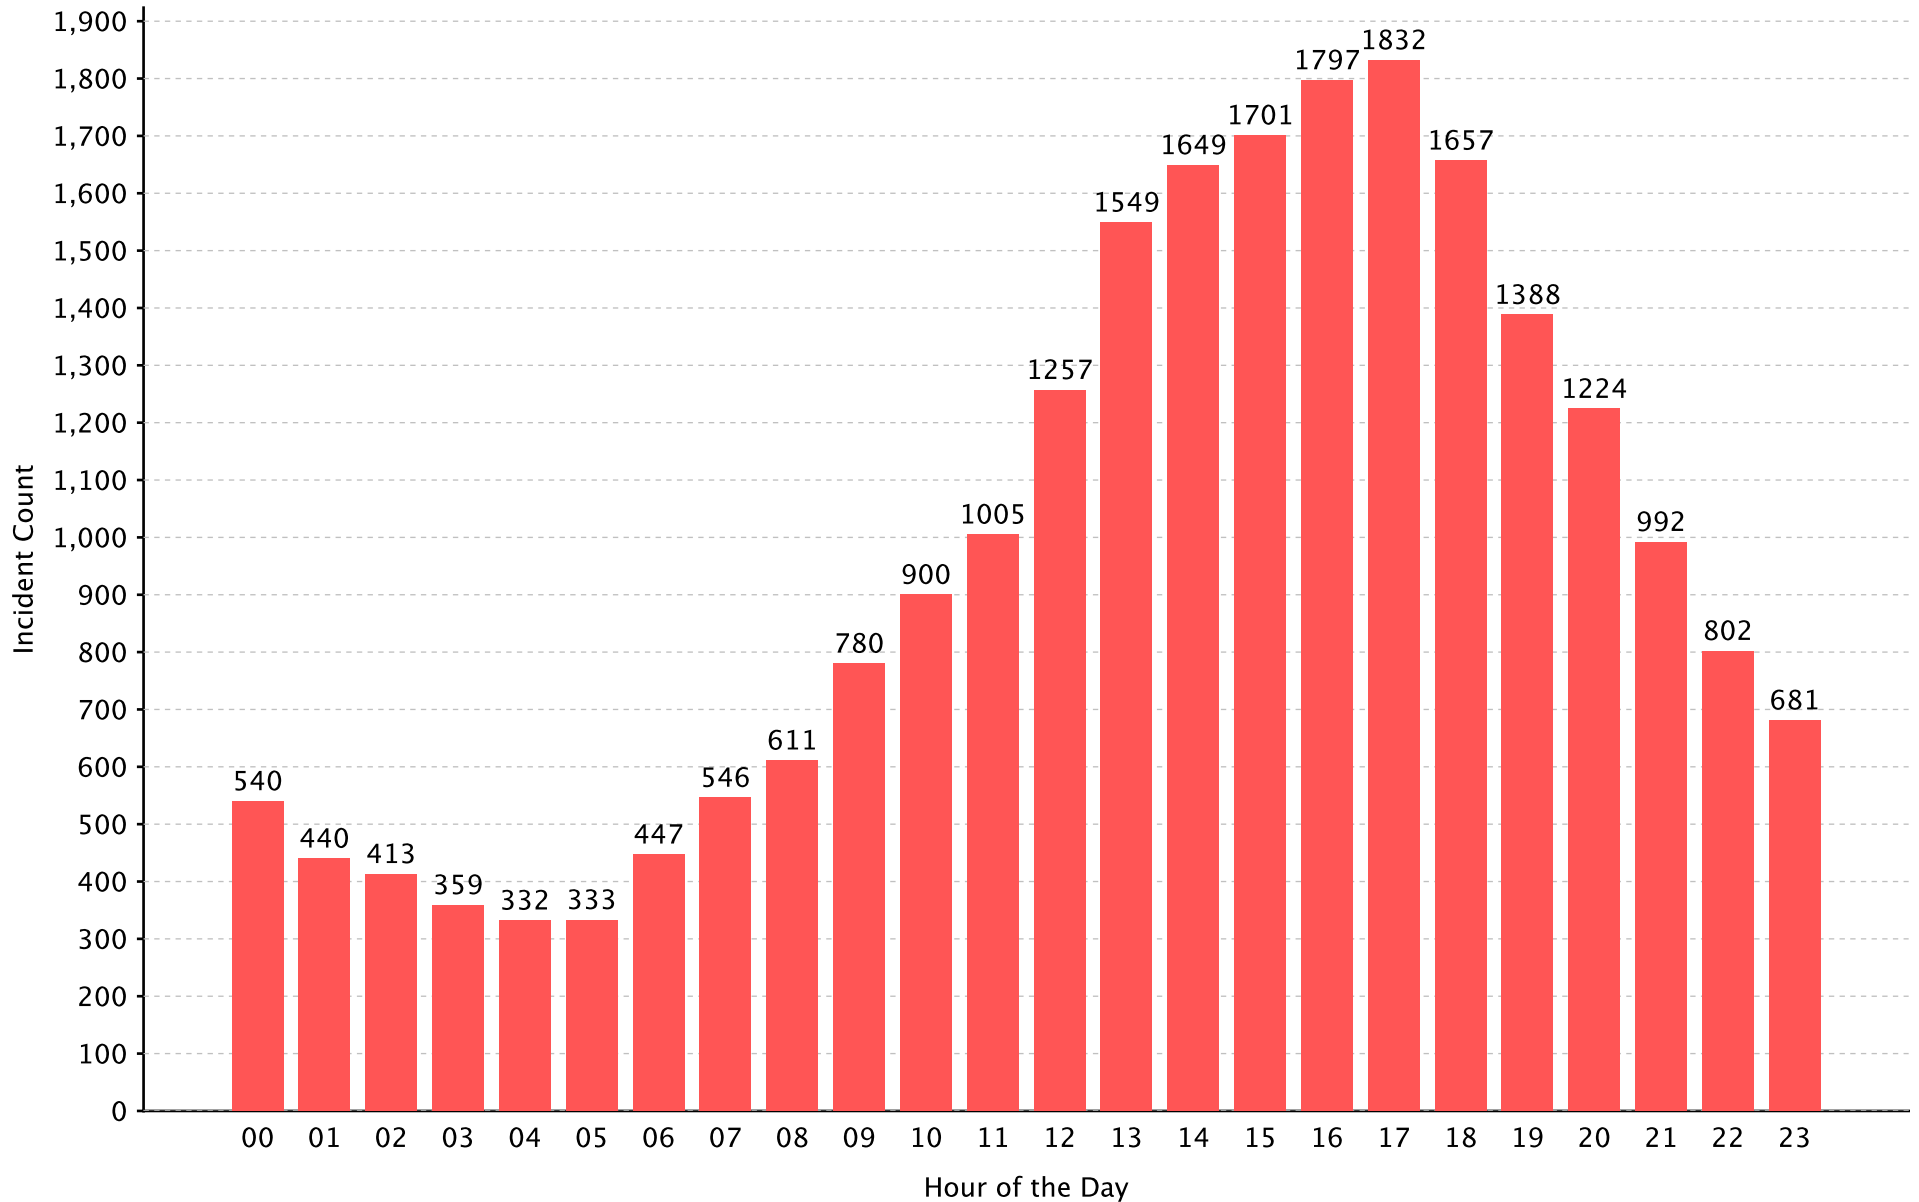

# Incident By Time Series: Hour of the Day

Report Period: From 01/01/2014 to 12/31/2014

Incident Total: 789,920

## Total Incidents \*

\* - No Activity Incidents Excluded.

# Incident By Time Series: Hour of the Day

Report Period: From 01/01/2014 to 12/31/2014

Incident Total: 23,235

# Incident By Time Series: Hour of the Day

Report Period: From 01/01/2014 to 12/31/2014

Incident Total: 558,278