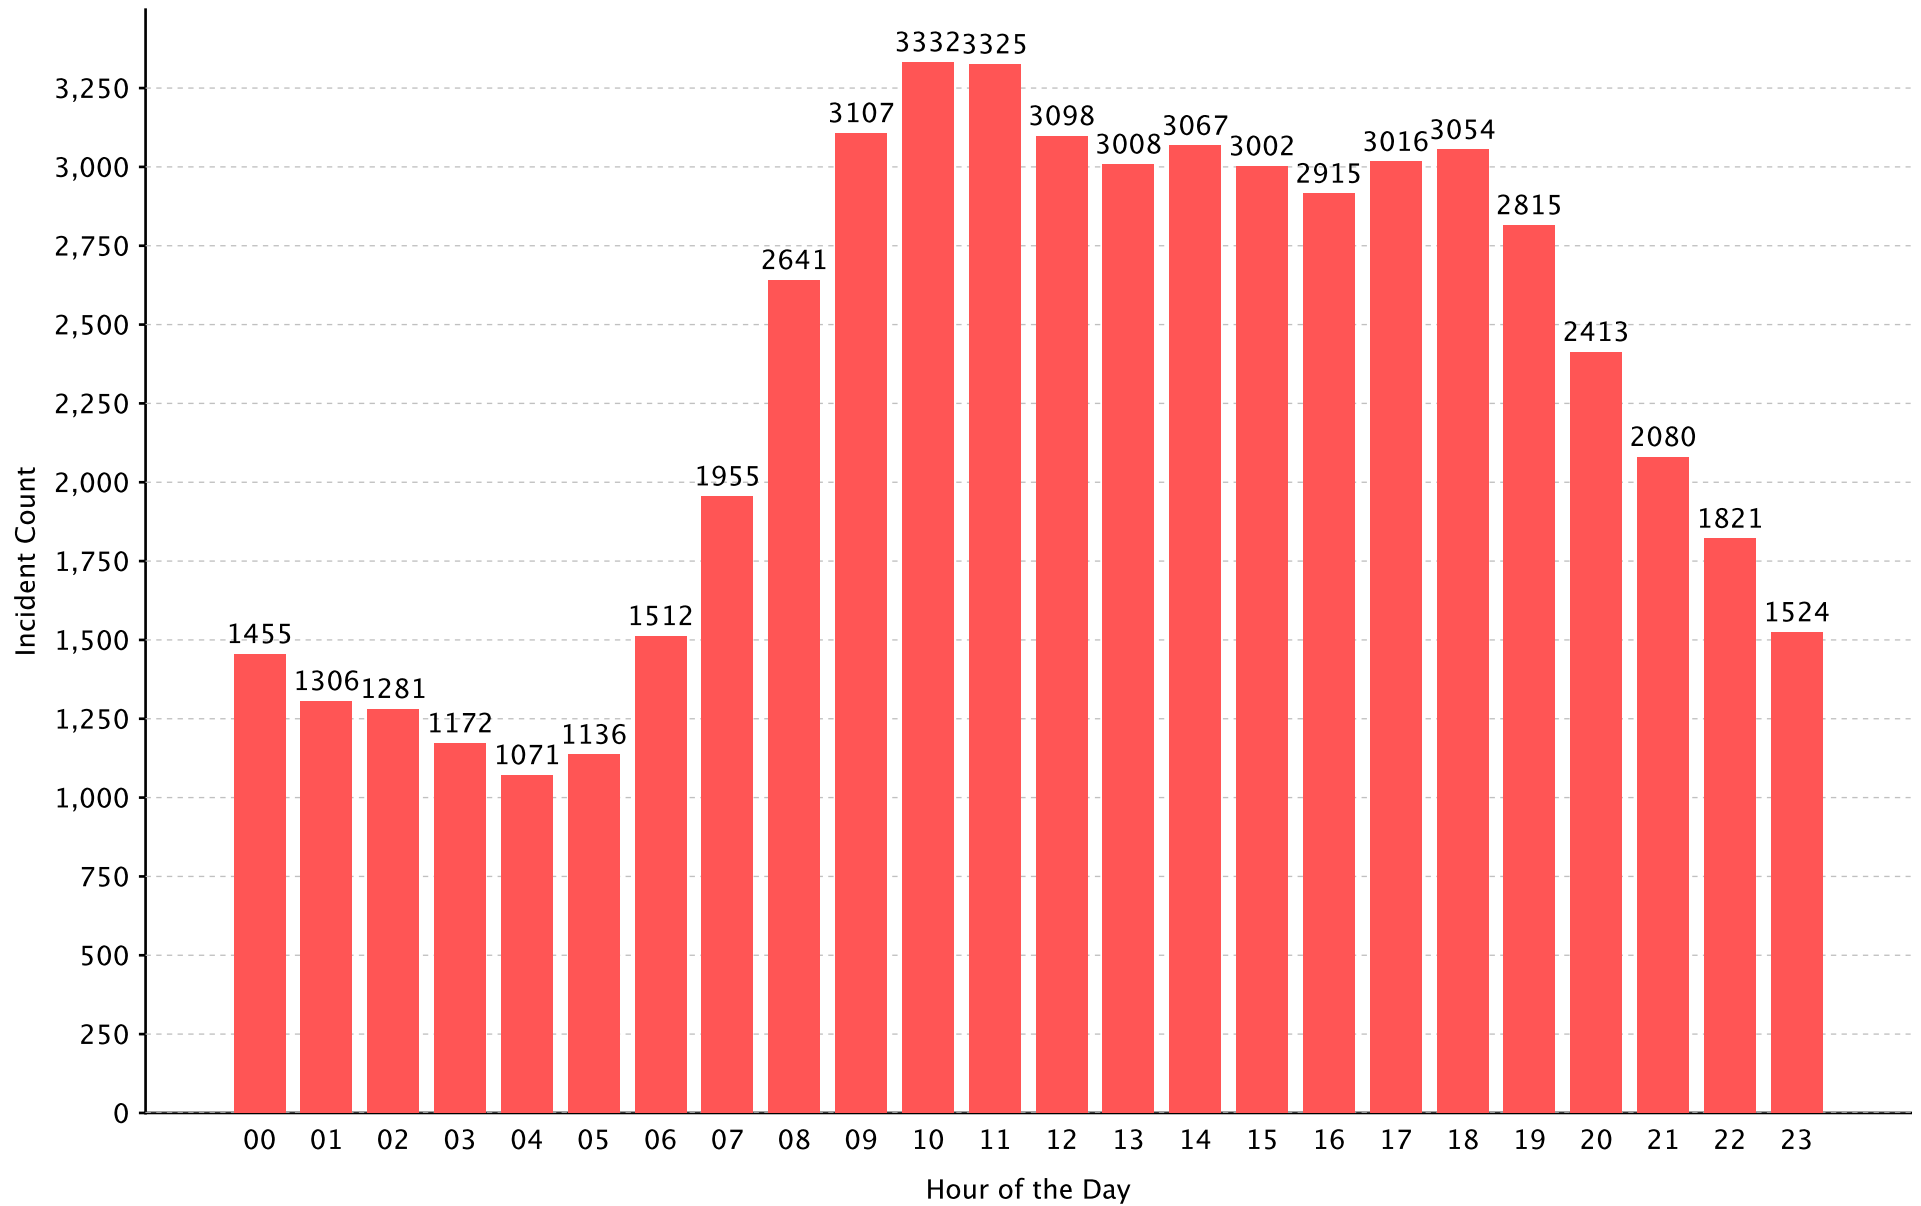

Incident By Time Series: Hour of the Day

Report Period: From 01/01/2014 to 12/31/2014

Incident Total: 55,106

False Call Incidents