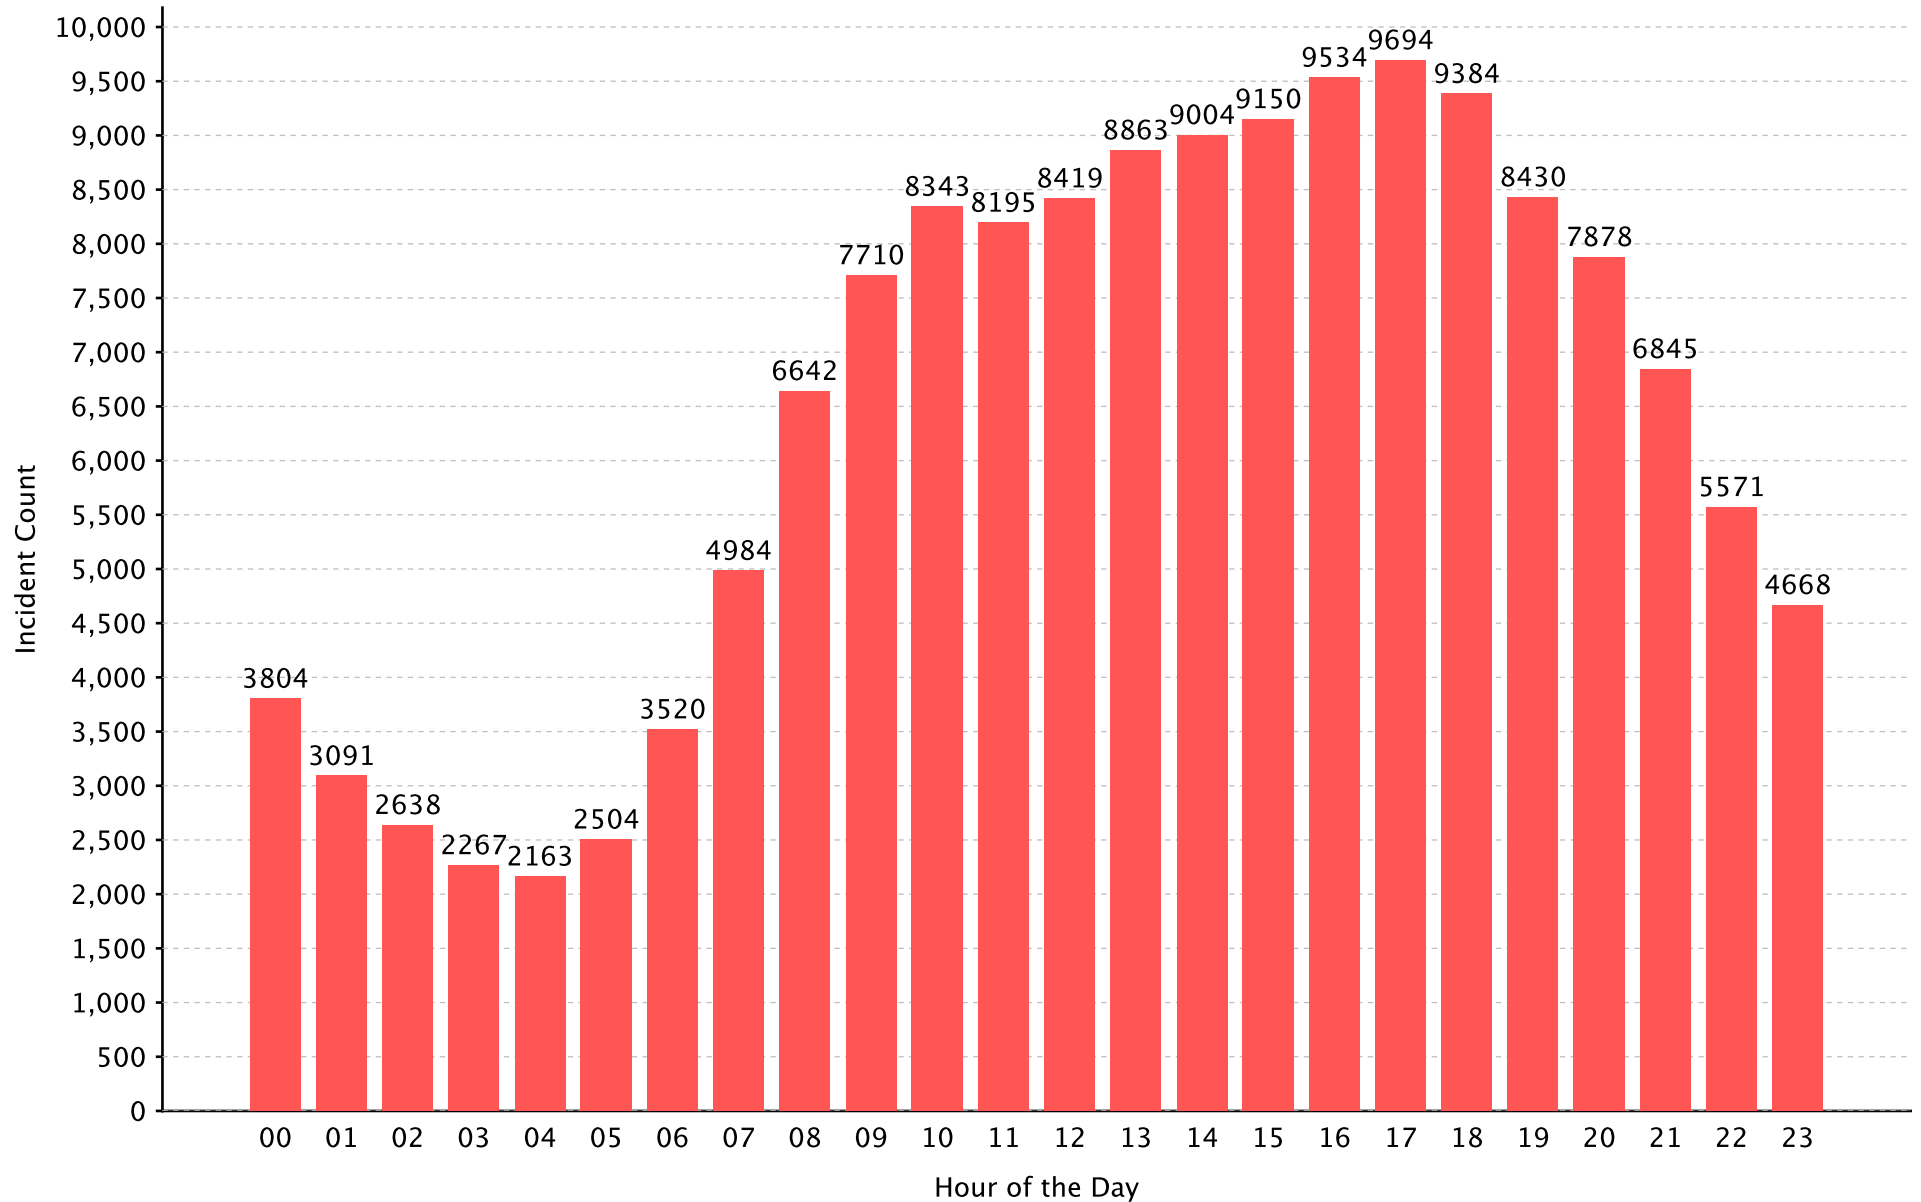

Incident By Time Series: Hour of the Day

Report Period: From 01/01/2014 to 12/31/2014

Incident Total: 153,301

All Other Incidents