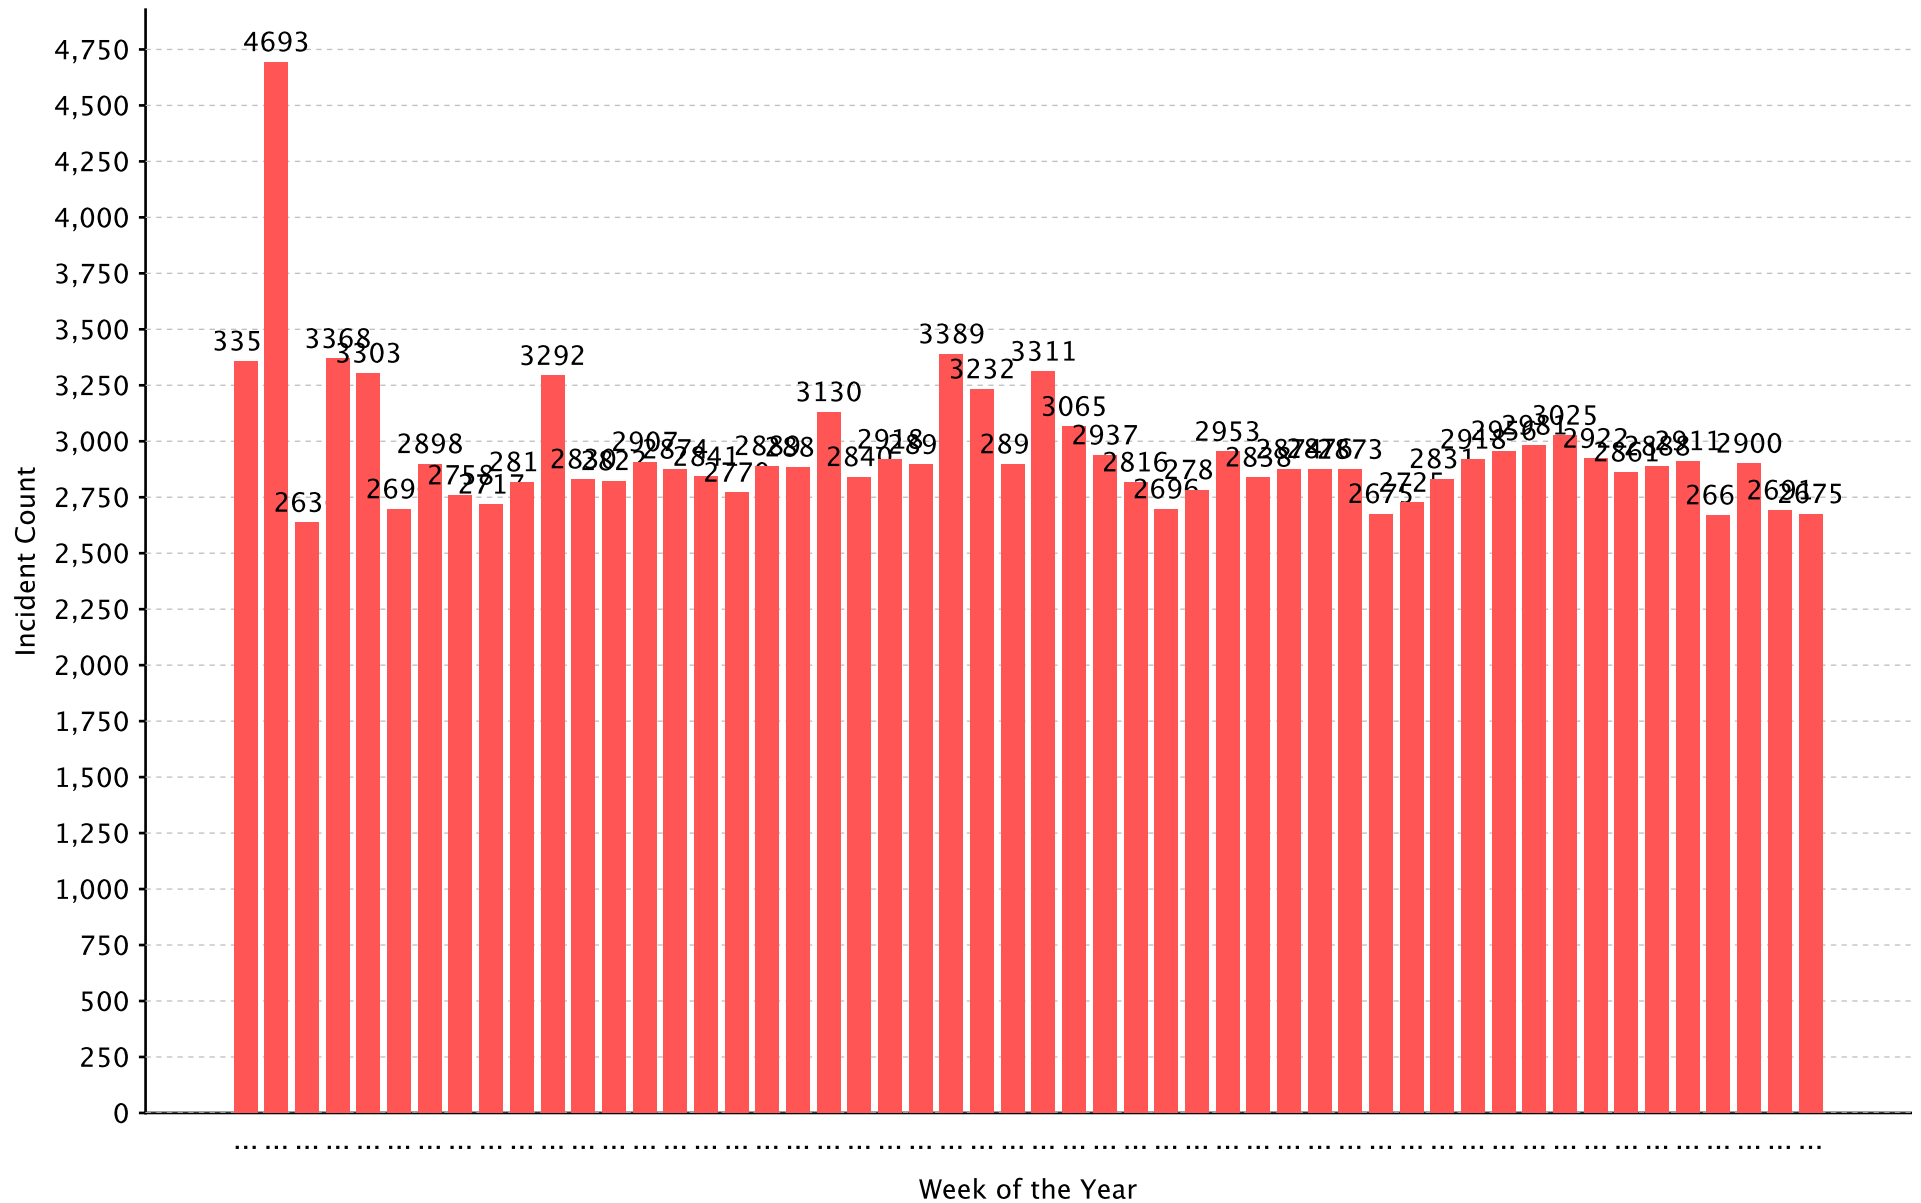

Incident By Time Series: Week of the Year

Report Period: From 01/01/2014 to 12/31/2014

Incident Total: 153,301

All Other Incidents