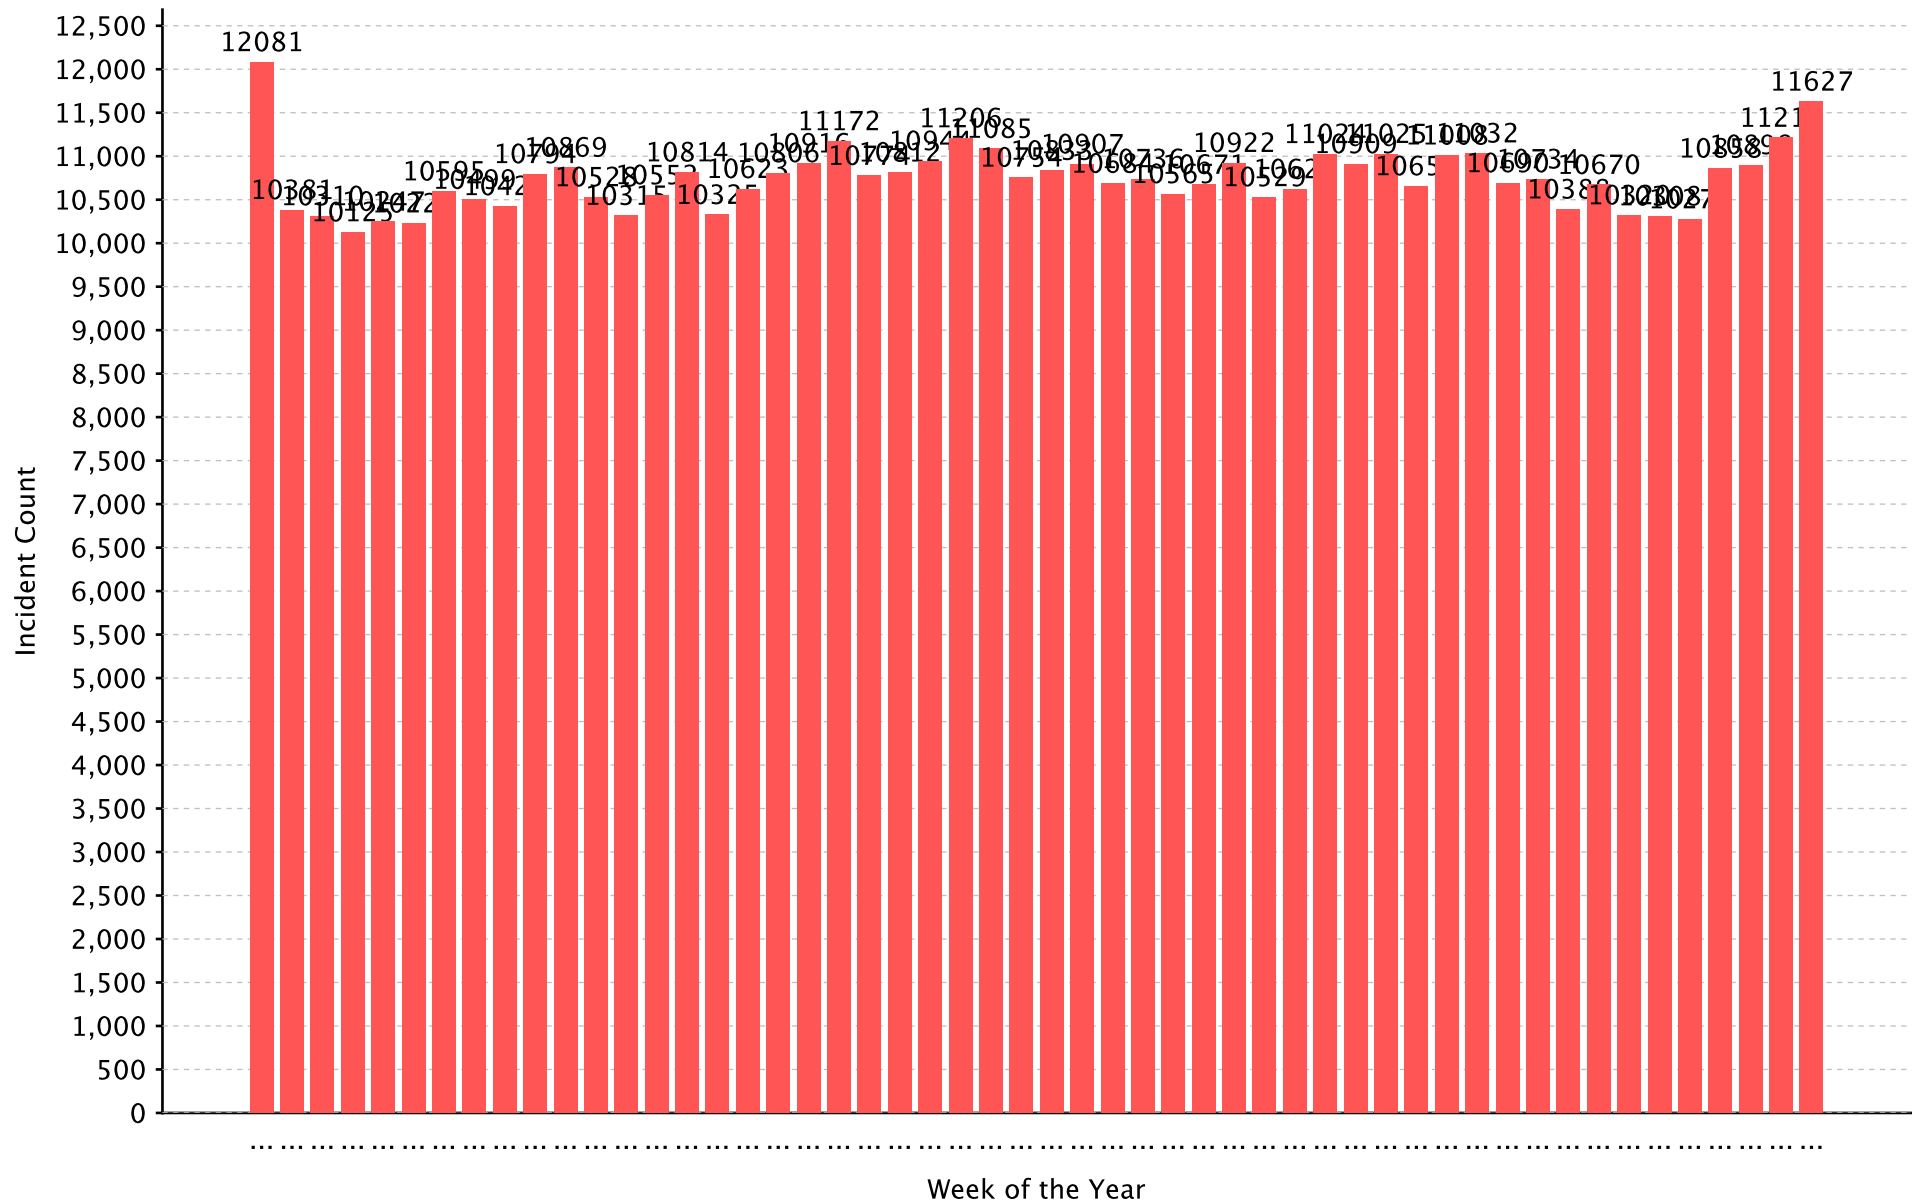

Incident By Time Series: Week of the Year

Report Period: From 01/01/2014 to 12/31/2014

Incident Total: 558,278

EMS Incidents