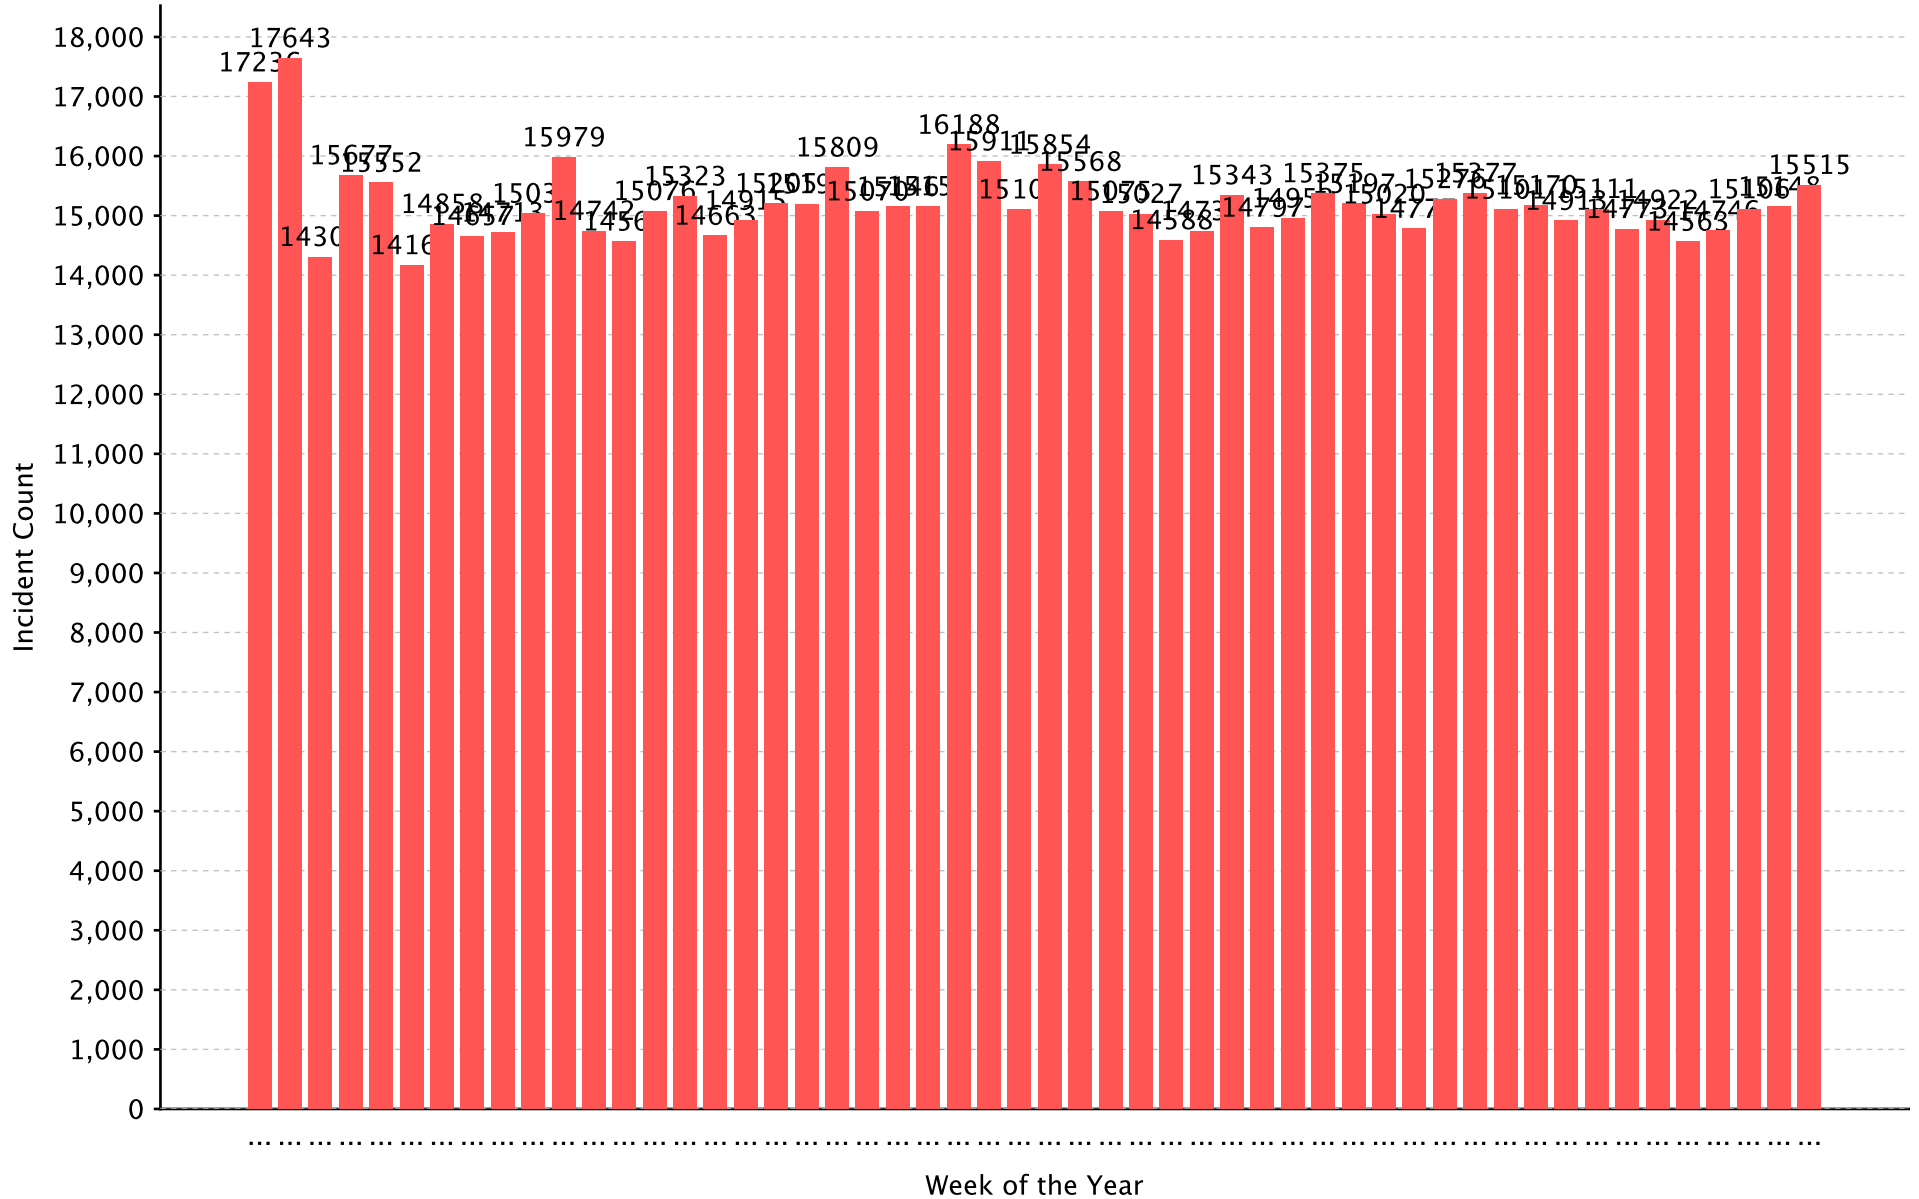

Incident By Time Series: Week of the Year

Report Period: From 01/01/2014 to 12/31/2014

Incident Total: 789,920

Total Incidents *

* - No Activity Incidents Excluded.