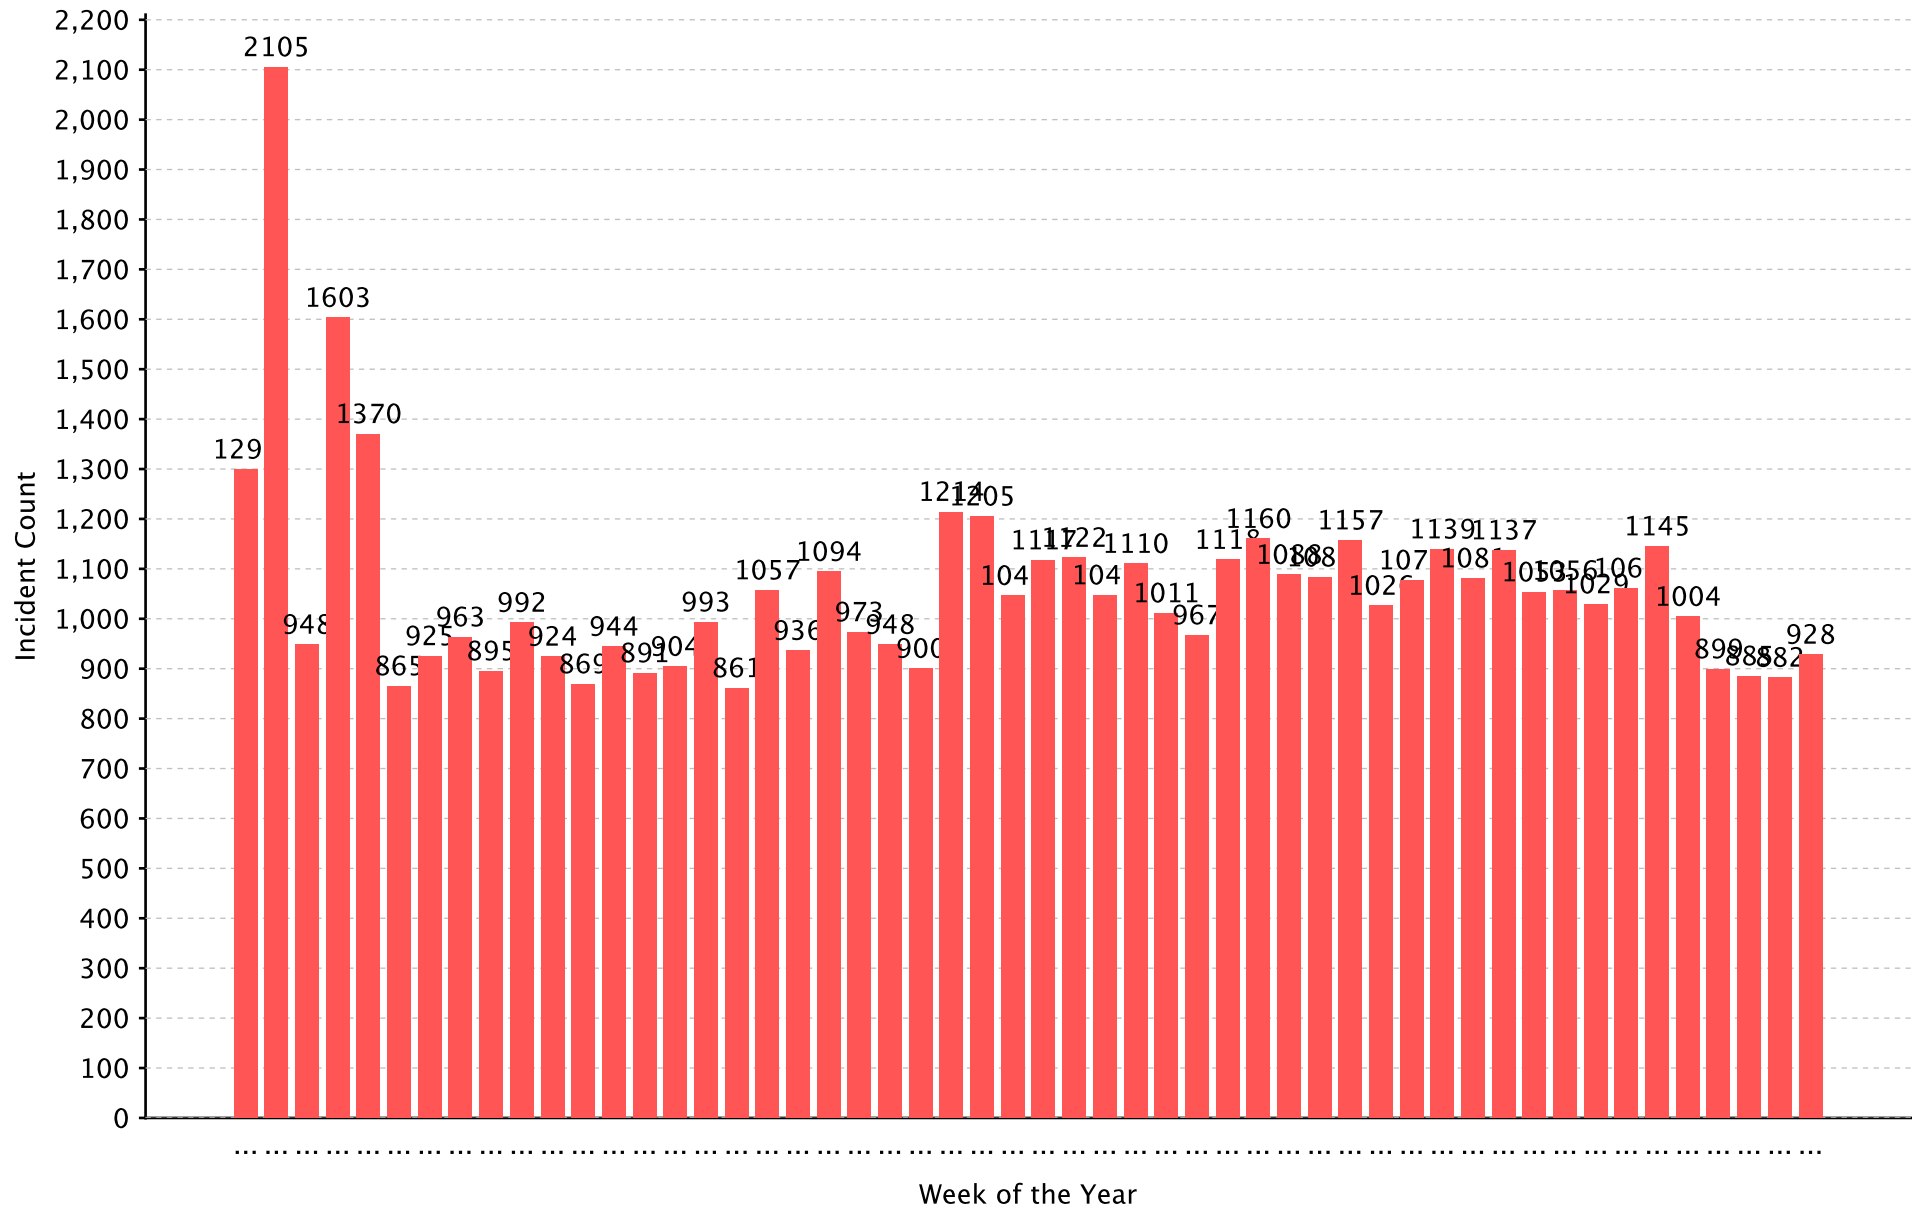

Incident By Time Series:

Week of the Year

Report Period: From 01/01/2014 to 12/31/2014

Incident Total: 55,106

False Call Incidents