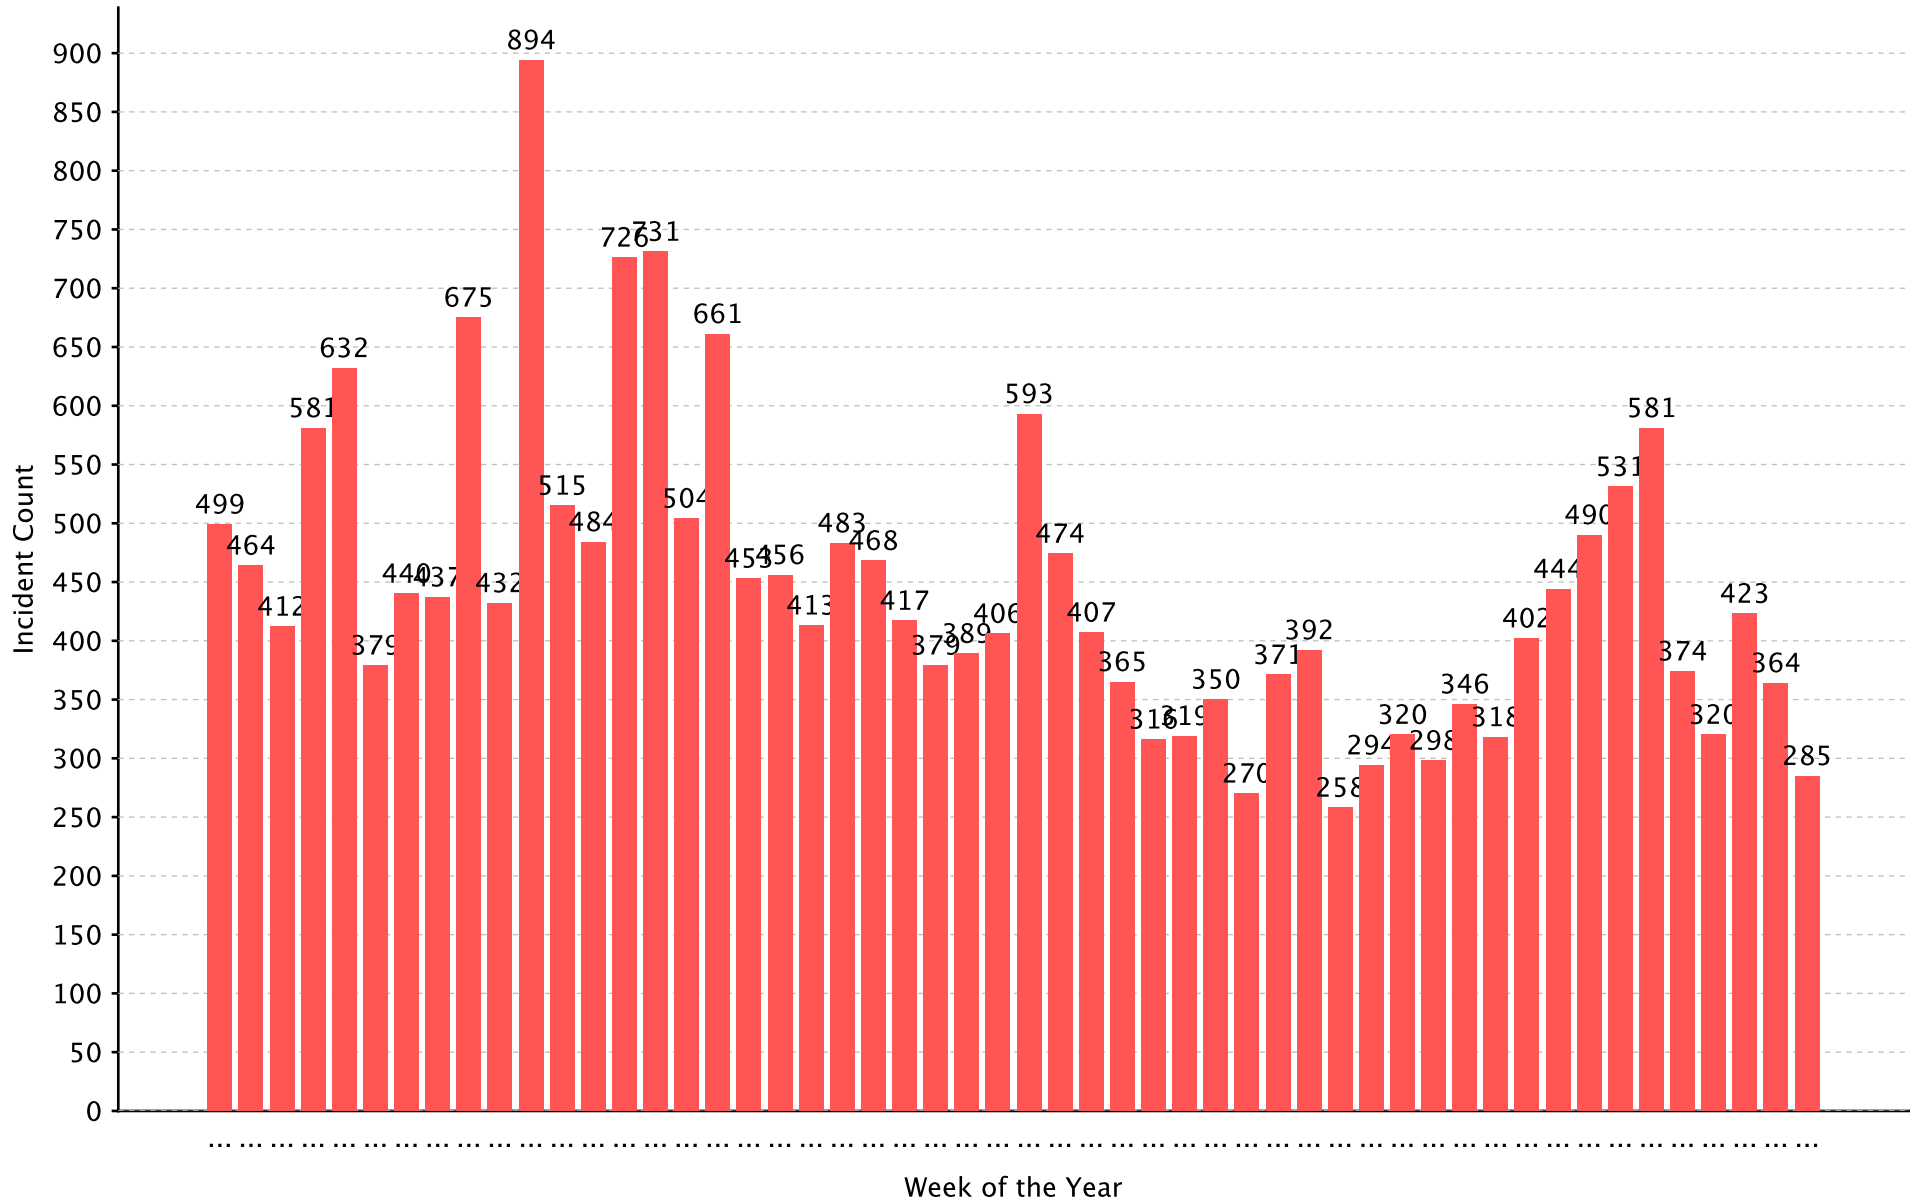

# Incident By Time Series: Week of the Year

Report Period: From 01/01/2014 to 12/31/2014

Incident Total: 789,920

## Total Incidents \*

\* - No Activity Incidents Excluded.

# Incident By Time Series: Week of the Year

Report Period: From 01/01/2014 to 12/31/2014

Incident Total: 23,235

# Incident By Time Series: Week of the Year

Report Period: From 01/01/2014 to 12/31/2014

Incident Total: 558,278